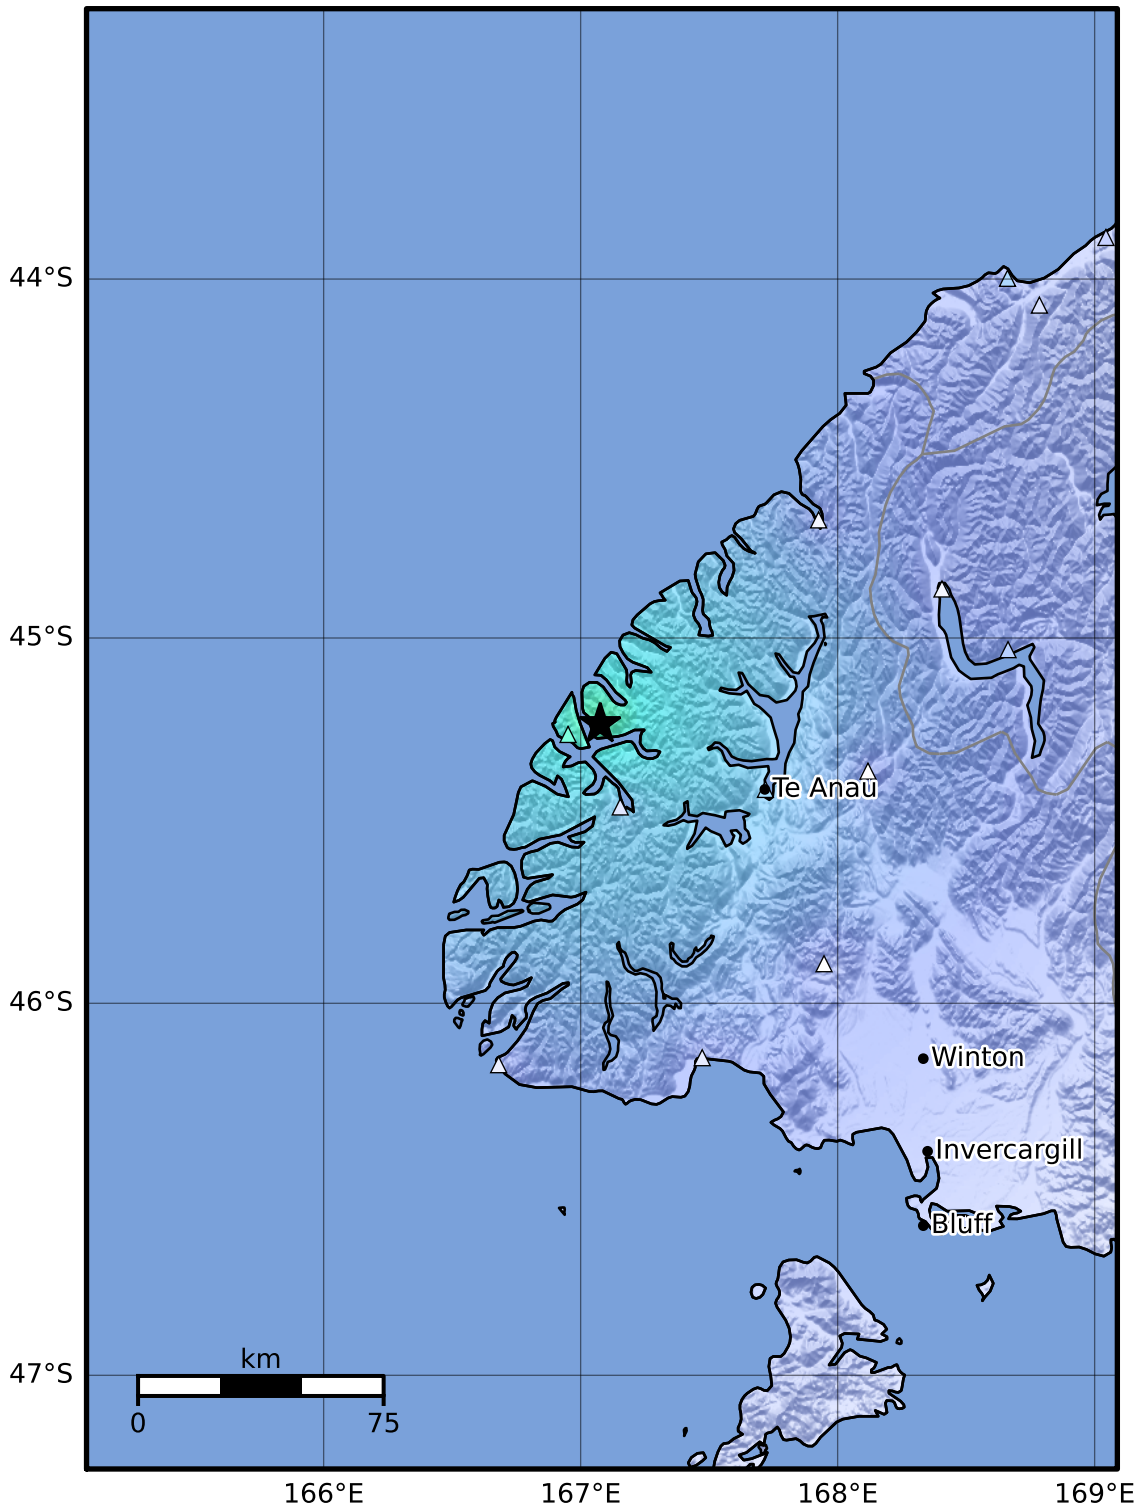

Macroseismic Intensity Map GNS Science

ShakeMap: Fiordland

Aug 18, 2023 01:34:24 UTC M4.5 S45.24 E167.08 Depth: 12.0km ID:2023p619096

SHAKING	Not felt	Weak	Light	Moderate	Strong	Very strong	Severe	Violent	Extreme
DAMAGE	None	None	None	Very light	Light	Moderate	Moderate/heavy	Heavy	Very heavy
PGA(%g)	<0.0464	0.29	1.63	5.16	12.5	22.4	40.2	72.2	>129
PGV(cm/s)	<0.0215	0.125	1.04	4.31	14.5	26.4	48.3	88.4	>162
INTENSITY	I	II-III	IV	V	VI	VII	VIII	IX	X+

Scale based on Moratalla et al.(2021) and Worden et al.(2012) Version 10: Processed 2023-08-18T07:35:15Z

△ Seismic Instrument ○ Reported Intensity

★ Epicenter