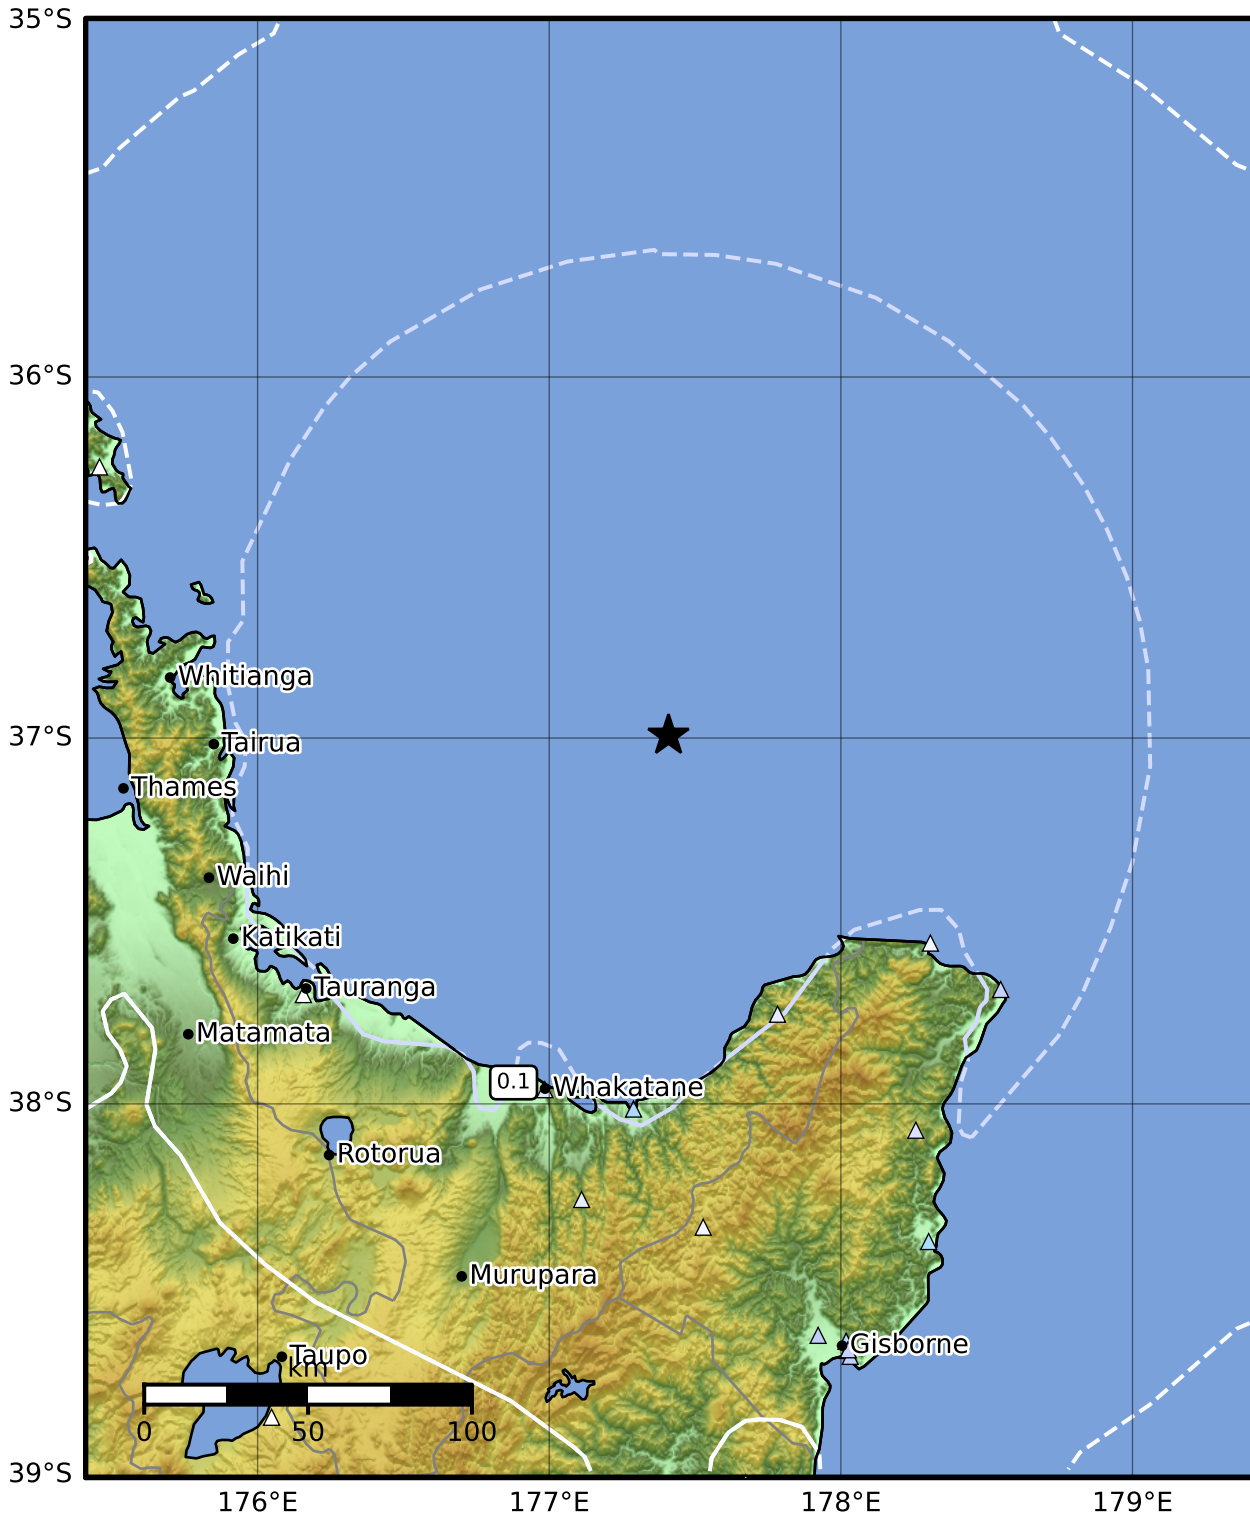

Peak Ground Acceleration Map GNS Science
ShakeMap: Raukumara Plain

Aug 19, 2023 18:16:35 UTC M4.5 S36.99 E177.41 Depth: 184.5km ID:2023p623680

PGA (%g)	0.1	0.2	0.5	1	2	5	10	20	50	100	200
----------	-----	-----	-----	---	---	---	----	----	----	-----	-----

Scale based on Moratalla et al.(2021) and Worden et al.(2012) Version 4: Processed 2023-08-19T18:38:57Z

△ Seismic Instrument ○ Reported Intensity ★ Epicenter