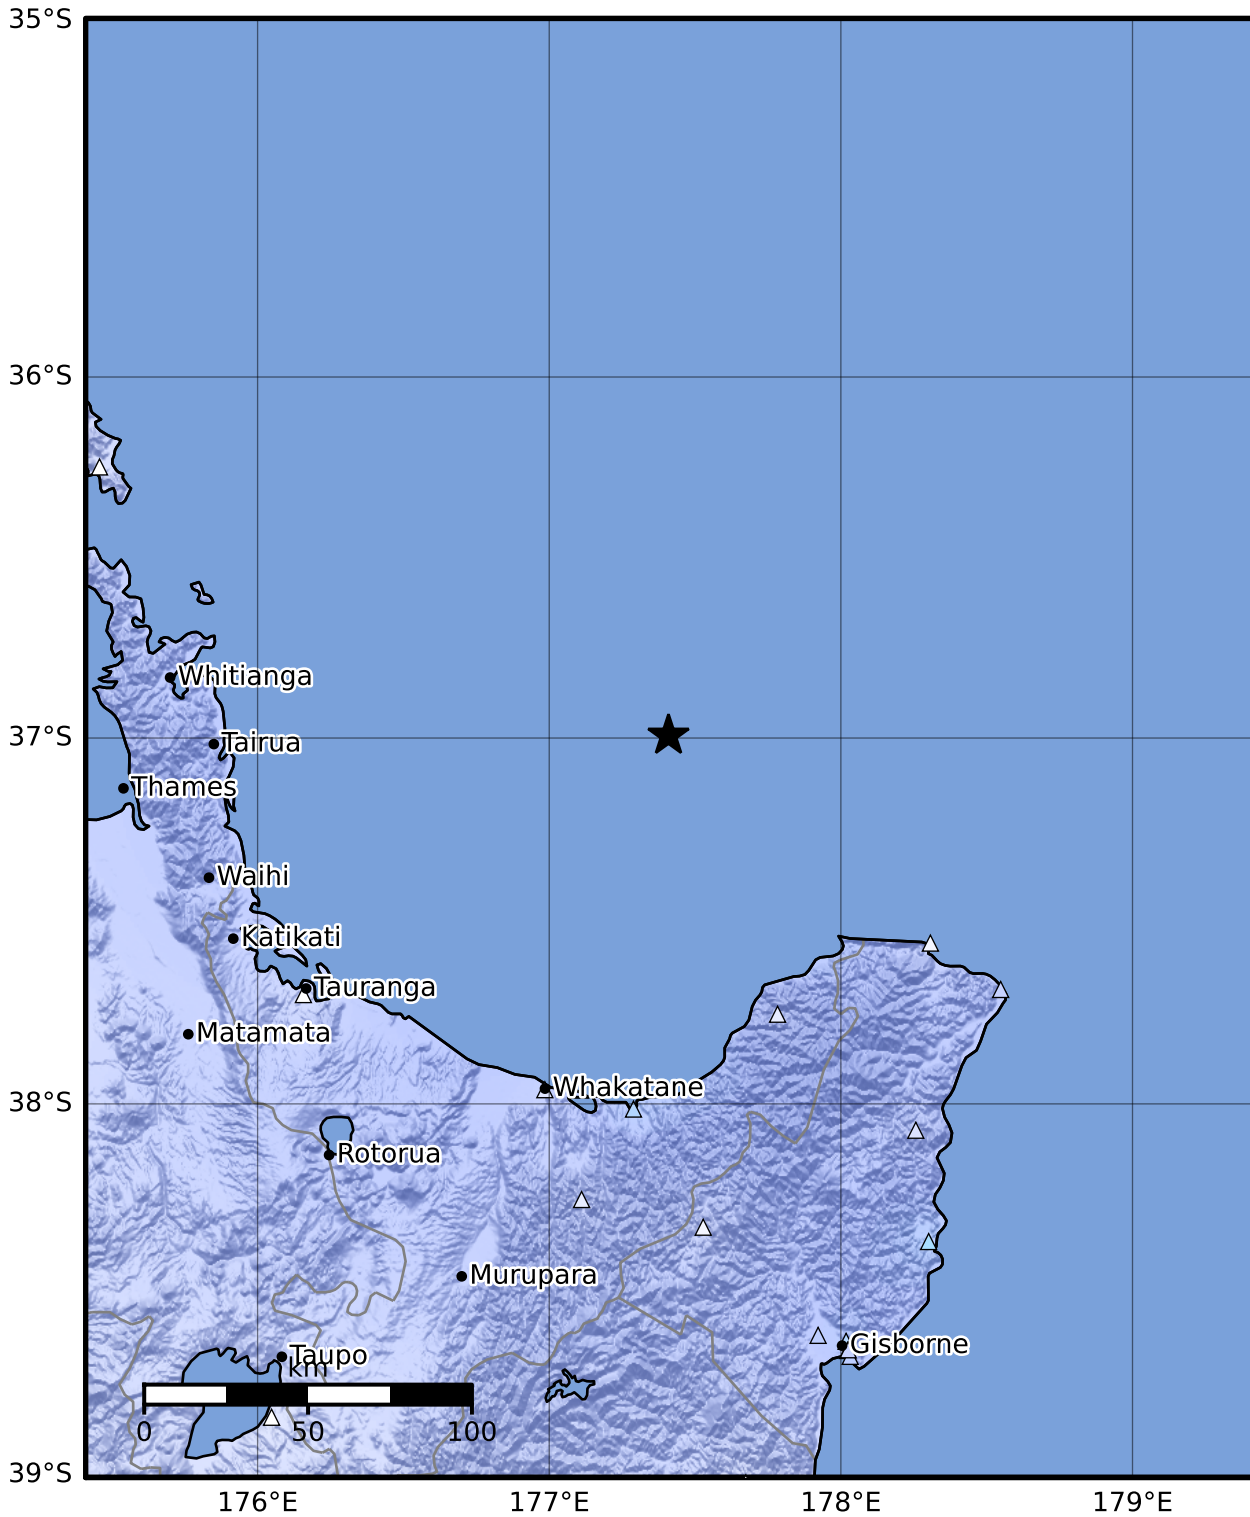

Macroseismic Intensity Map GNS Science

ShakeMap: Raukumara Plain

Aug 19, 2023 18:16:35 UTC M4.5 S36.99 E177.41 Depth: 184.5km ID:2023p623680

SHAKING	Not felt	Weak	Light	Moderate	Strong	Very strong	Severe	Violent	Extreme
DAMAGE	None	None	None	Very light	Light	Moderate	Moderate/heavy	Heavy	Very heavy
PGA(%g)	<0.0464	0.29	1.63	5.16	12.5	22.4	40.2	72.2	>129
PGV(cm/s)	<0.0215	0.125	1.04	4.31	14.5	26.4	48.3	88.4	>162
INTENSITY	I	II-III	IV	V	VI	VII	VIII	IX	X+

Scale based on Moratalla et al.(2021) and Worden et al.(2012) Version 4: Processed 2023-08-19T18:38:57Z

△ Seismic Instrument ○ Reported Intensity ★ Epicenter