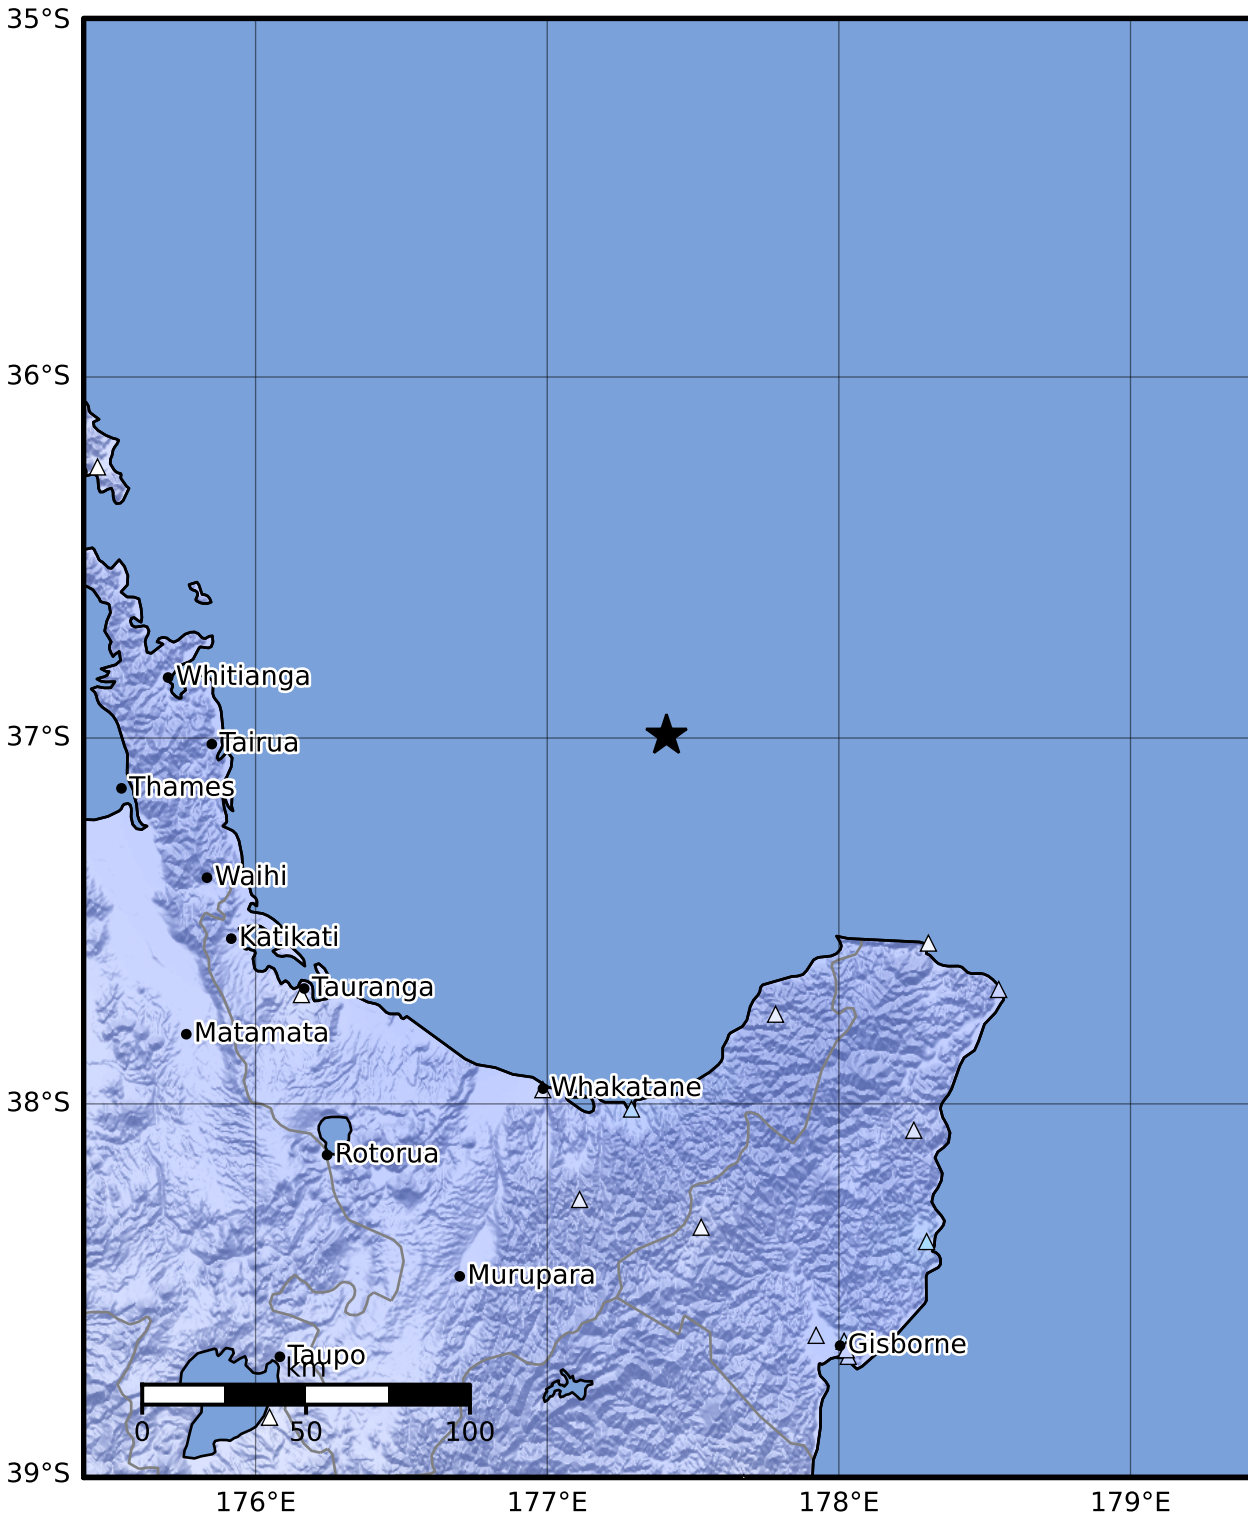

Macroseismic Intensity Map GNS Science

ShakeMap: Raukumara Plain

Aug 19, 2023 18:16:35 UTC M4.5 S36.99 E177.41 Depth: 184.5km ID:2023p623680

SHAKING	Not felt	Weak	Light	Moderate	Strong	Very strong	Severe	Violent	Extreme
DAMAGE	None	None	None	Very light	Light	Moderate	Moderate/heavy	Heavy	Very heavy
PGA(%g)	<0.0464	0.29	1.63	5.16	12.5	22.4	40.2	72.2	>129
PGV(cm/s)	<0.0215	0.125	1.04	4.31	14.5	26.4	48.3	88.4	>162
INTENSITY	I	II-III	IV	V	VI	VII	VIII	IX	X+

Scale based on Moratalla et al.(2021) and Worden et al.(2012) Version 5: Processed 2023-08-19T18:45:47Z

△ Seismic Instrument ○ Reported Intensity ★ Epicenter