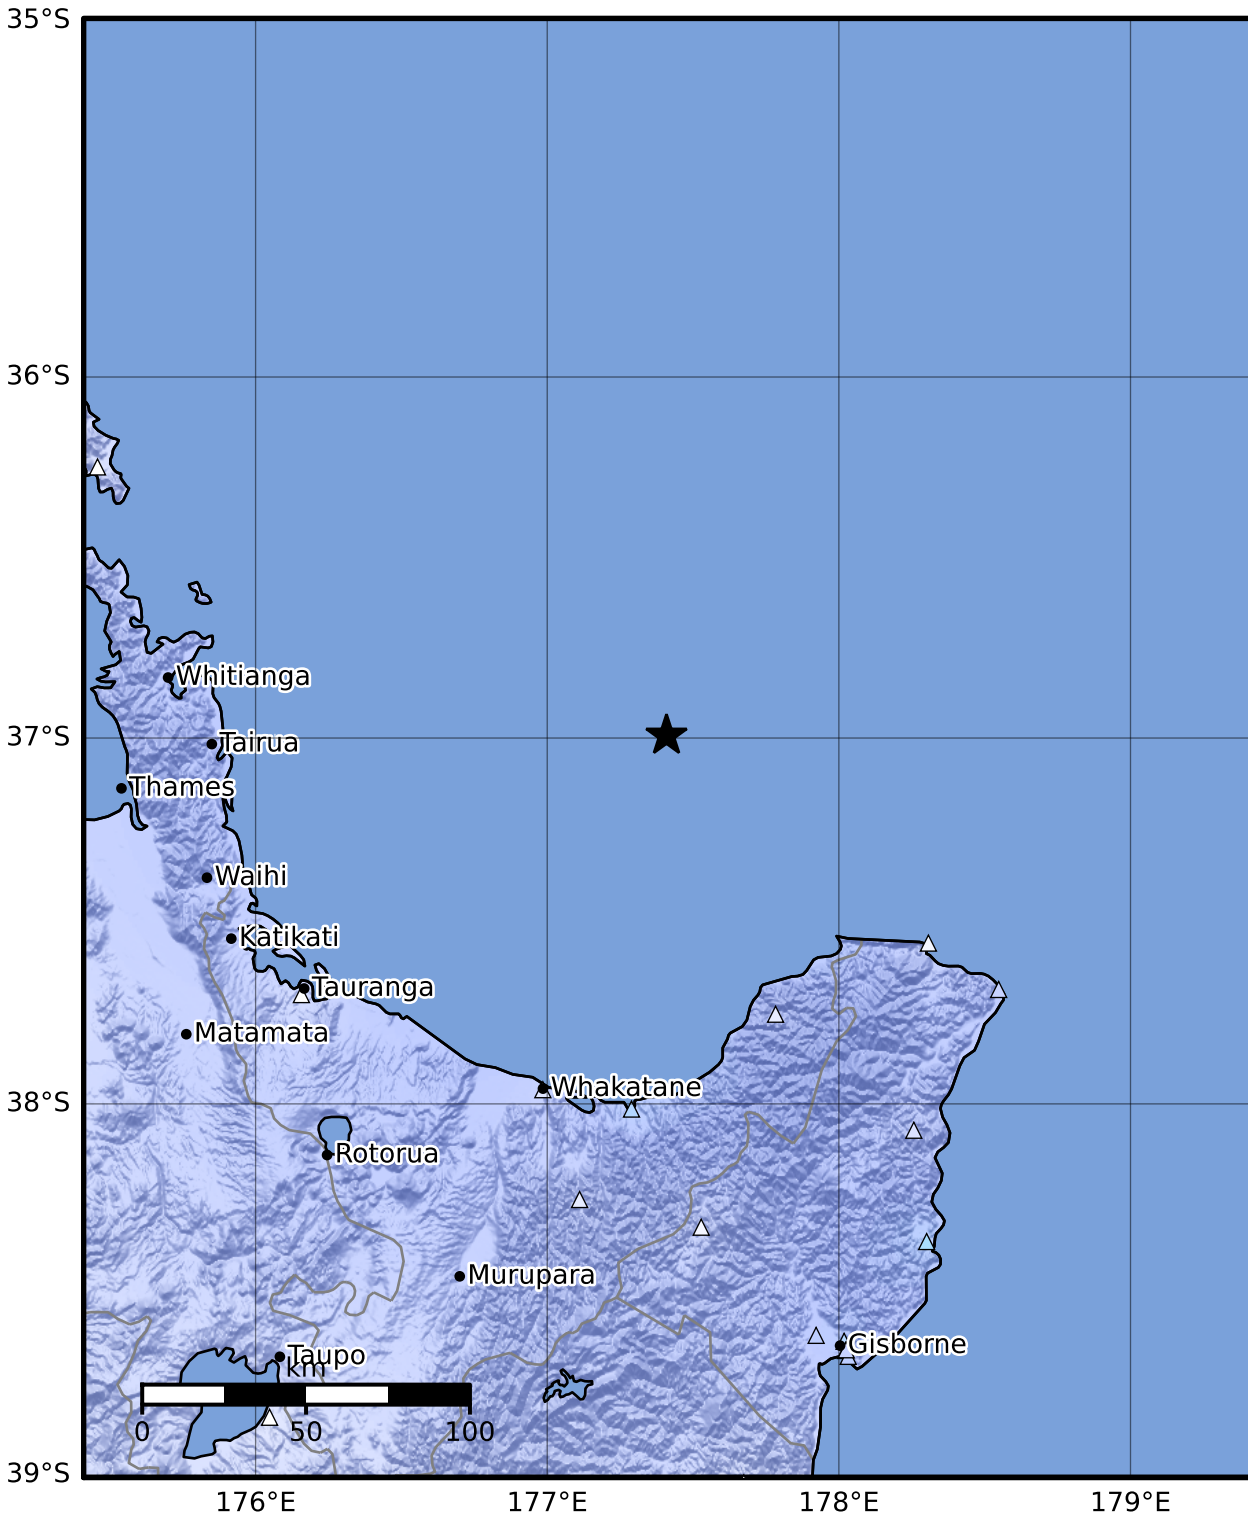

Macroseismic Intensity Map GNS Science

ShakeMap: Raukumara Plain

Aug 19, 2023 18:16:35 UTC M4.5 S36.99 E177.41 Depth: 184.5km ID:2023p623680

SHAKING	Not felt	Weak	Light	Moderate	Strong	Very strong	Severe	Violent	Extreme
DAMAGE	None	None	None	Very light	Light	Moderate	Moderate/heavy	Heavy	Very heavy
PGA(%g)	<0.0464	0.29	1.63	5.16	12.5	22.4	40.2	72.2	>129
PGV(cm/s)	<0.0215	0.125	1.04	4.31	14.5	26.4	48.3	88.4	>162
INTENSITY	I	II-III	IV	V	VI	VII	VIII	IX	X+

Scale based on Moratalla et al.(2021) and Worden et al.(2012) Version 6: Processed 2023-08-19T18:52:38Z

△ Seismic Instrument ○ Reported Intensity ★ Epicenter