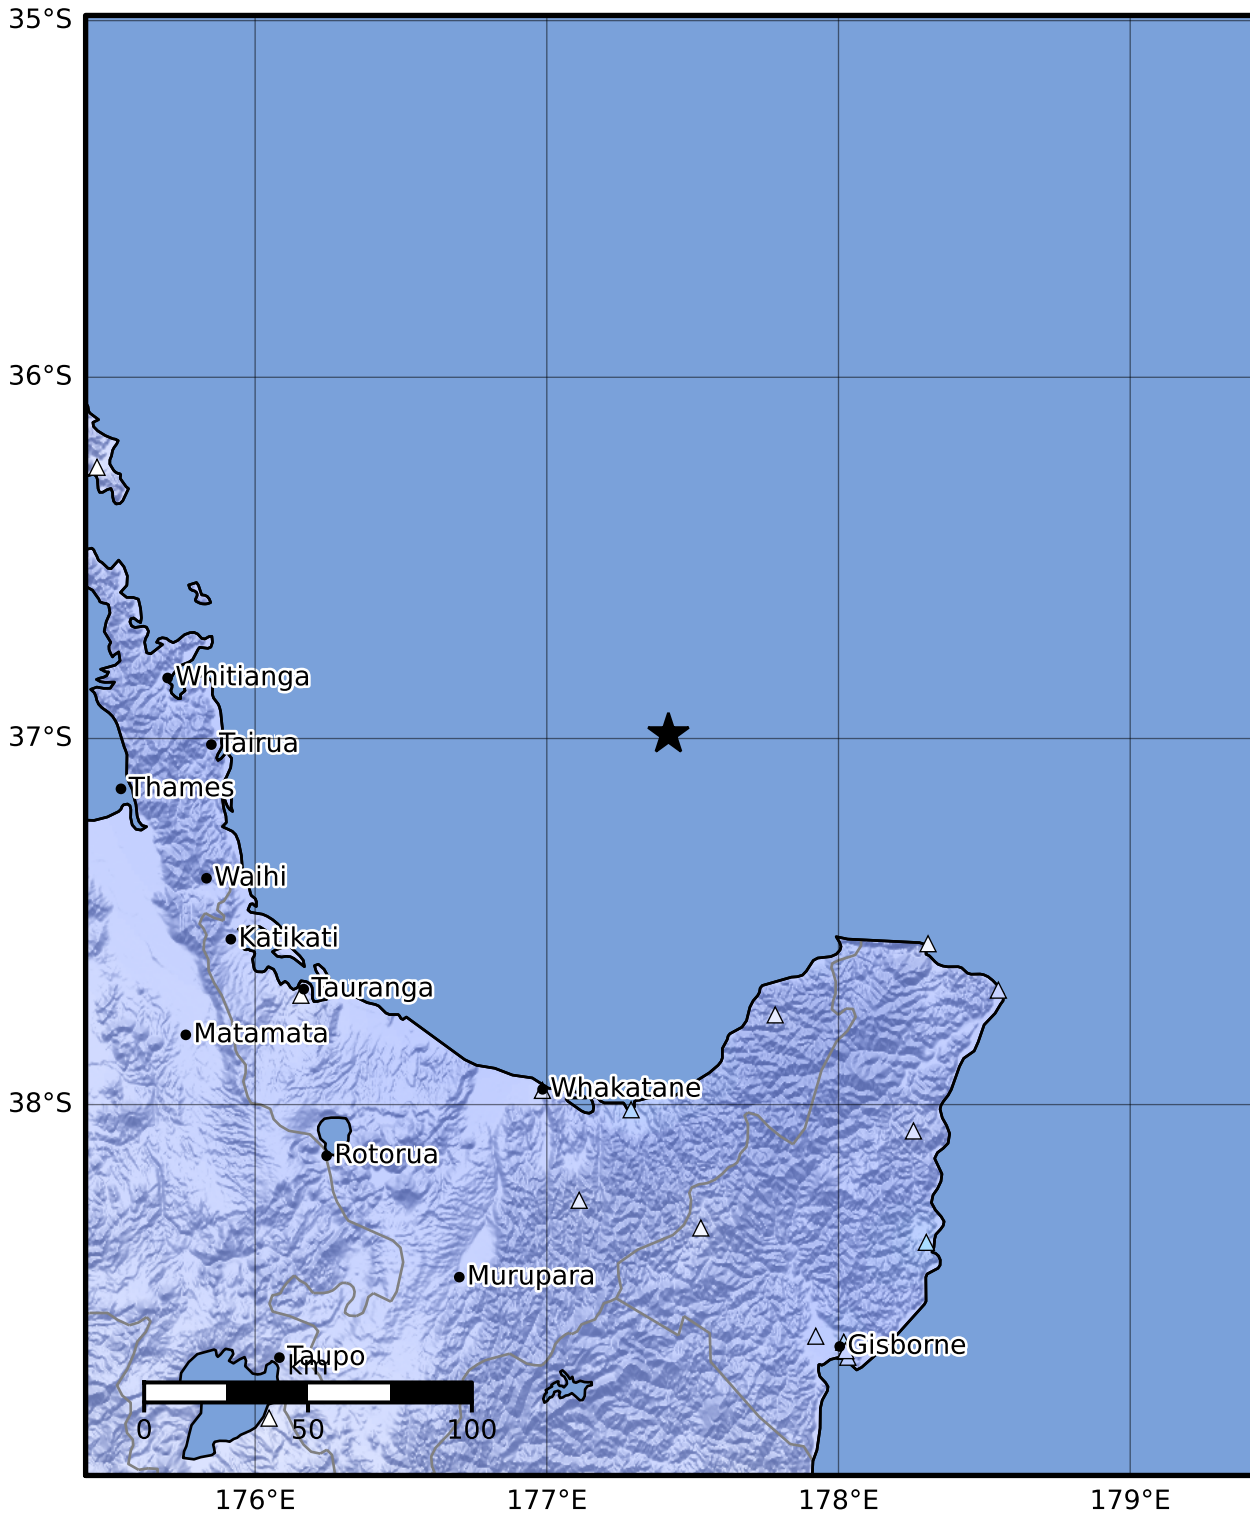

Macroseismic Intensity Map GNS Science

ShakeMap: Raukumara Plain

Aug 19, 2023 18:16:35 UTC M4.5 S36.99 E177.42 Depth: 184.2km ID:2023p623680

SHAKING	Not felt	Weak	Light	Moderate	Strong	Very strong	Severe	Violent	Extreme
DAMAGE	None	None	None	Very light	Light	Moderate	Moderate/heavy	Heavy	Very heavy
PGA(%g)	<0.0464	0.29	1.63	5.16	12.5	22.4	40.2	72.2	>129
PGV(cm/s)	<0.0215	0.125	1.04	4.31	14.5	26.4	48.3	88.4	>162
INTENSITY	I	II-III	IV	V	VI	VII	VIII	IX	X+

Scale based on Moratalla et al.(2021) and Worden et al.(2012) Version 8: Processed 2023-08-19T19:06:18Z

△ Seismic Instrument ○ Reported Intensity ★ Epicenter