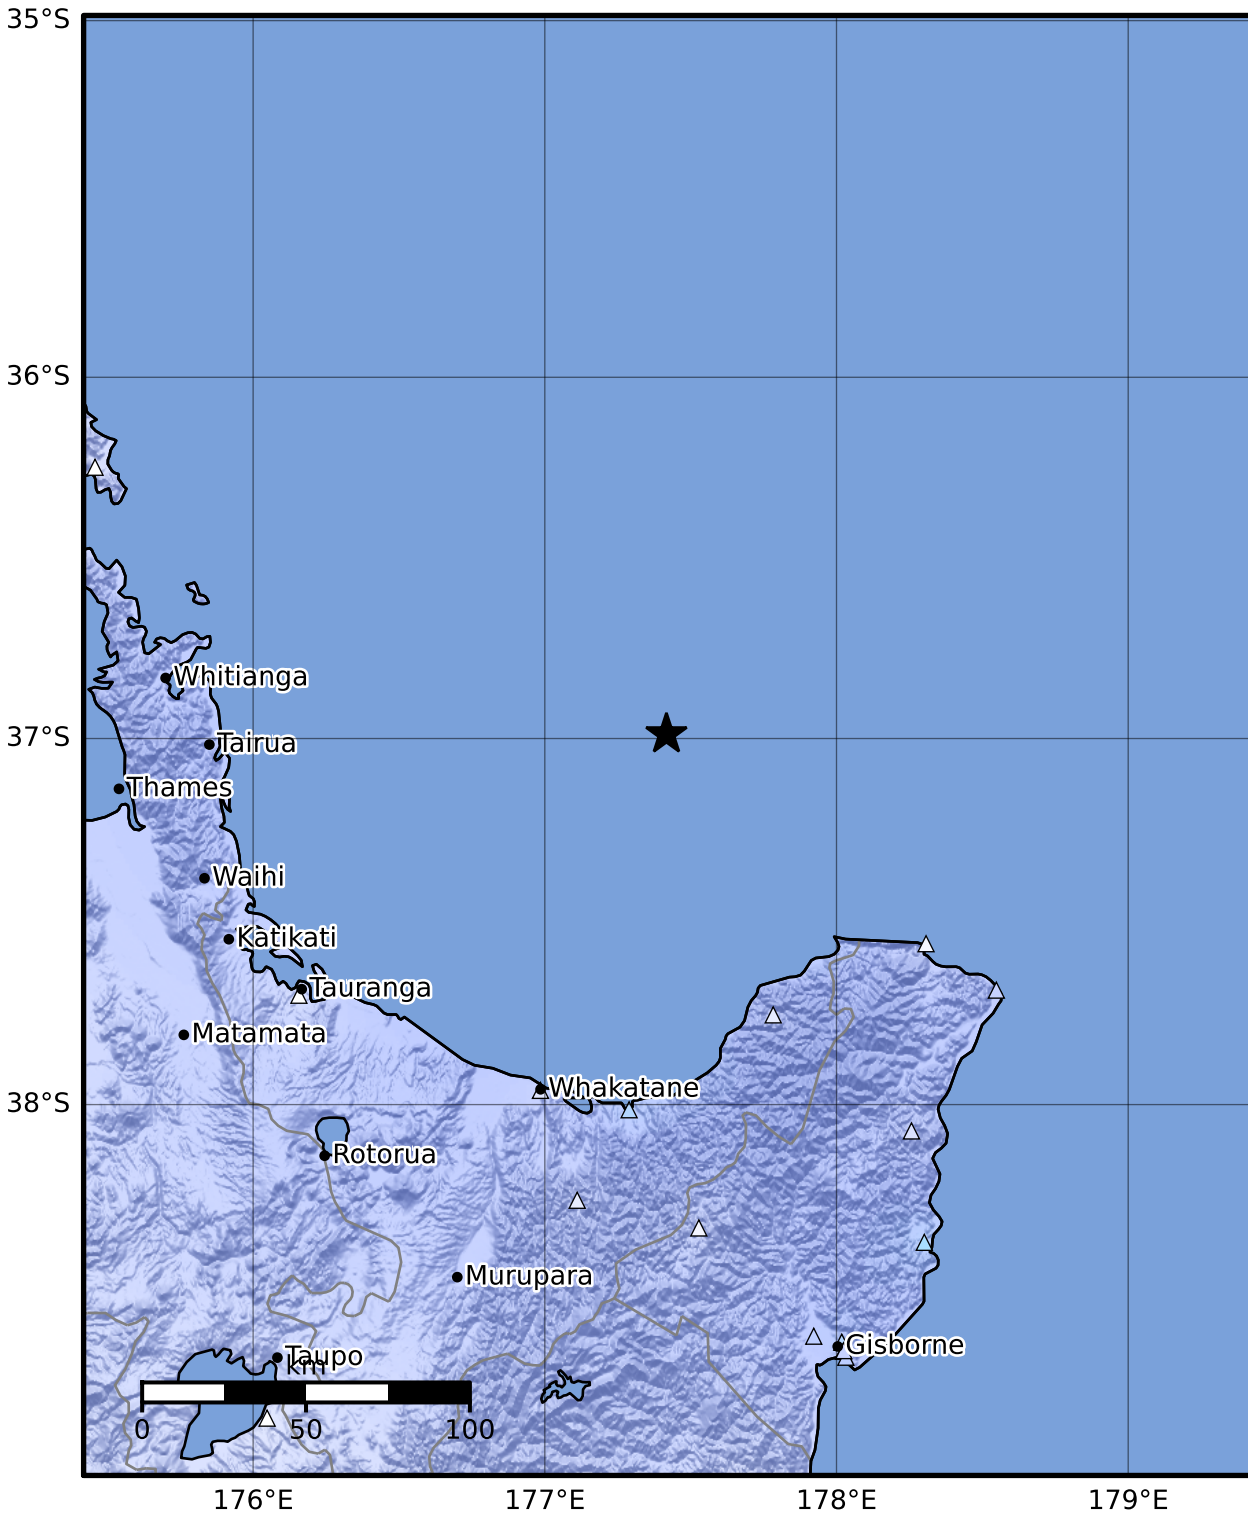

Macroseismic Intensity Map GNS Science

ShakeMap: Raukumara Plain

Aug 19, 2023 18:16:35 UTC M4.5 S36.99 E177.42 Depth: 184.2km ID:2023p623680

SHAKING	Not felt	Weak	Light	Moderate	Strong	Very strong	Severe	Violent	Extreme
DAMAGE	None	None	None	Very light	Light	Moderate	Moderate/heavy	Heavy	Very heavy
PGA(%g)	<0.0464	0.29	1.63	5.16	12.5	22.4	40.2	72.2	>129
PGV(cm/s)	<0.0215	0.125	1.04	4.31	14.5	26.4	48.3	88.4	>162
INTENSITY	I	II-III	IV	V	VI	VII	VIII	IX	X+

Scale based on Moratalla et al.(2021) and Worden et al.(2012) Version 10: Processed 2023-08-19T20:17:34Z

△ Seismic Instrument ○ Reported Intensity

★ Epicenter