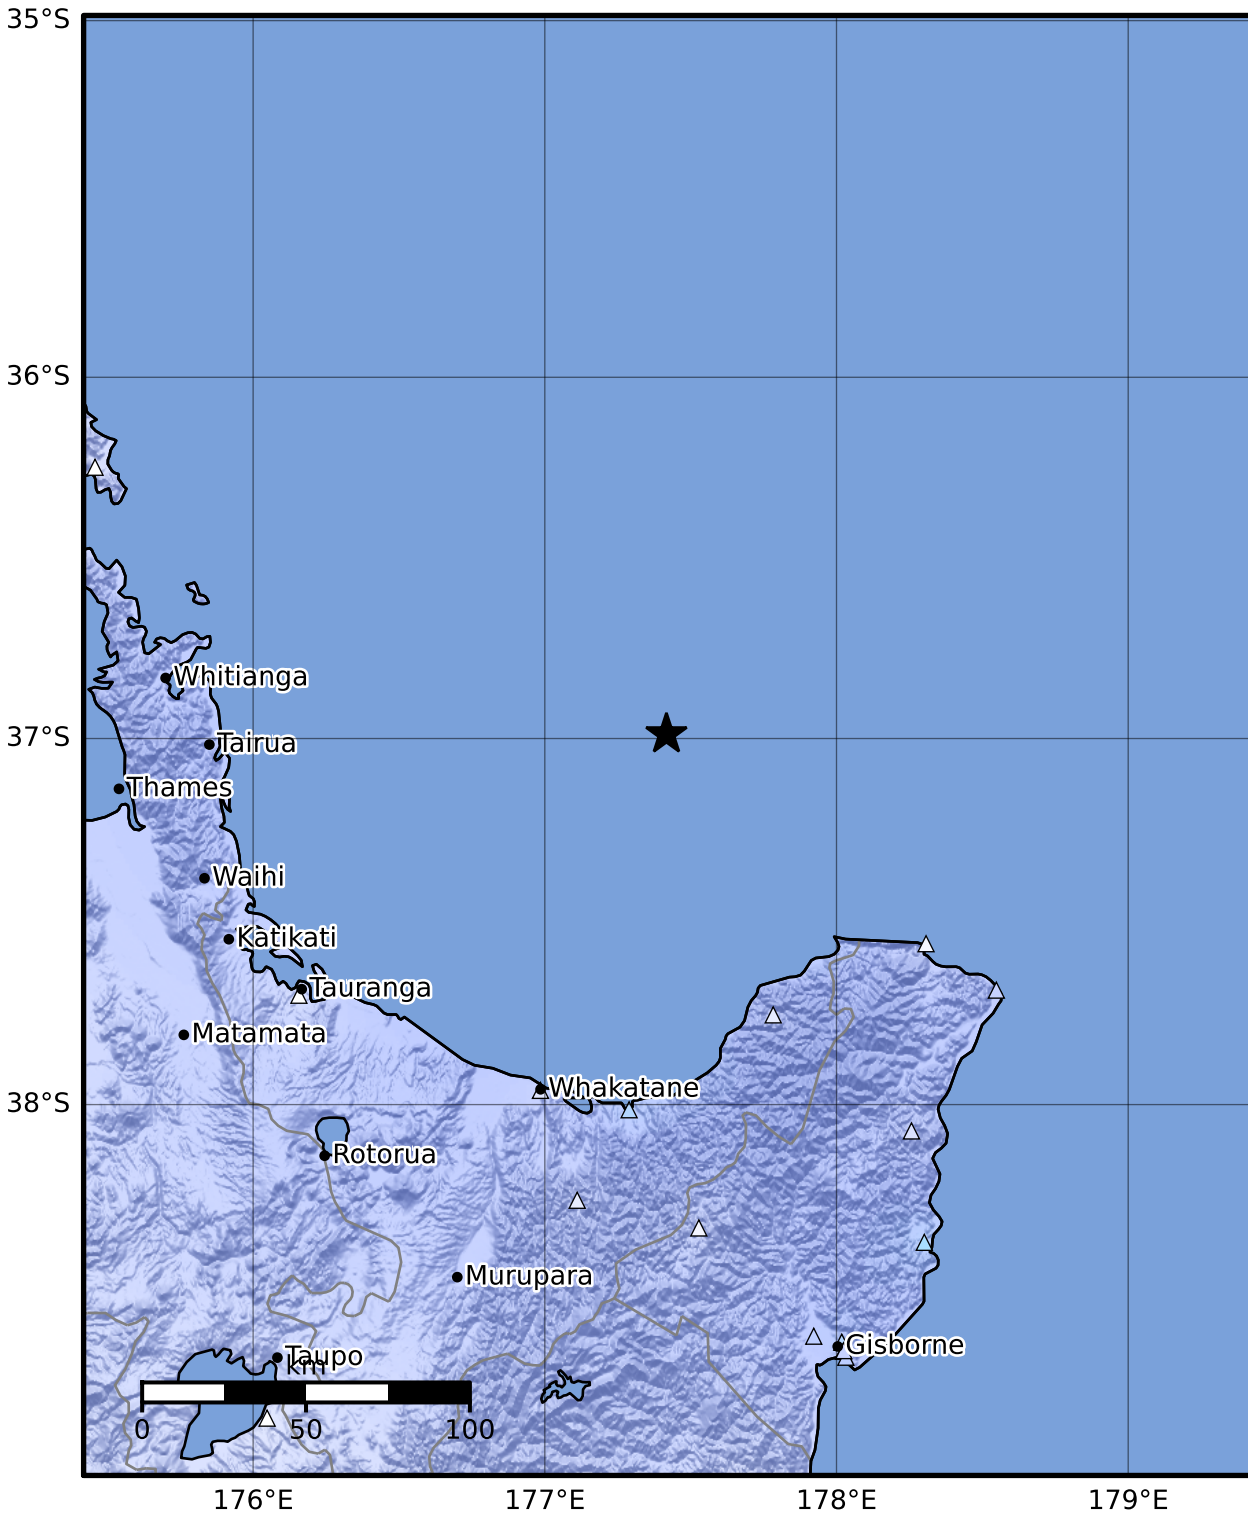

Macroseismic Intensity Map GNS Science

ShakeMap: Raukumara Plain

Aug 19, 2023 18:16:35 UTC M4.5 S36.99 E177.42 Depth: 184.2km ID:2023p623680

SHAKING	Not felt	Weak	Light	Moderate	Strong	Very strong	Severe	Violent	Extreme
DAMAGE	None	None	None	Very light	Light	Moderate	Moderate/heavy	Heavy	Very heavy
PGA(%g)	<0.0464	0.29	1.63	5.16	12.5	22.4	40.2	72.2	>129
PGV(cm/s)	<0.0215	0.125	1.04	4.31	14.5	26.4	48.3	88.4	>162
INTENSITY	I	II-III	IV	V	VI	VII	VIII	IX	X+

Scale based on Moratalla et al.(2021) and Worden et al.(2012) Version 10: Processed 2023-08-19T21:17:33Z

△ Seismic Instrument ○ Reported Intensity

★ Epicenter