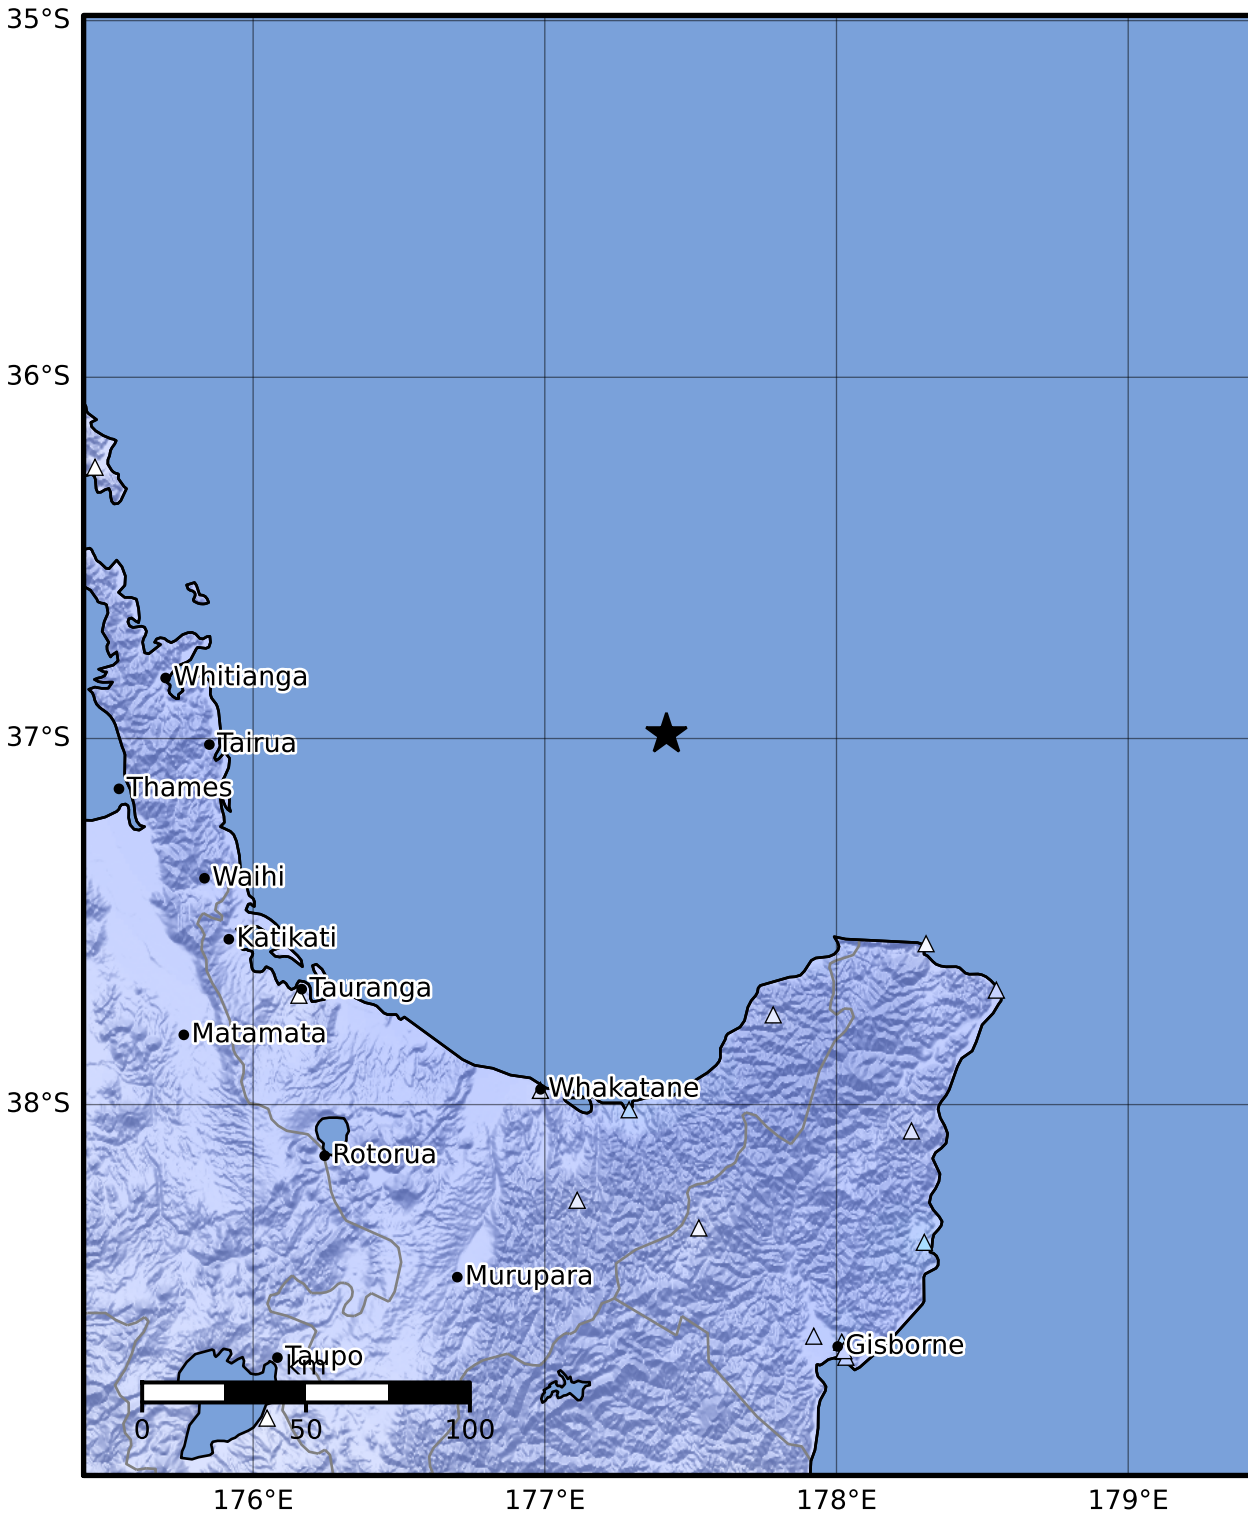

Macroseismic Intensity Map GNS Science

ShakeMap: Raukumara Plain

Aug 19, 2023 18:16:35 UTC M4.5 S36.99 E177.42 Depth: 184.2km ID:2023p623680

SHAKING	Not felt	Weak	Light	Moderate	Strong	Very strong	Severe	Violent	Extreme
DAMAGE	None	None	None	Very light	Light	Moderate	Moderate/heavy	Heavy	Very heavy
PGA(%g)	<0.0464	0.29	1.63	5.16	12.5	22.4	40.2	72.2	>129
PGV(cm/s)	<0.0215	0.125	1.04	4.31	14.5	26.4	48.3	88.4	>162
INTENSITY	I	II-III	IV	V	VI	VII	VIII	IX	X+

Scale based on Moratalla et al.(2021) and Worden et al.(2012) Version 14: Processed 2023-08-20T18:17:33Z

△ Seismic Instrument ○ Reported Intensity ★ Epicenter