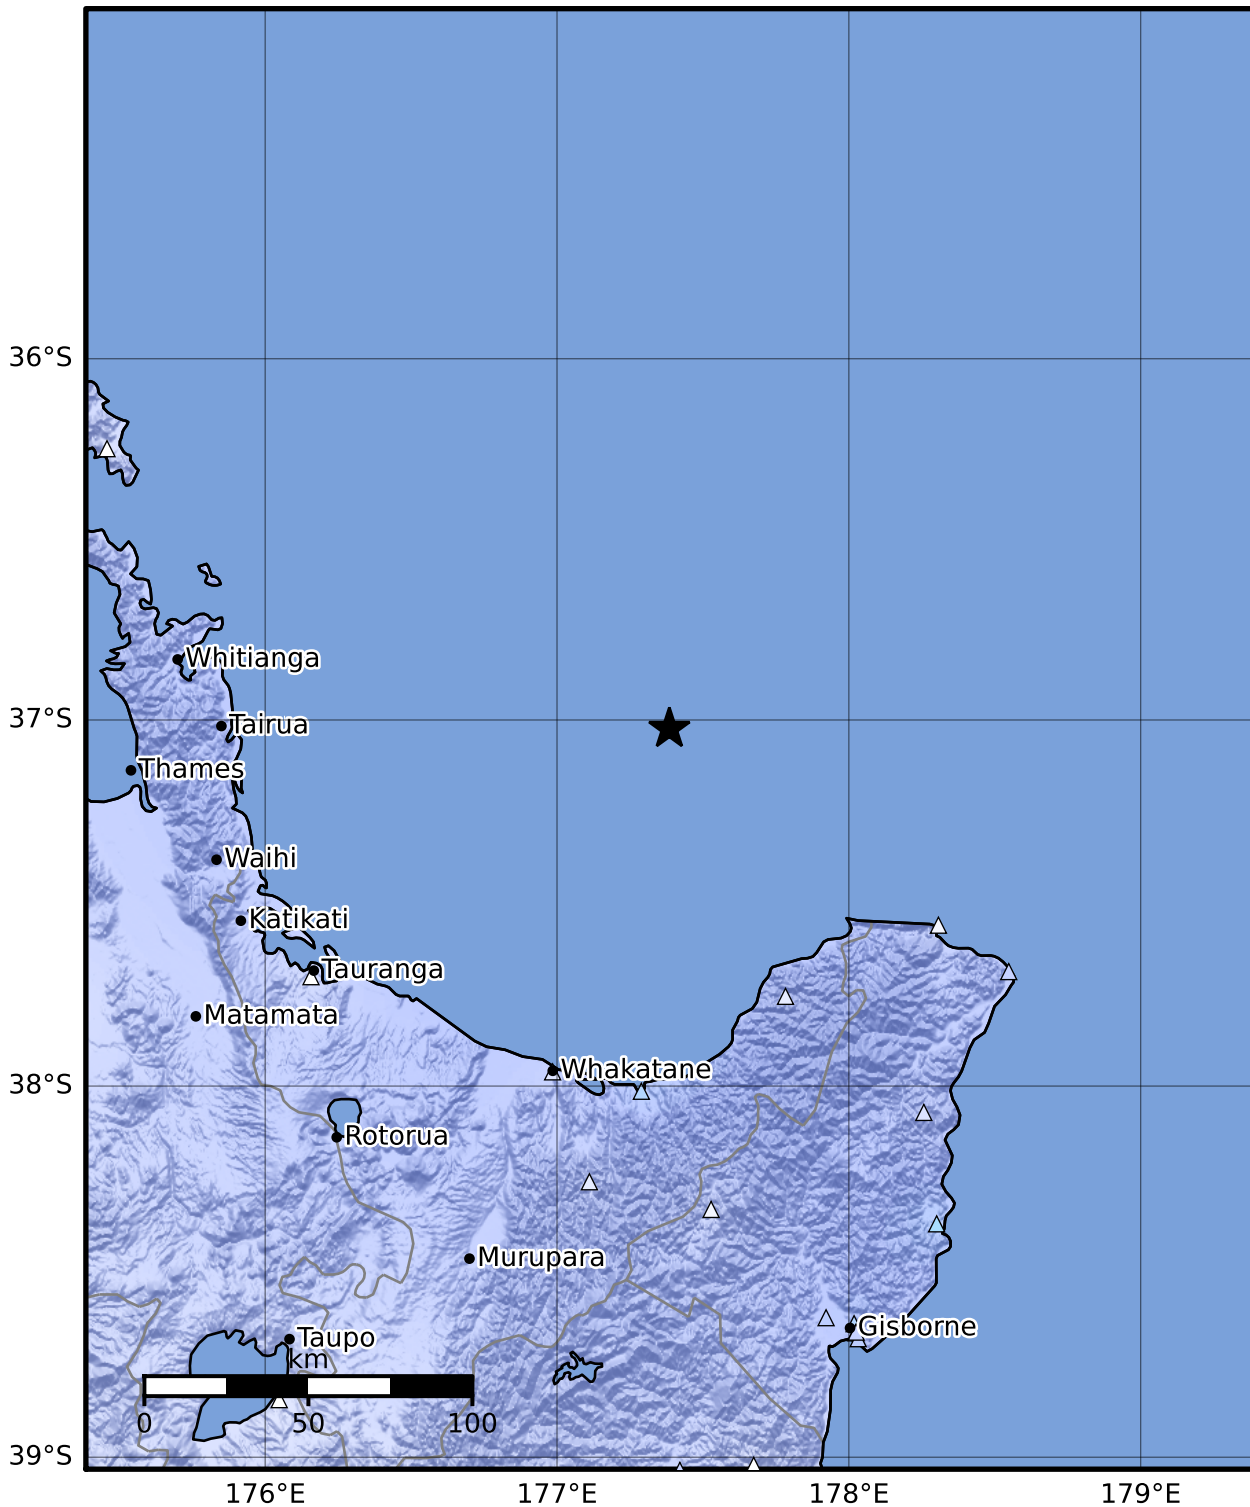

Macroseismic Intensity Map GNS Science

ShakeMap: Raukumara Plain

Aug 19, 2023 18:16:35 UTC M4.5 S37.02 E177.38 Depth: 190.4km ID:2023p623680

SHAKING	Not felt	Weak	Light	Moderate	Strong	Very strong	Severe	Violent	Extreme
DAMAGE	None	None	None	Very light	Light	Moderate	Moderate/heavy	Heavy	Very heavy
PGA(%g)	<0.0464	0.29	1.63	5.16	12.5	22.4	40.2	72.2	>129
PGV(cm/s)	<0.0215	0.125	1.04	4.31	14.5	26.4	48.3	88.4	>162
INTENSITY	I	II-III	IV	V	VI	VII	VIII	IX	X+

Scale based on Moratalla et al.(2021) and Worden et al.(2012) Version 15: Processed 2023-09-05T21:59:58Z

△ Seismic Instrument ○ Reported Intensity

★ Epicenter