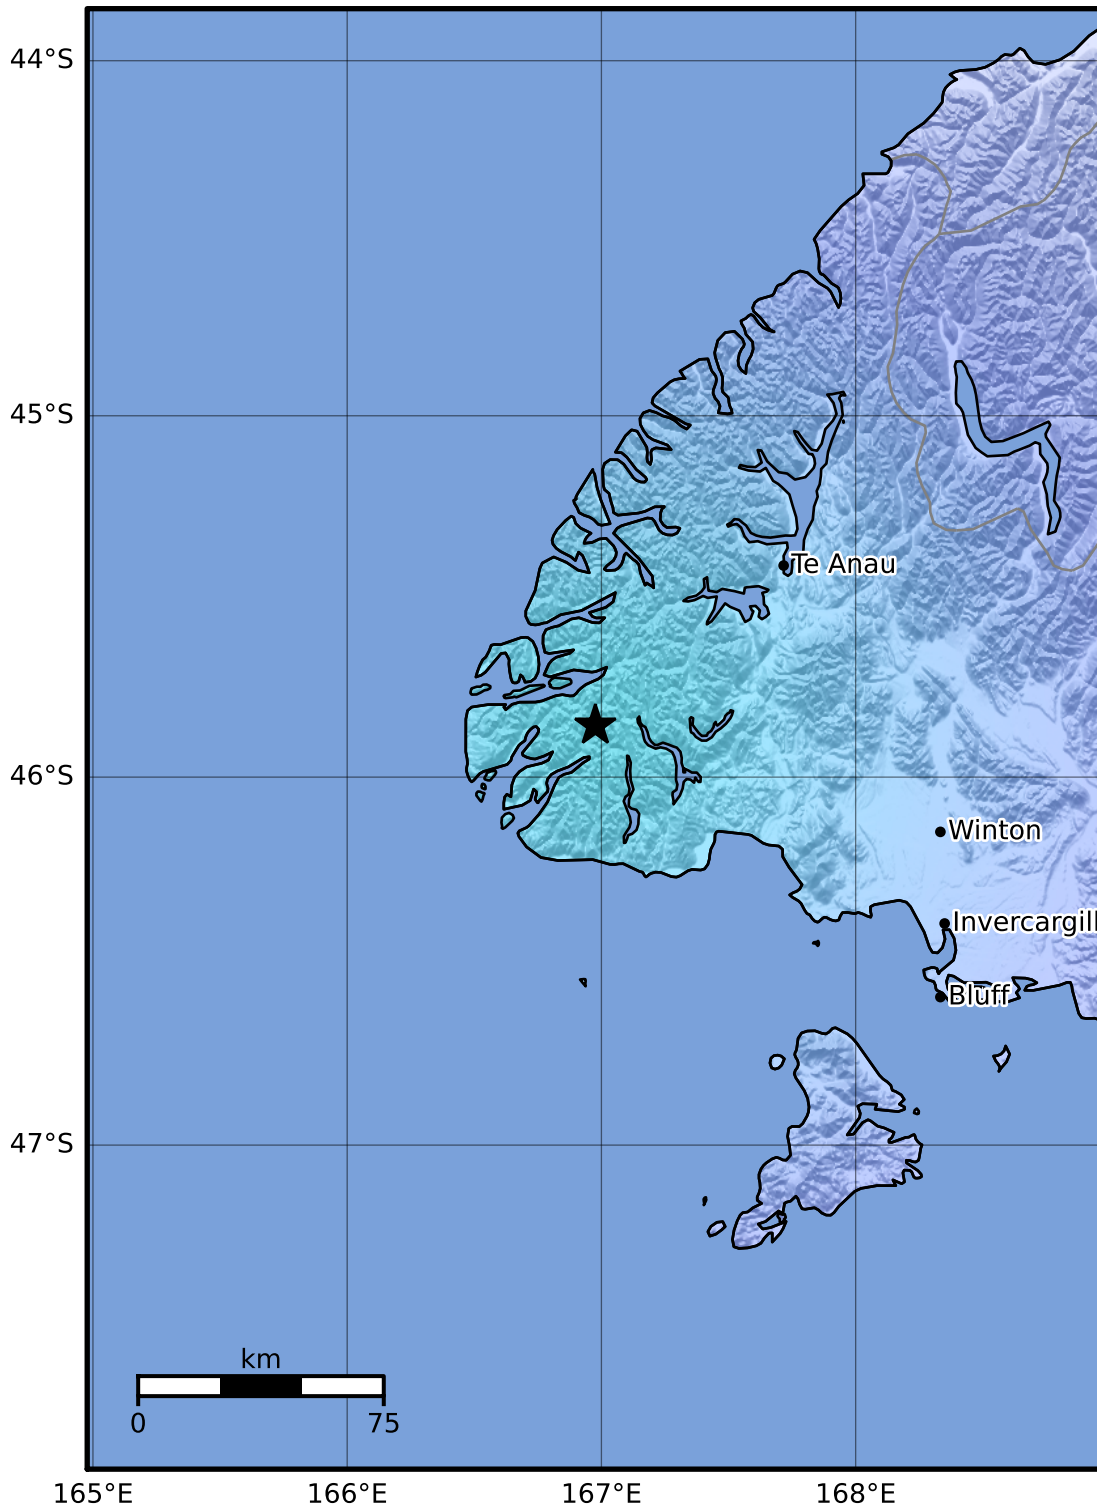

Macroseismic Intensity Map GNS Science

ShakeMap: Fiordland

Aug 20, 2023 17:29:58 UTC M4.1 S45.86 E166.98 Depth: 47.4km ID:2023p626294

SHAKING	Not felt	Weak	Light	Moderate	Strong	Very strong	Severe	Violent	Extreme
DAMAGE	None	None	None	Very light	Light	Moderate	Moderate/heavy	Heavy	Very heavy
PGA(%g)	<0.0464	0.29	1.63	5.16	12.5	22.4	40.2	72.2	>129
PGV(cm/s)	<0.0215	0.125	1.04	4.31	14.5	26.4	48.3	88.4	>162
INTENSITY	I	II-III	IV	V	VI	VII	VIII	IX	X+

Scale based on Moratalla et al.(2021) and Worden et al.(2012) Version 1: Processed 2023-08-20T17:32:22Z

△ Seismic Instrument ○ Reported Intensity

★ Epicenter