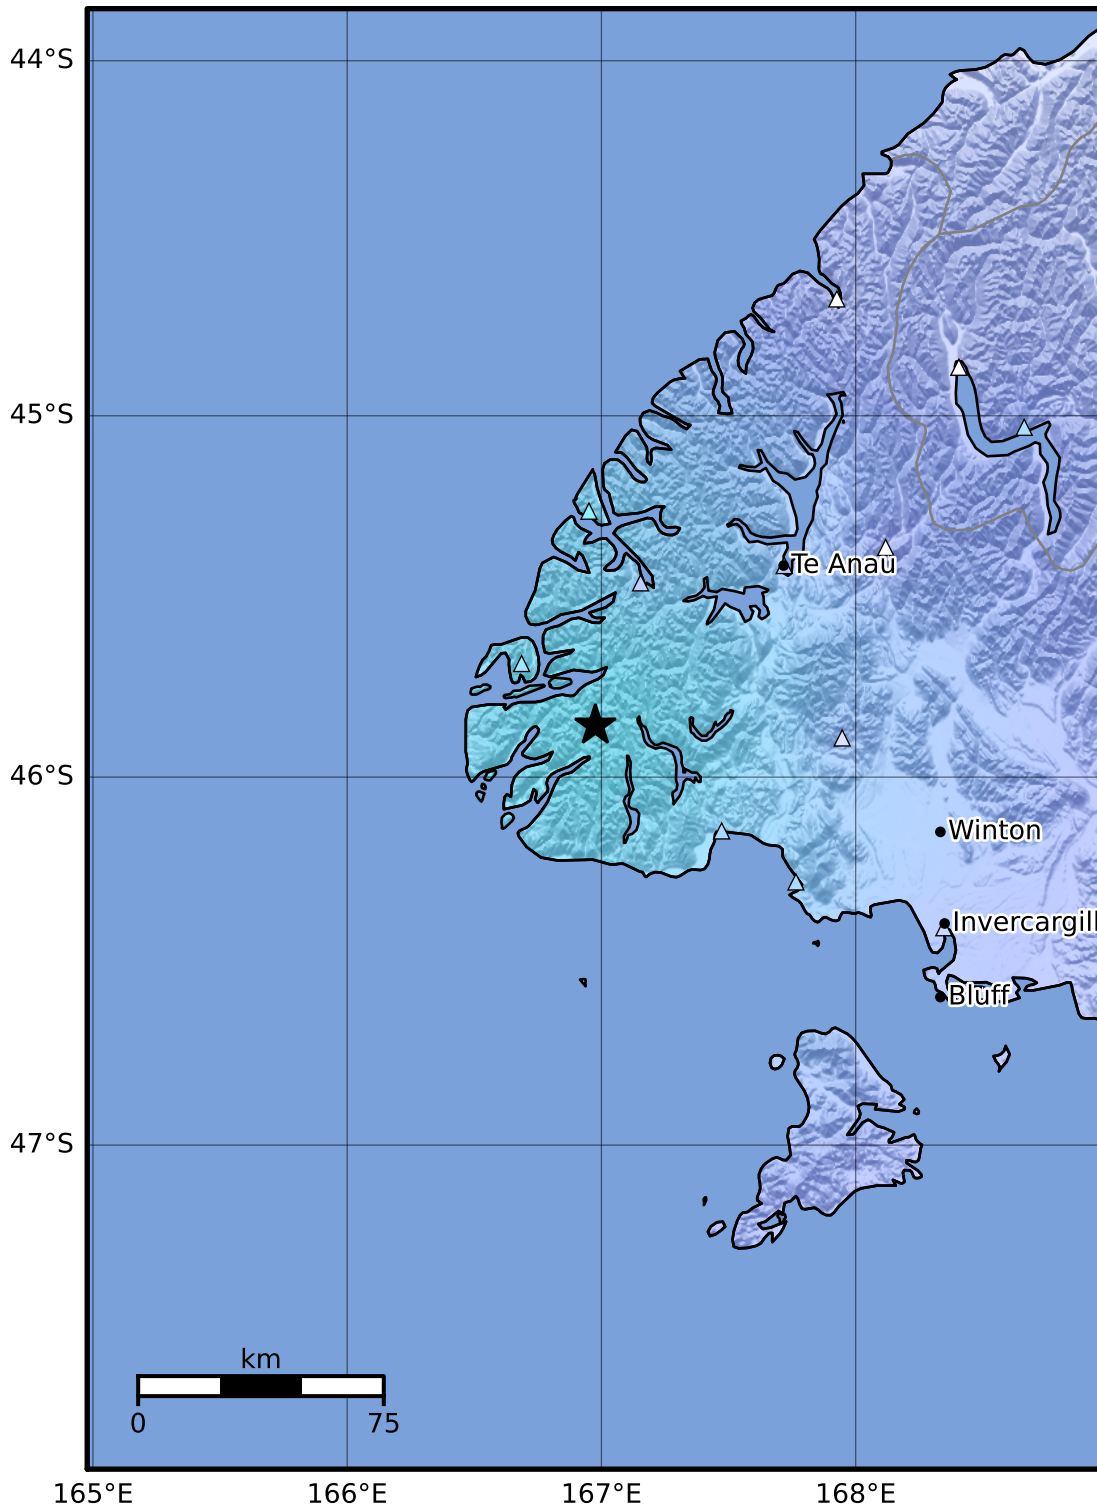

Macroseismic Intensity Map GNS Science

ShakeMap: Fiordland

Aug 20, 2023 17:29:58 UTC M4.3 S45.86 E166.98 Depth: 47.4km ID:2023p626294

SHAKING	Not felt	Weak	Light	Moderate	Strong	Very strong	Severe	Violent	Extreme
DAMAGE	None	None	None	Very light	Light	Moderate	Moderate/heavy	Heavy	Very heavy
PGA(%g)	<0.0464	0.29	1.63	5.16	12.5	22.4	40.2	72.2	>129
PGV(cm/s)	<0.0215	0.125	1.04	4.31	14.5	26.4	48.3	88.4	>162
INTENSITY	I	II-III	IV	V	VI	VII	VIII	IX	X+

Scale based on Moratalla et al.(2021) and Worden et al.(2012) Version 6: Processed 2023-08-20T18:03:22Z

△ Seismic Instrument ○ Reported Intensity

★ Epicenter