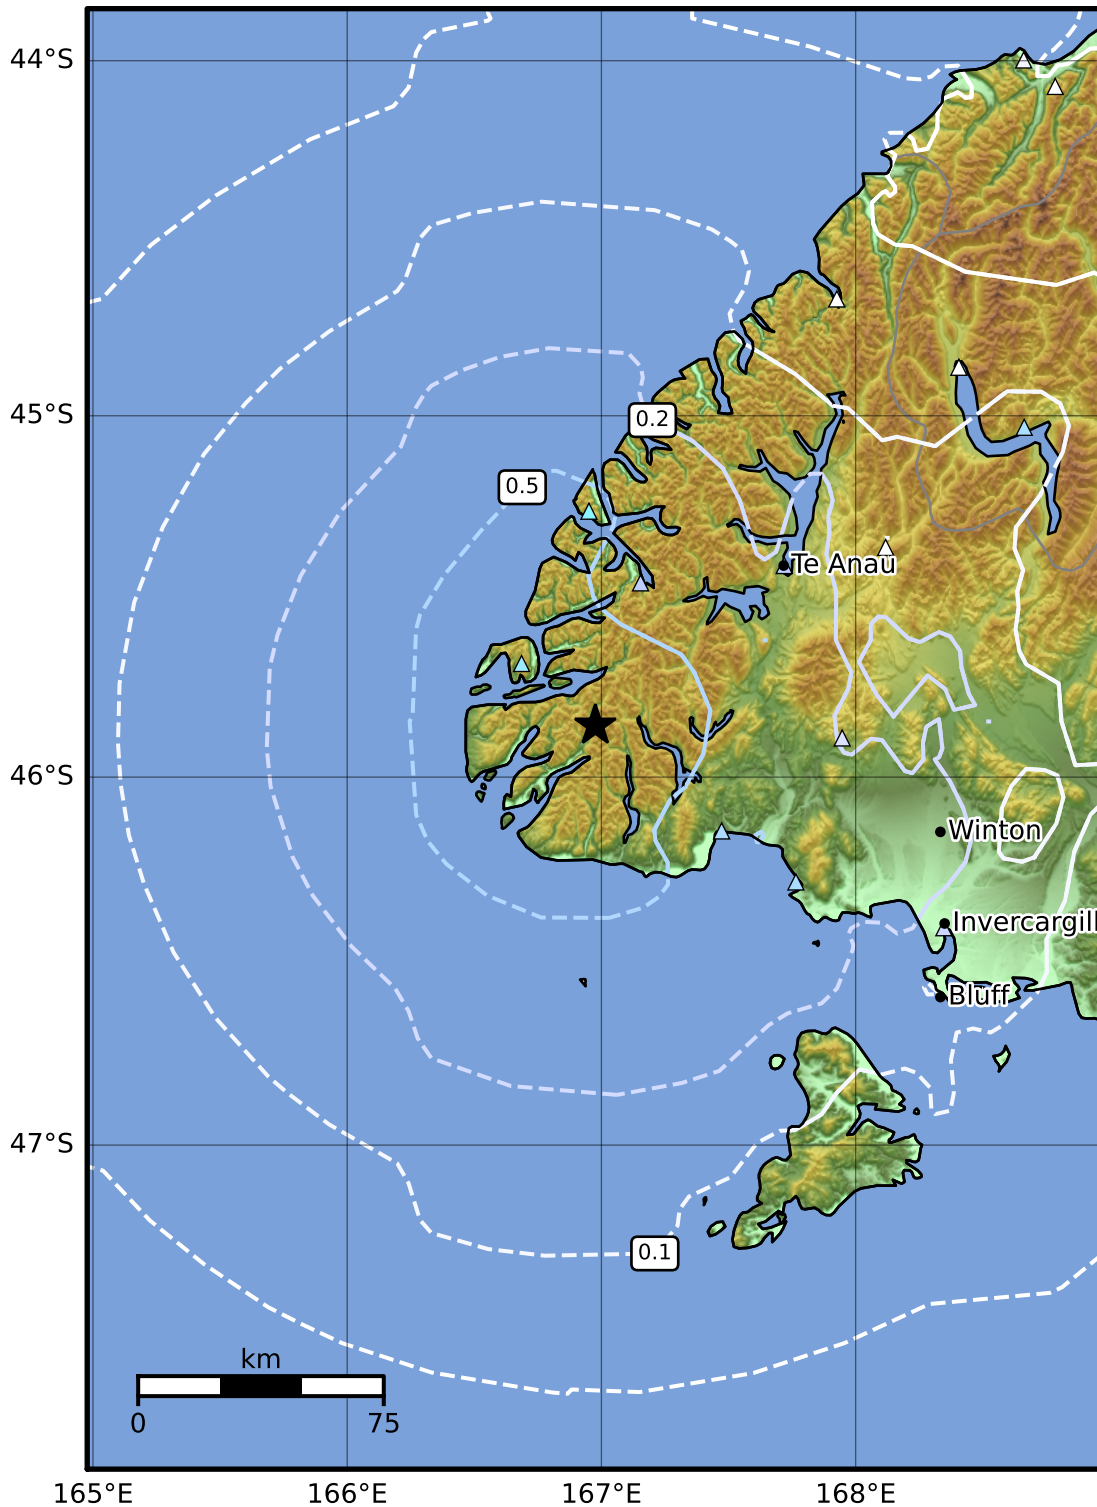

0.3 Second Peak Spectral Acceleration Map GNS Science  
 ShakeMap: Fiordland

Aug 20, 2023 17:29:58 UTC M4.3 S45.86 E166.98 Depth: 47.4km ID:2023p626294

<b>SA(0.3) (%g)</b>	<b>0.1</b>	<b>0.2</b>	<b>0.5</b>	<b>1</b>	<b>2</b>	<b>5</b>	<b>10</b>	<b>20</b>	<b>50</b>	<b>100</b>	<b>200</b>
---------------------	------------	------------	------------	----------	----------	----------	-----------	-----------	-----------	------------	------------

Scale based on Moratalla et al.(2021) and Worden et al.(2012) Version 7: Processed 2023-08-20T18:09:49Z  
 Δ Seismic Instrument ○ Reported Intensity ★ Epicenter