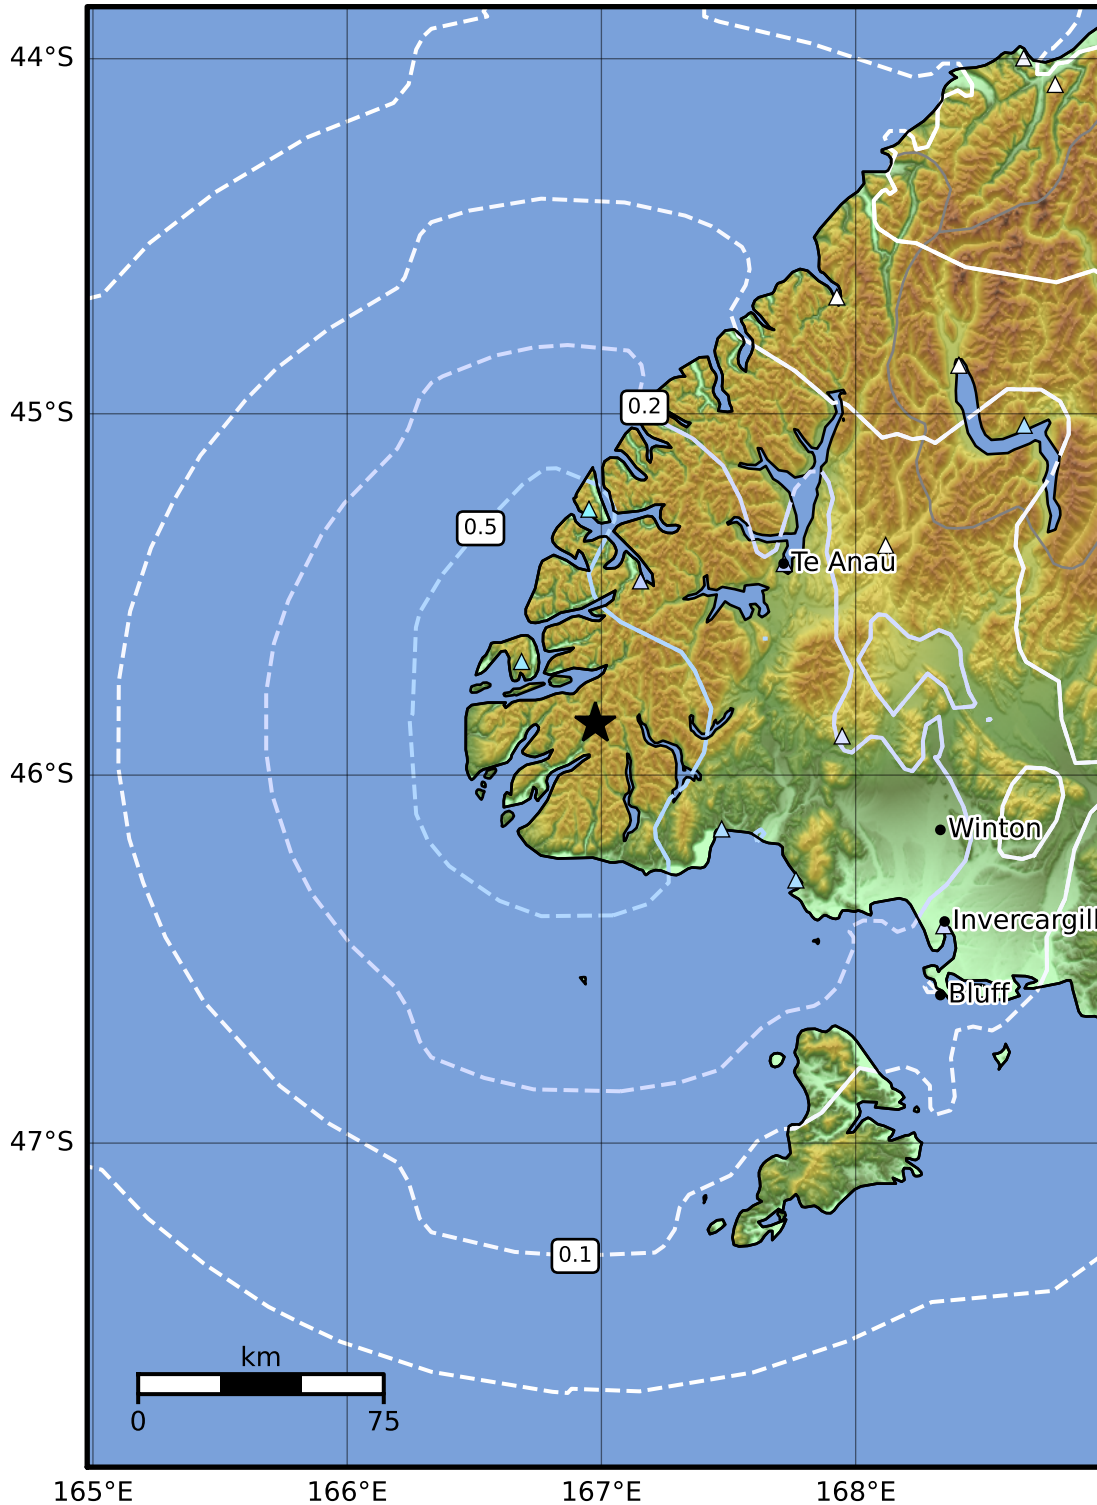

0.3 Second Peak Spectral Acceleration Map GNS Science
 ShakeMap: Fiordland

Aug 20, 2023 17:29:58 UTC M4.3 S45.86 E166.98 Depth: 47.4km ID:2023p626294

SA(0.3) (%g)	0.1	0.2	0.5	1	2	5	10	20	50	100	200
---------------------	------------	------------	------------	----------	----------	----------	-----------	-----------	-----------	------------	------------

Scale based on Moratalla et al.(2021) and Worden et al.(2012) Version 8: Processed 2023-08-20T18:16:21Z
 △ Seismic Instrument ○ Reported Intensity ★ Epicenter