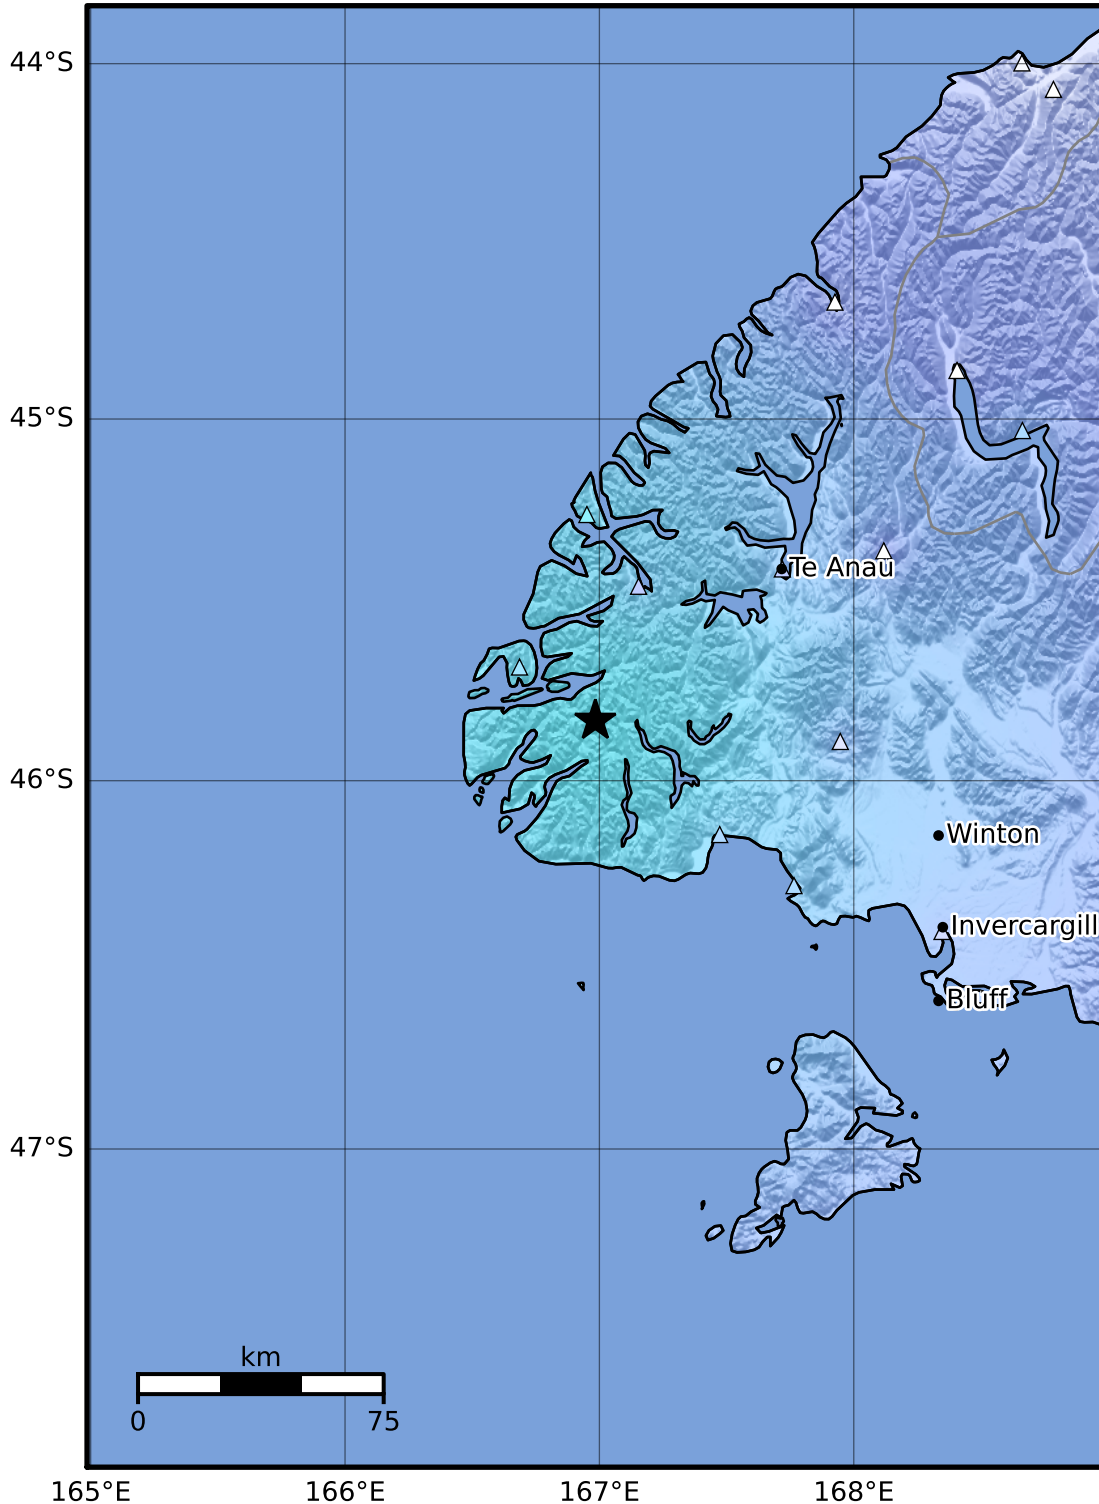

Macroseismic Intensity Map GNS Science
ShakeMap: Fiordland

Aug 20, 2023 17:29:58 UTC M4.6 S45.84 E166.98 Depth: 46.8km ID:2023p626294

SHAKING	Not felt	Weak	Light	Moderate	Strong	Very strong	Severe	Violent	Extreme
DAMAGE	None	None	None	Very light	Light	Moderate	Moderate/heavy	Heavy	Very heavy
PGA(%g)	<0.0464	0.29	1.63	5.16	12.5	22.4	40.2	72.2	>129
PGV(cm/s)	<0.0215	0.125	1.04	4.31	14.5	26.4	48.3	88.4	>162
INTENSITY	I	II-III	IV	V	VI	VII	VIII	IX	X+