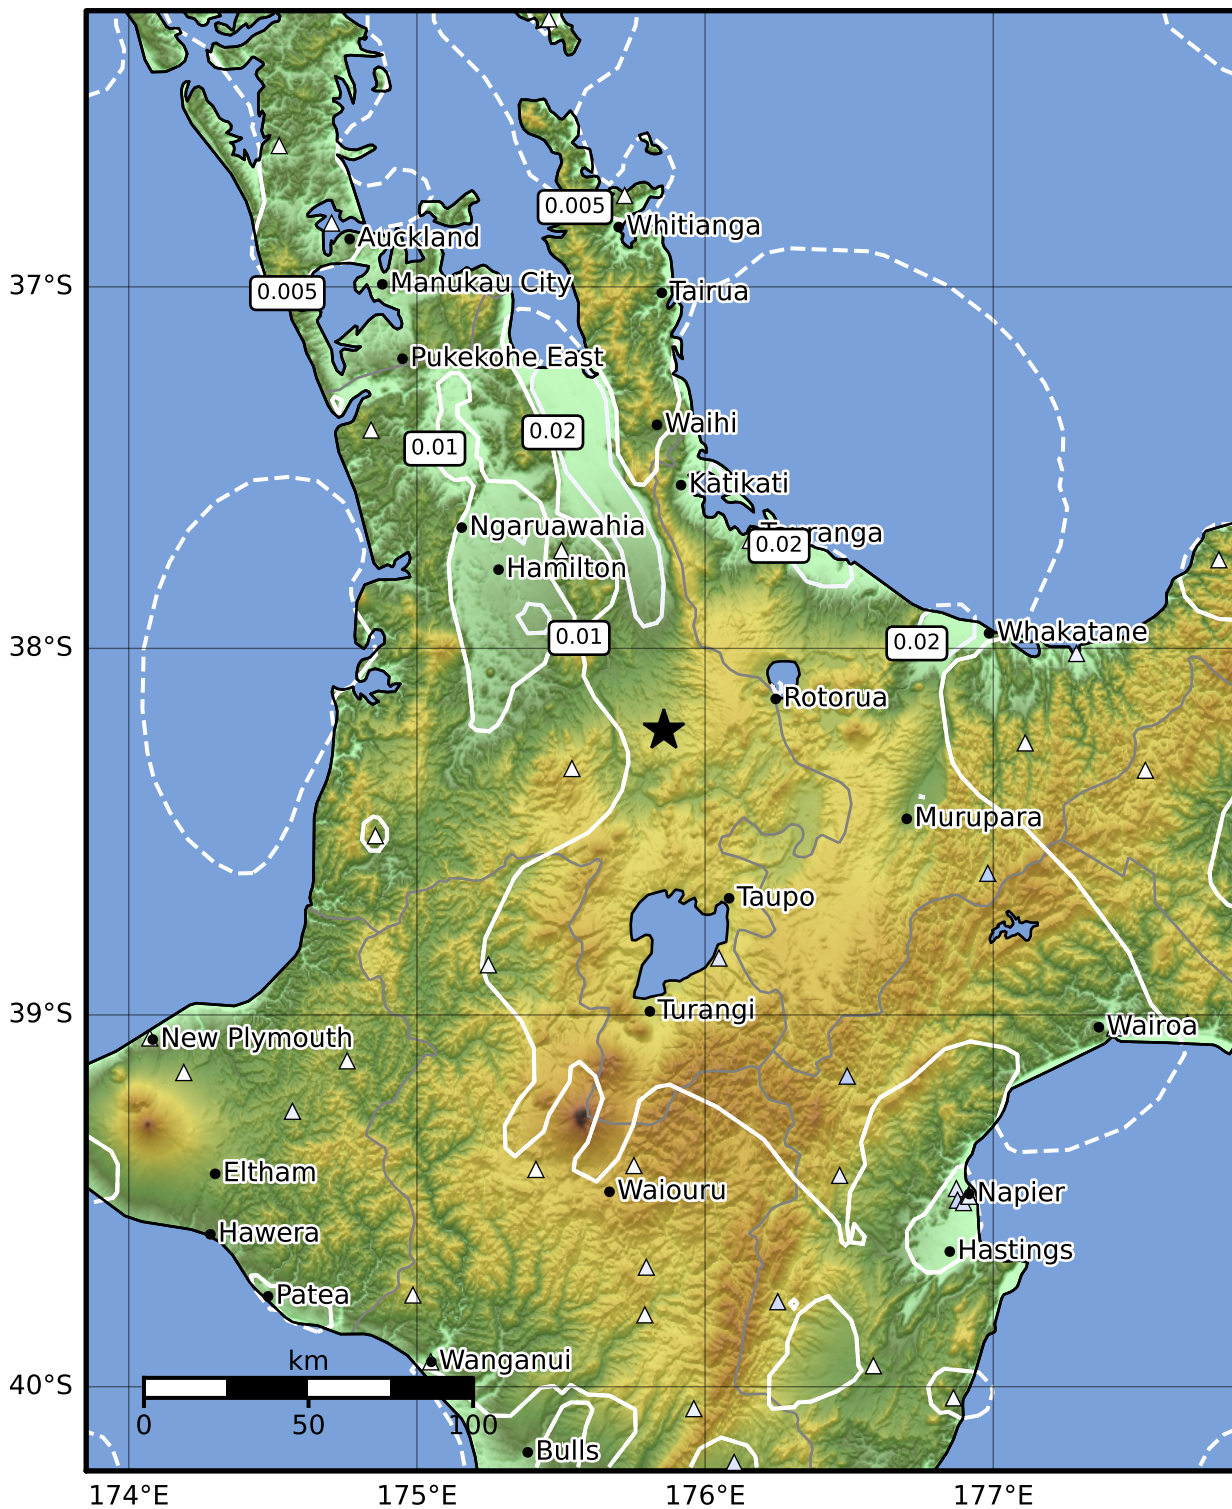

1.0 Second Peak Spectral Acceleration Map GNS Science

ShakeMap: Waikato

Aug 25, 2023 17:01:23 UTC M4.3 S38.23 E175.86 Depth: 171.7km ID:2023p639754

SA(1.0) (%g)	0.1	0.2	0.5	1	2	5	10	20	50	100	200
---------------------	------------	------------	------------	----------	----------	----------	-----------	-----------	-----------	------------	------------

Scale based on Moratalla et al.(2021) and Worden et al.(2012) Version 3: Processed 2023-08-25T17:17:38Z

△ Seismic Instrument ○ Reported Intensity ★ Epicenter