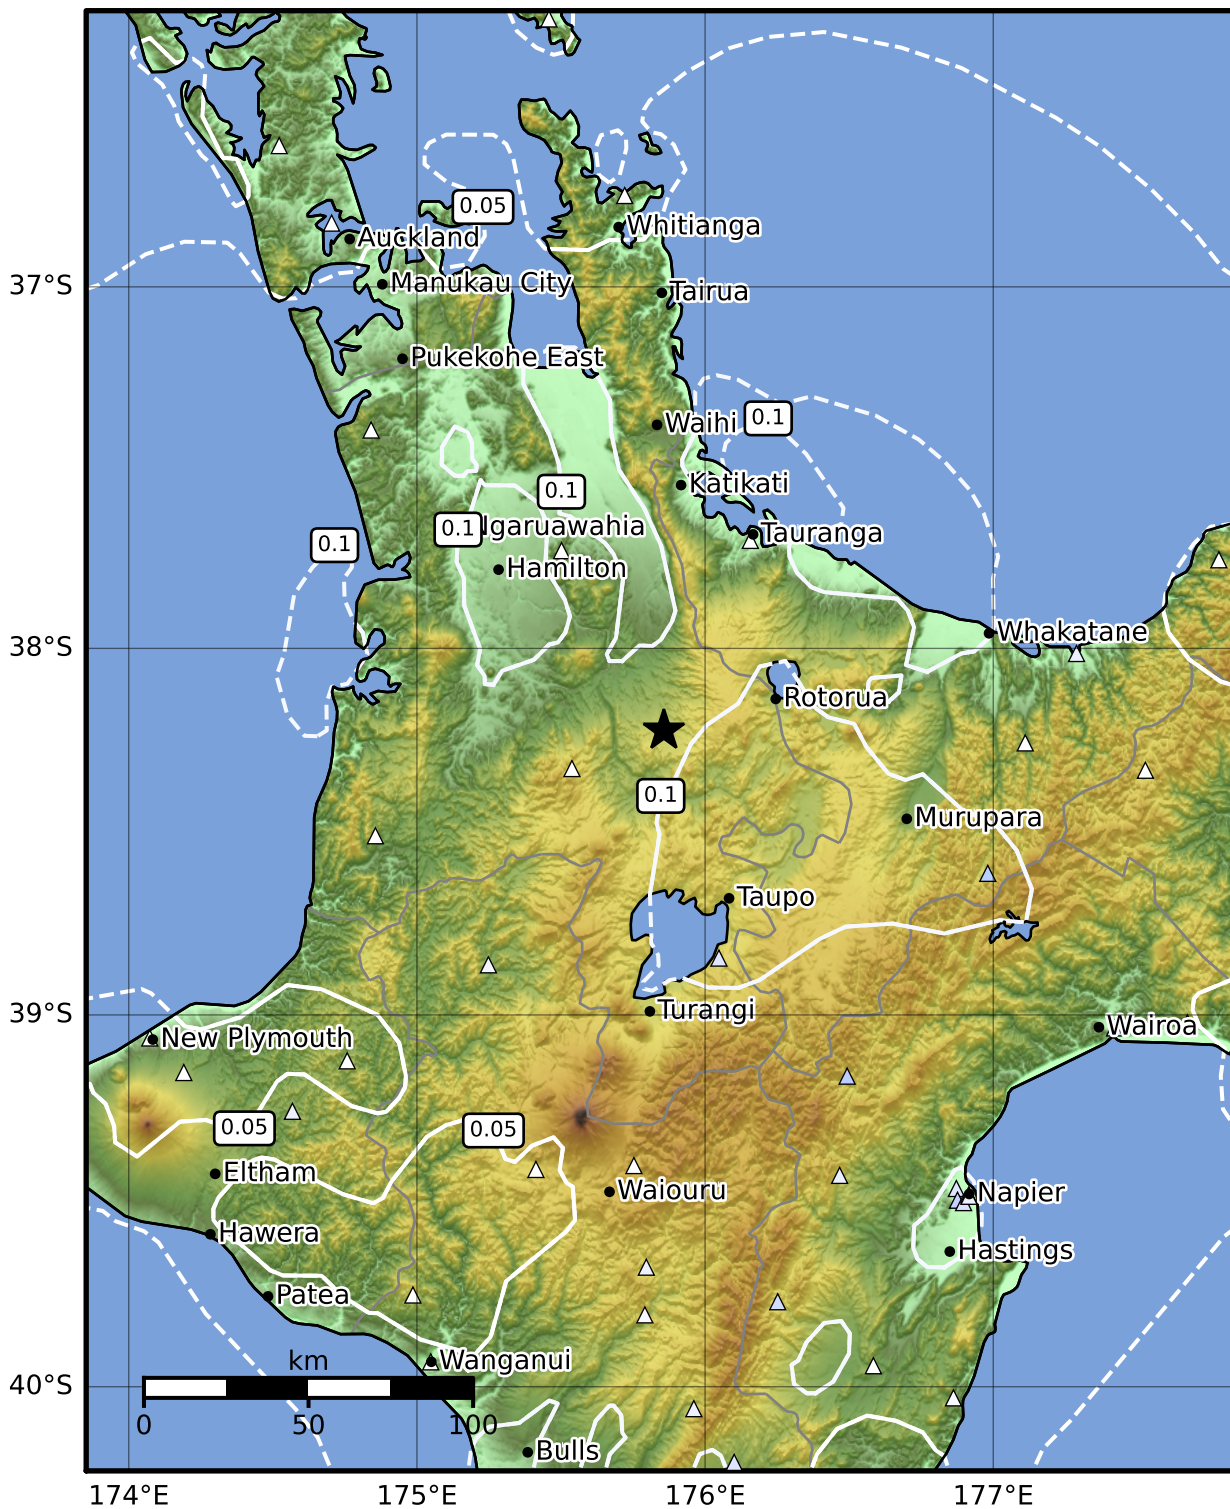

0.3 Second Peak Spectral Acceleration Map GNS Science

ShakeMap: Waikato

Aug 25, 2023 17:01:23 UTC M4.3 S38.23 E175.86 Depth: 171.7km ID:2023p639754

SA(0.3) (%g)	0.1	0.2	0.5	1	2	5	10	20	50	100	200
---------------------	------------	------------	------------	----------	----------	----------	-----------	-----------	-----------	------------	------------

Scale based on Moratalla et al.(2021) and Worden et al.(2012) Version 4: Processed 2023-08-25T17:26:03Z

△ Seismic Instrument ○ Reported Intensity ★ Epicenter