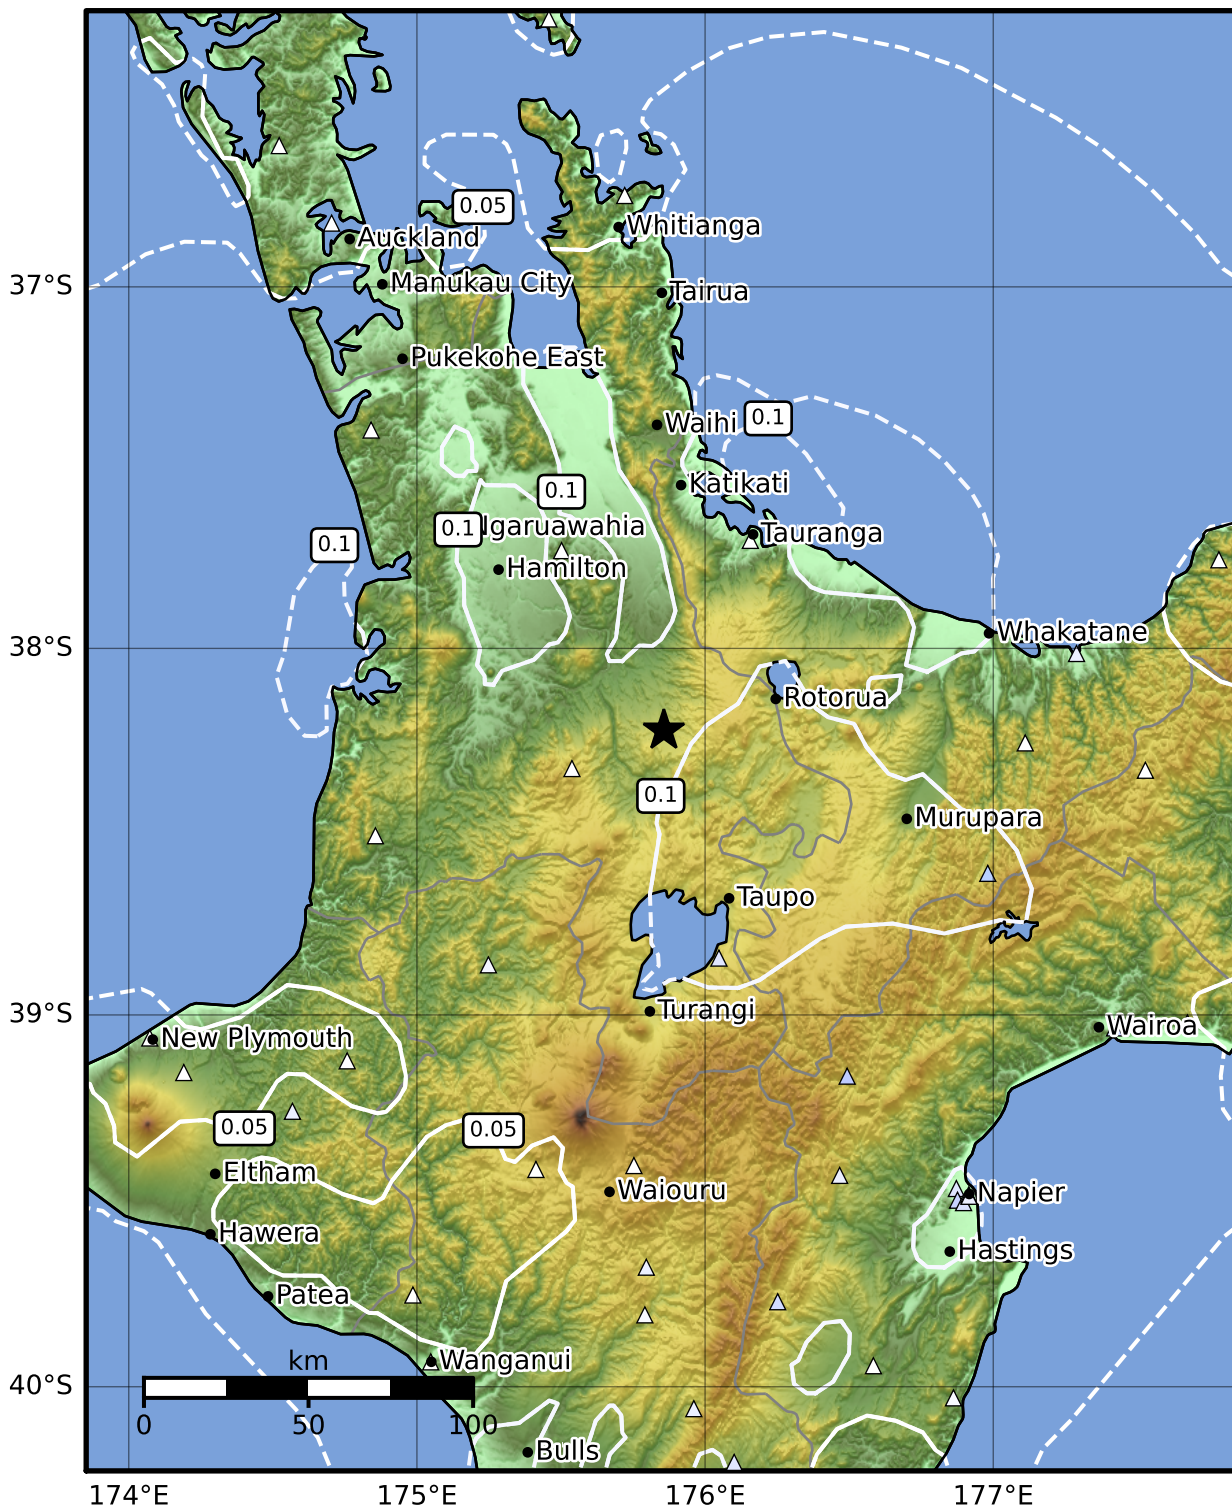

0.3 Second Peak Spectral Acceleration Map GNS Science

ShakeMap: Waikato

Aug 25, 2023 17:01:23 UTC M4.3 S38.23 E175.86 Depth: 171.7km ID:2023p639754

SA(0.3) (%g)	0.1	0.2	0.5	1	2	5	10	20	50	100	200
---------------------	------------	------------	------------	----------	----------	----------	-----------	-----------	-----------	------------	------------

Scale based on Moratalla et al.(2021) and Worden et al.(2012) Version 6: Processed 2023-08-25T17:43:05Z

△ Seismic Instrument ○ Reported Intensity ★ Epicenter