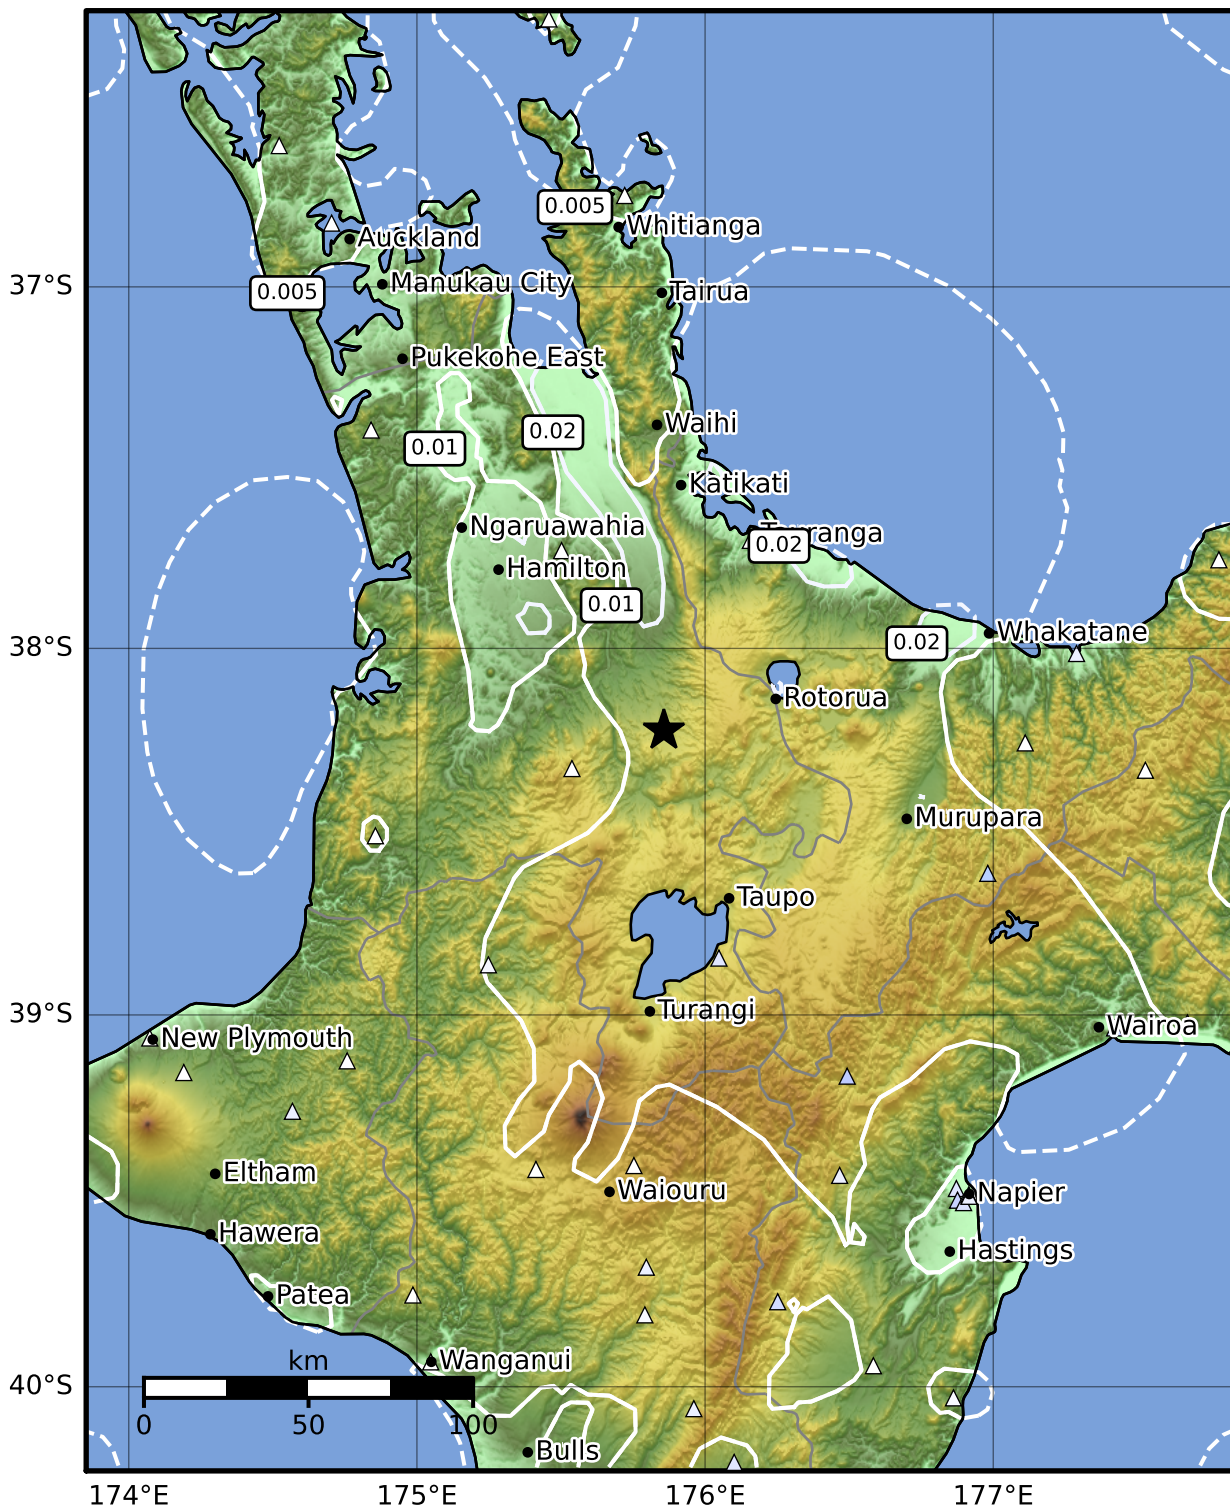

1.0 Second Peak Spectral Acceleration Map GNS Science

ShakeMap: Waikato

Aug 25, 2023 17:01:23 UTC M4.3 S38.23 E175.86 Depth: 171.7km ID:2023p639754

SA(1.0) (%g)	0.1	0.2	0.5	1	2	5	10	20	50	100	200
---------------------	------------	------------	------------	----------	----------	----------	-----------	-----------	-----------	------------	------------

Scale based on Moratalla et al.(2021) and Worden et al.(2012) Version 6: Processed 2023-08-25T17:43:05Z

△ Seismic Instrument ○ Reported Intensity ★ Epicenter