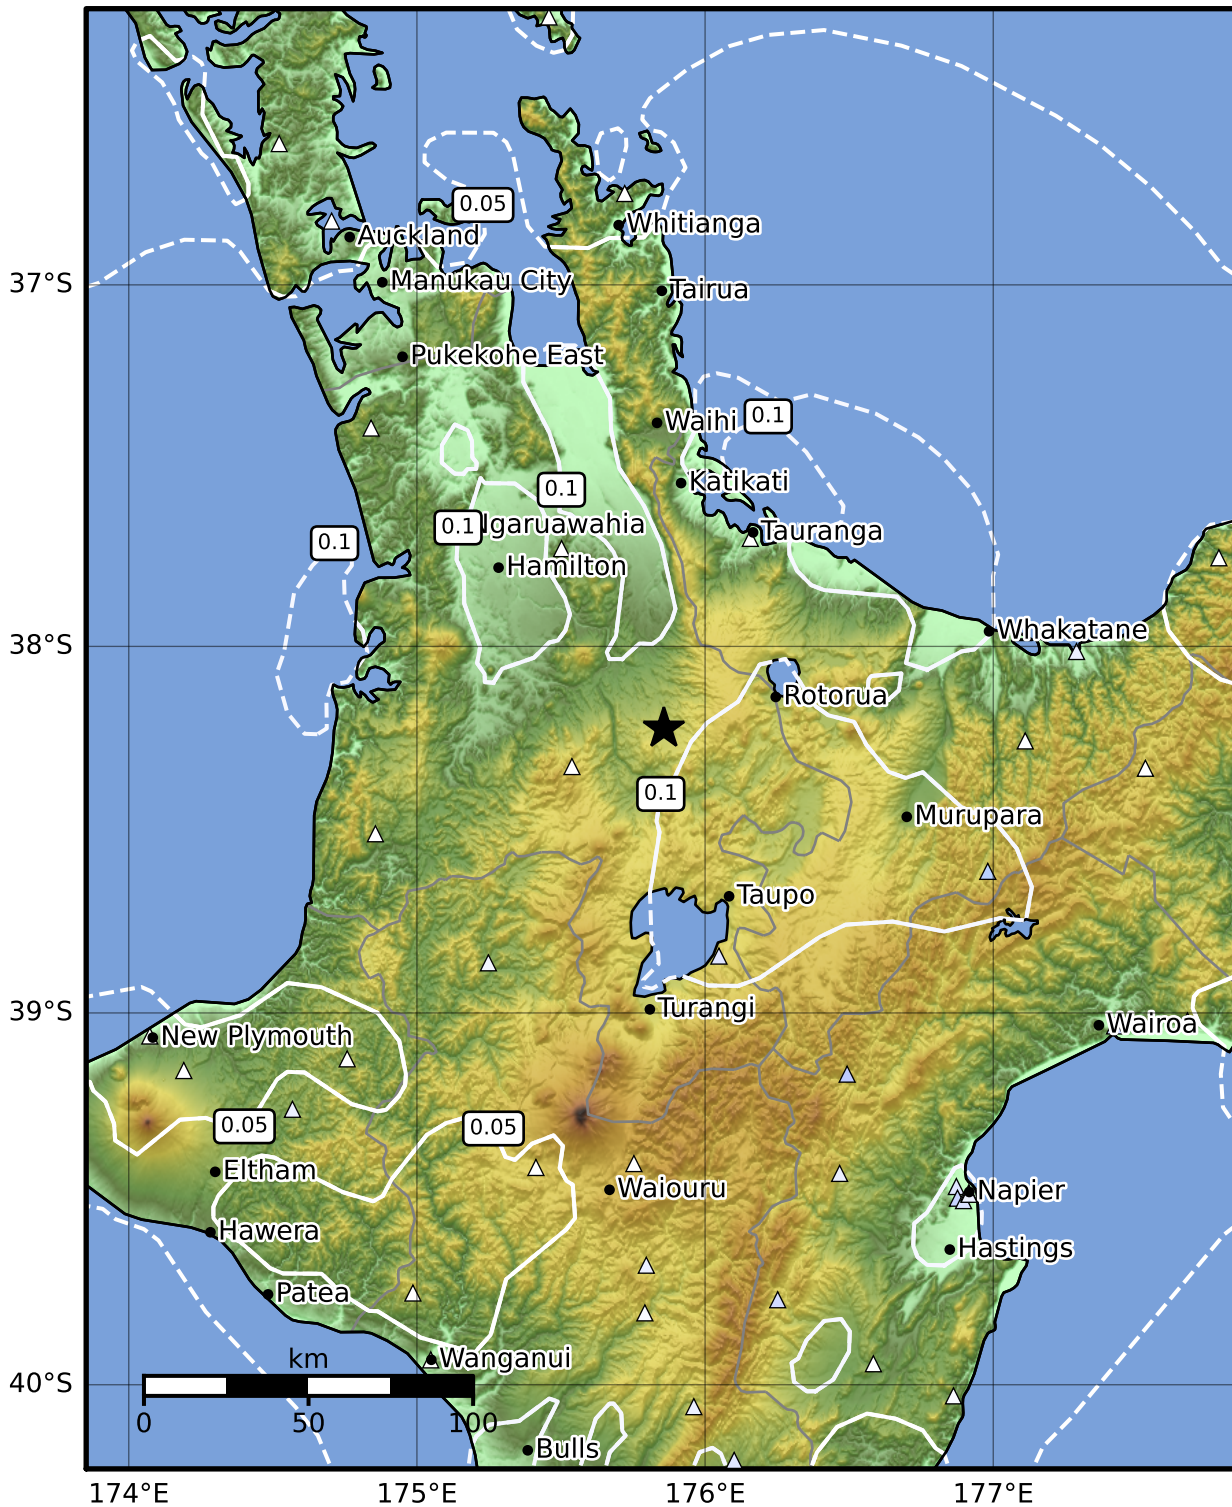

0.3 Second Peak Spectral Acceleration Map GNS Science

ShakeMap: Waikato

Aug 25, 2023 17:01:23 UTC M4.3 S38.23 E175.86 Depth: 171.7km ID:2023p639754

SA(0.3) (%g)	0.1	0.2	0.5	1	2	5	10	20	50	100	200
---------------------	------------	------------	------------	----------	----------	----------	-----------	-----------	-----------	------------	------------

Scale based on Moratalla et al.(2021) and Worden et al.(2012) Version 10: Processed 2023-08-25T20:02:22Z

△ Seismic Instrument ○ Reported Intensity ★ Epicenter