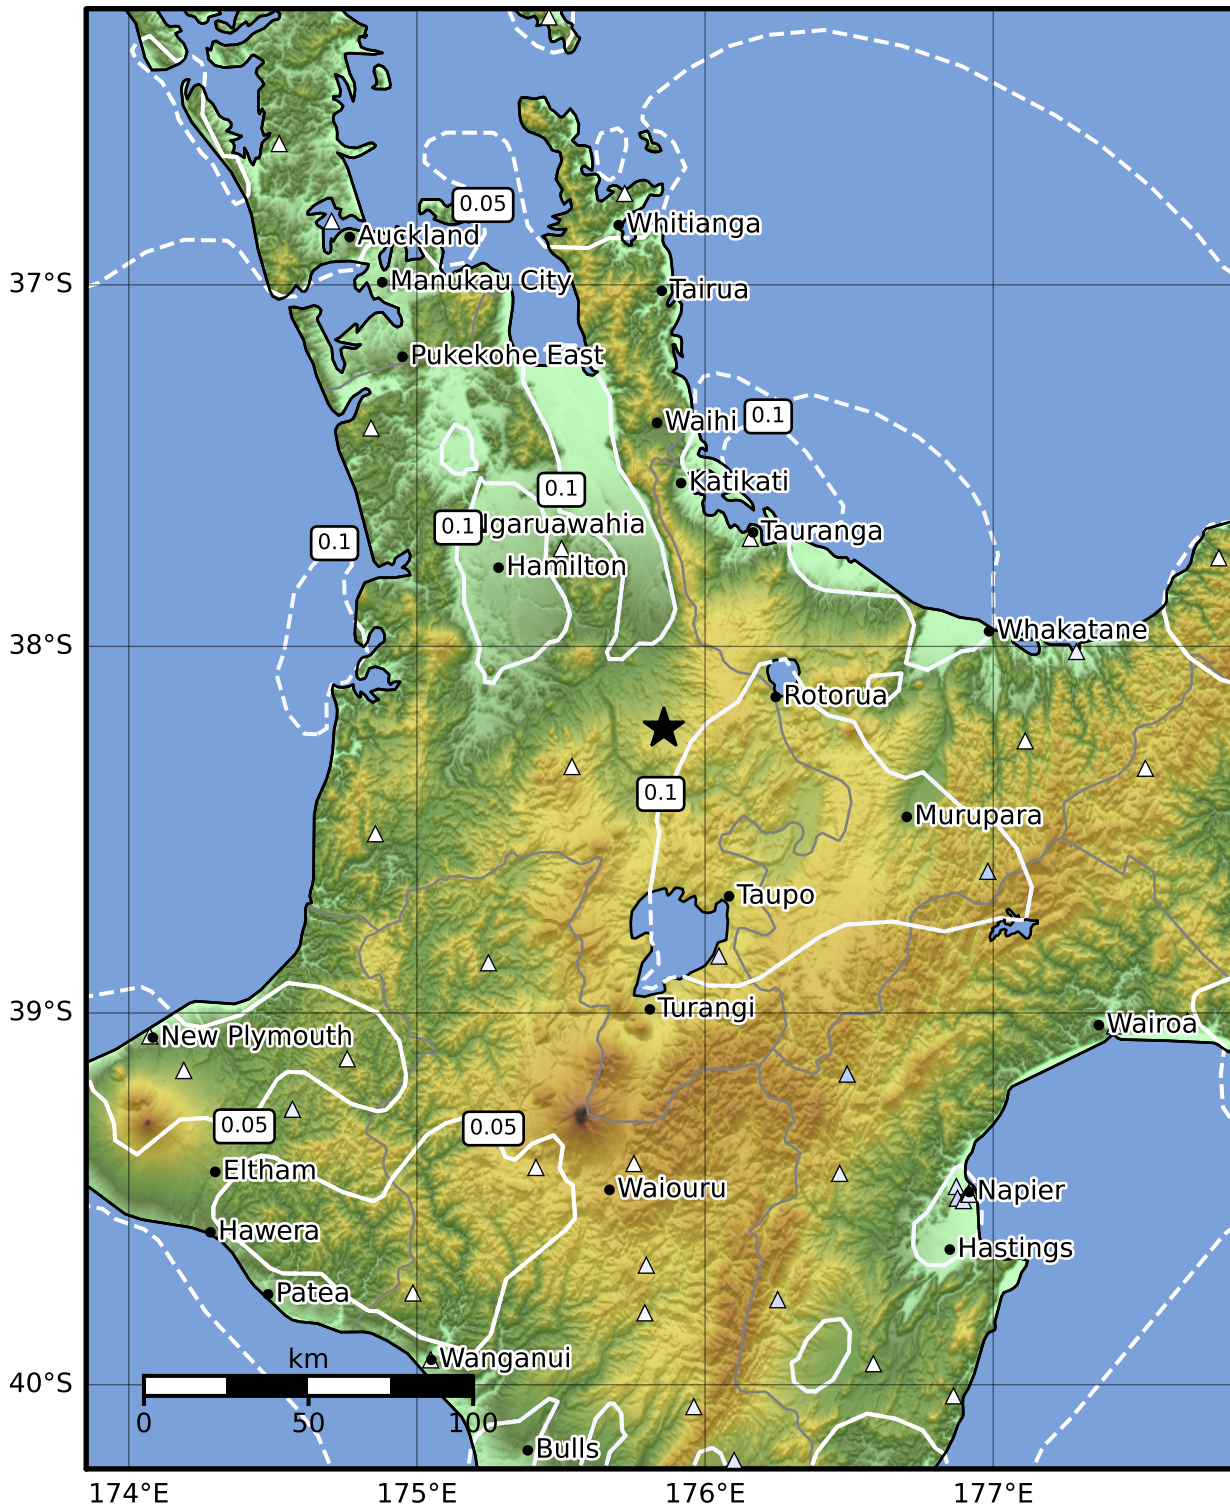

0.3 Second Peak Spectral Acceleration Map GNS Science

ShakeMap: Waikato

Aug 25, 2023 17:01:23 UTC M4.3 S38.23 E175.86 Depth: 171.7km ID:2023p639754

SA(0.3) (%g)	0.1	0.2	0.5	1	2	5	10	20	50	100	200
---------------------	------------	------------	------------	----------	----------	----------	-----------	-----------	-----------	------------	------------

Scale based on Moratalla et al.(2021) and Worden et al.(2012) Version 10: Processed 2023-08-26T17:02:23Z

△ Seismic Instrument ○ Reported Intensity ★ Epicenter