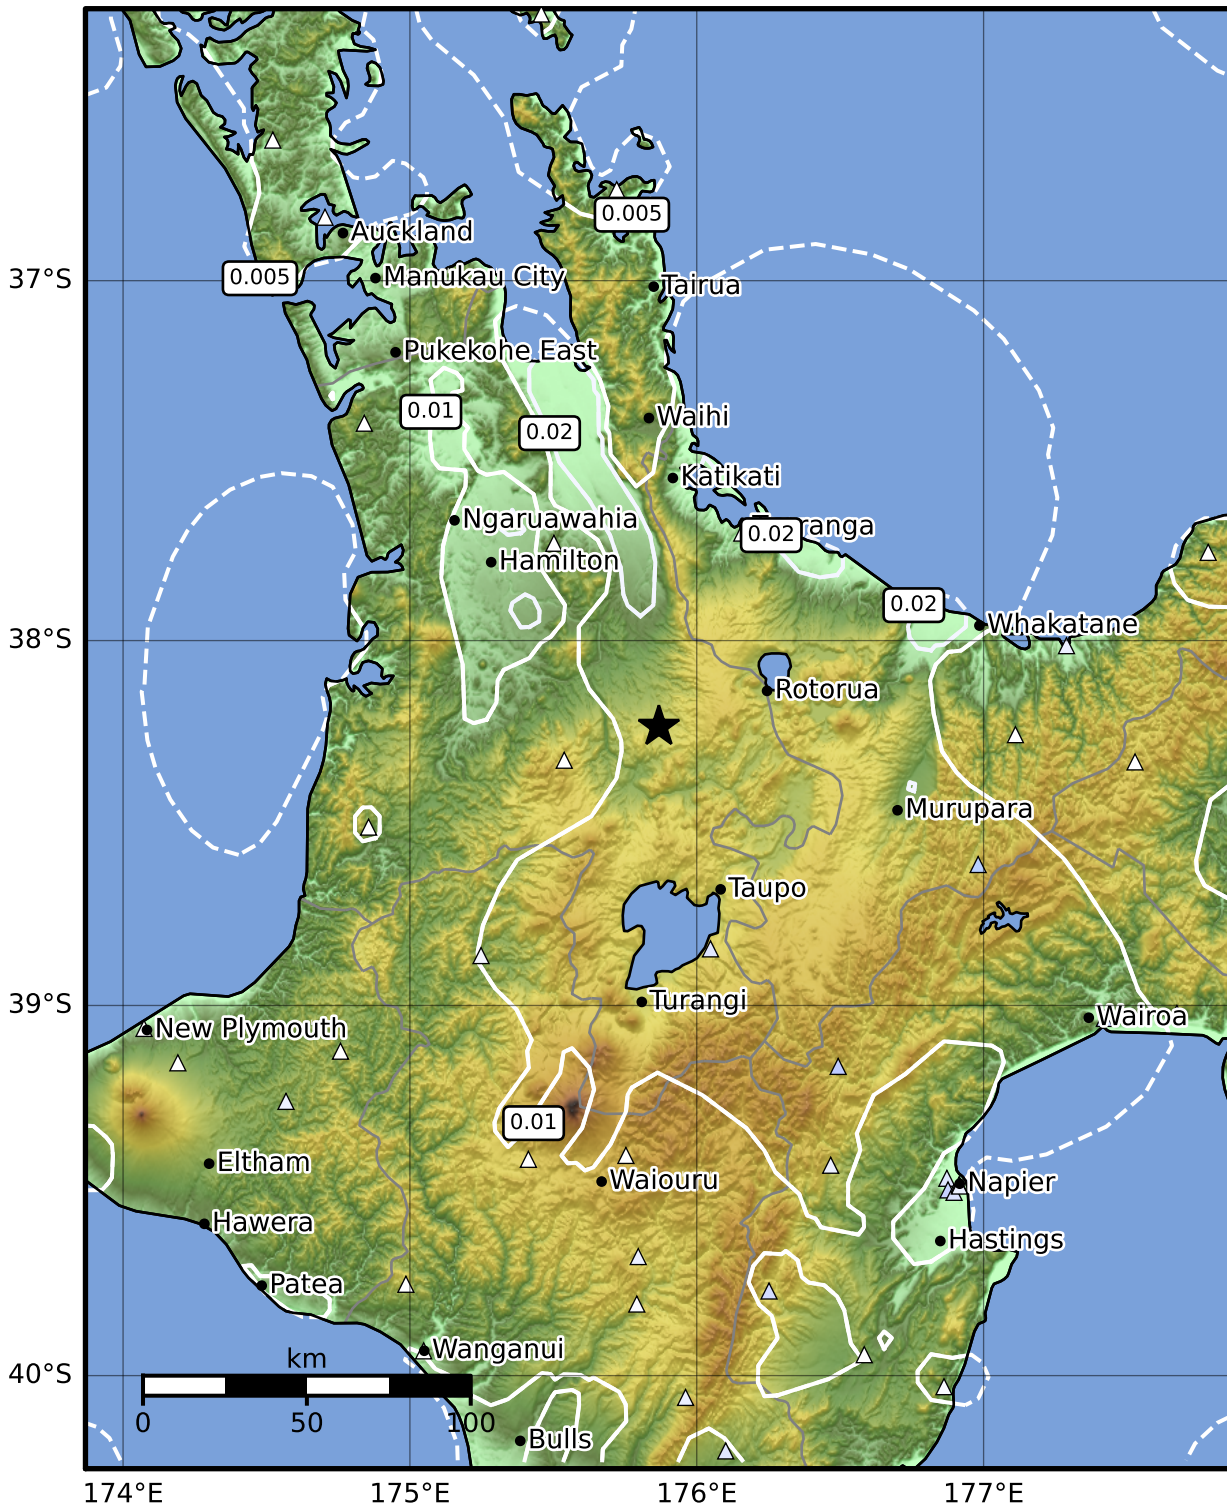

1.0 Second Peak Spectral Acceleration Map GNS Science

ShakeMap: Waikato

Aug 25, 2023 17:01:23 UTC M4.3 S38.24 E175.87 Depth: 172.4km ID:2023p639754

SA(1.0) (%g)	0.1	0.2	0.5	1	2	5	10	20	50	100	200
---------------------	------------	------------	------------	----------	----------	----------	-----------	-----------	-----------	------------	------------

Scale based on Moratalla et al.(2021) and Worden et al.(2012) Version 13: Processed 2023-09-12T03:01:11Z

△ Seismic Instrument ○ Reported Intensity ★ Epicenter