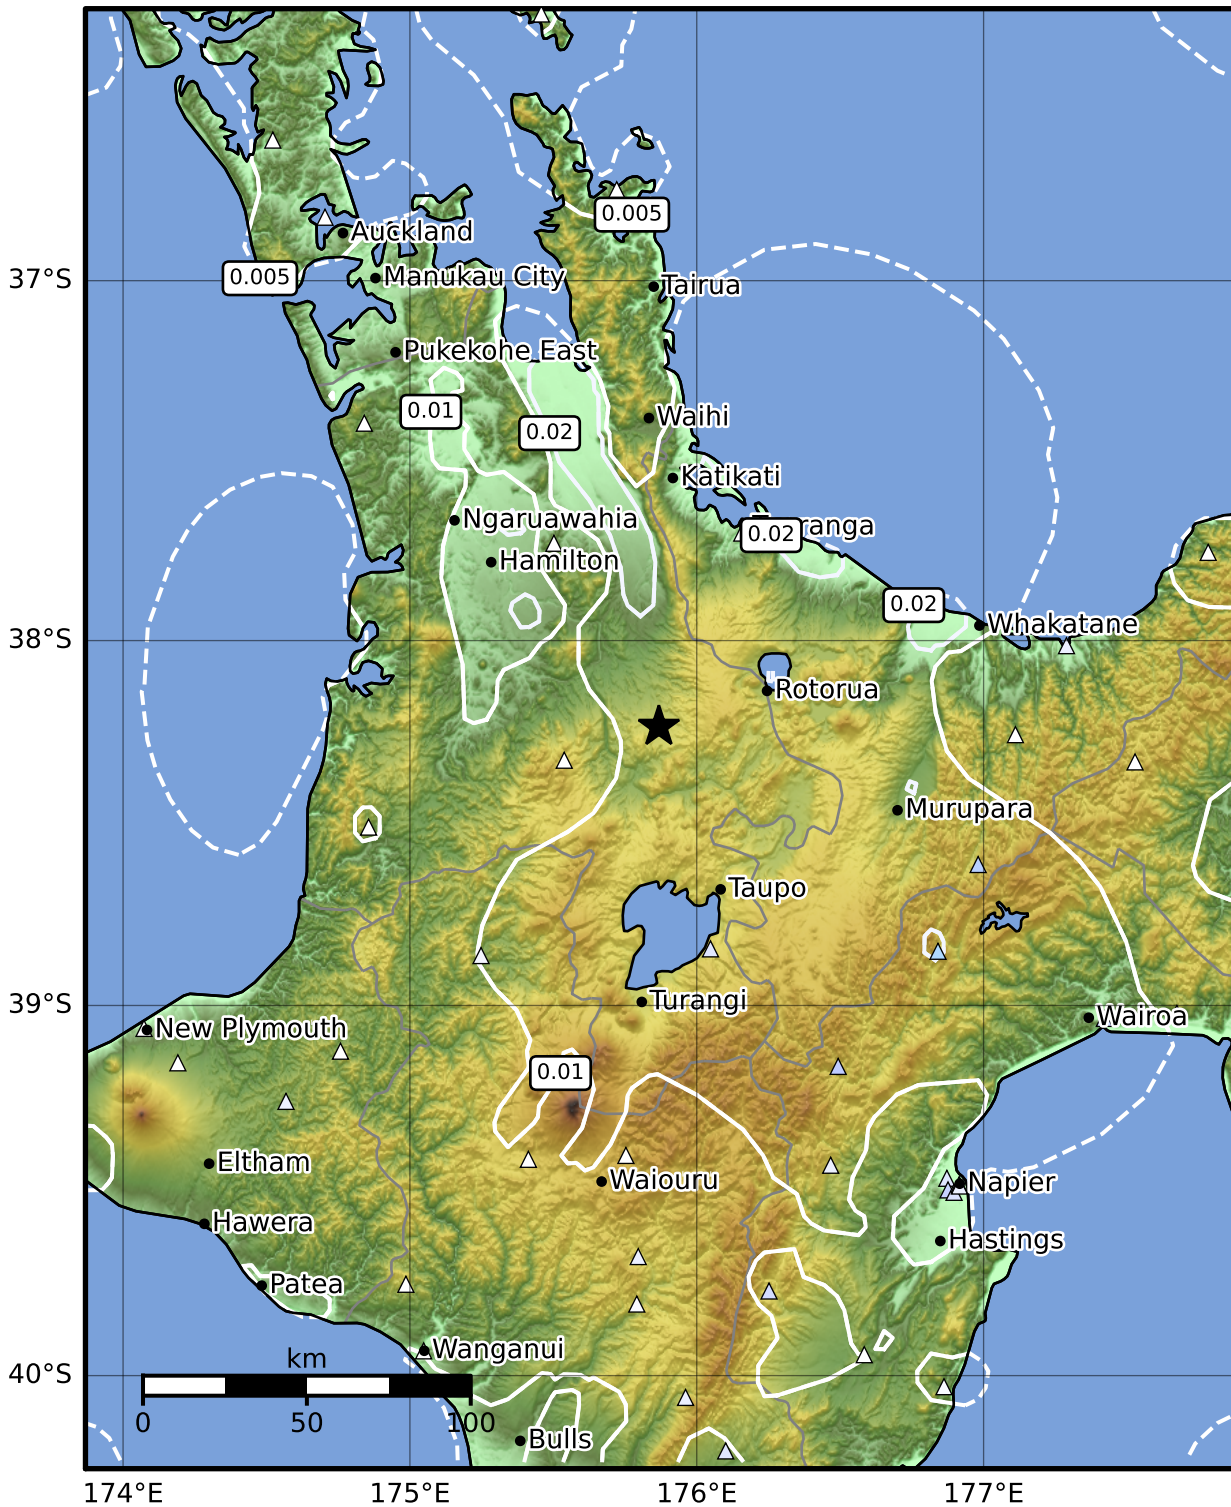

1.0 Second Peak Spectral Acceleration Map GNS Science

ShakeMap: Waikato

Aug 25, 2023 17:01:23 UTC M4.3 S38.24 E175.87 Depth: 172.4km ID:2023p639754

SA(1.0) (%g)	0.1	0.2	0.5	1	2	5	10	20	50	100	200
---------------------	------------	------------	------------	----------	----------	----------	-----------	-----------	-----------	------------	------------

Scale based on Moratalla et al.(2021) and Worden et al.(2012) Version 14: Processed 2023-09-12T03:19:17Z

△ Seismic Instrument ○ Reported Intensity ★ Epicenter