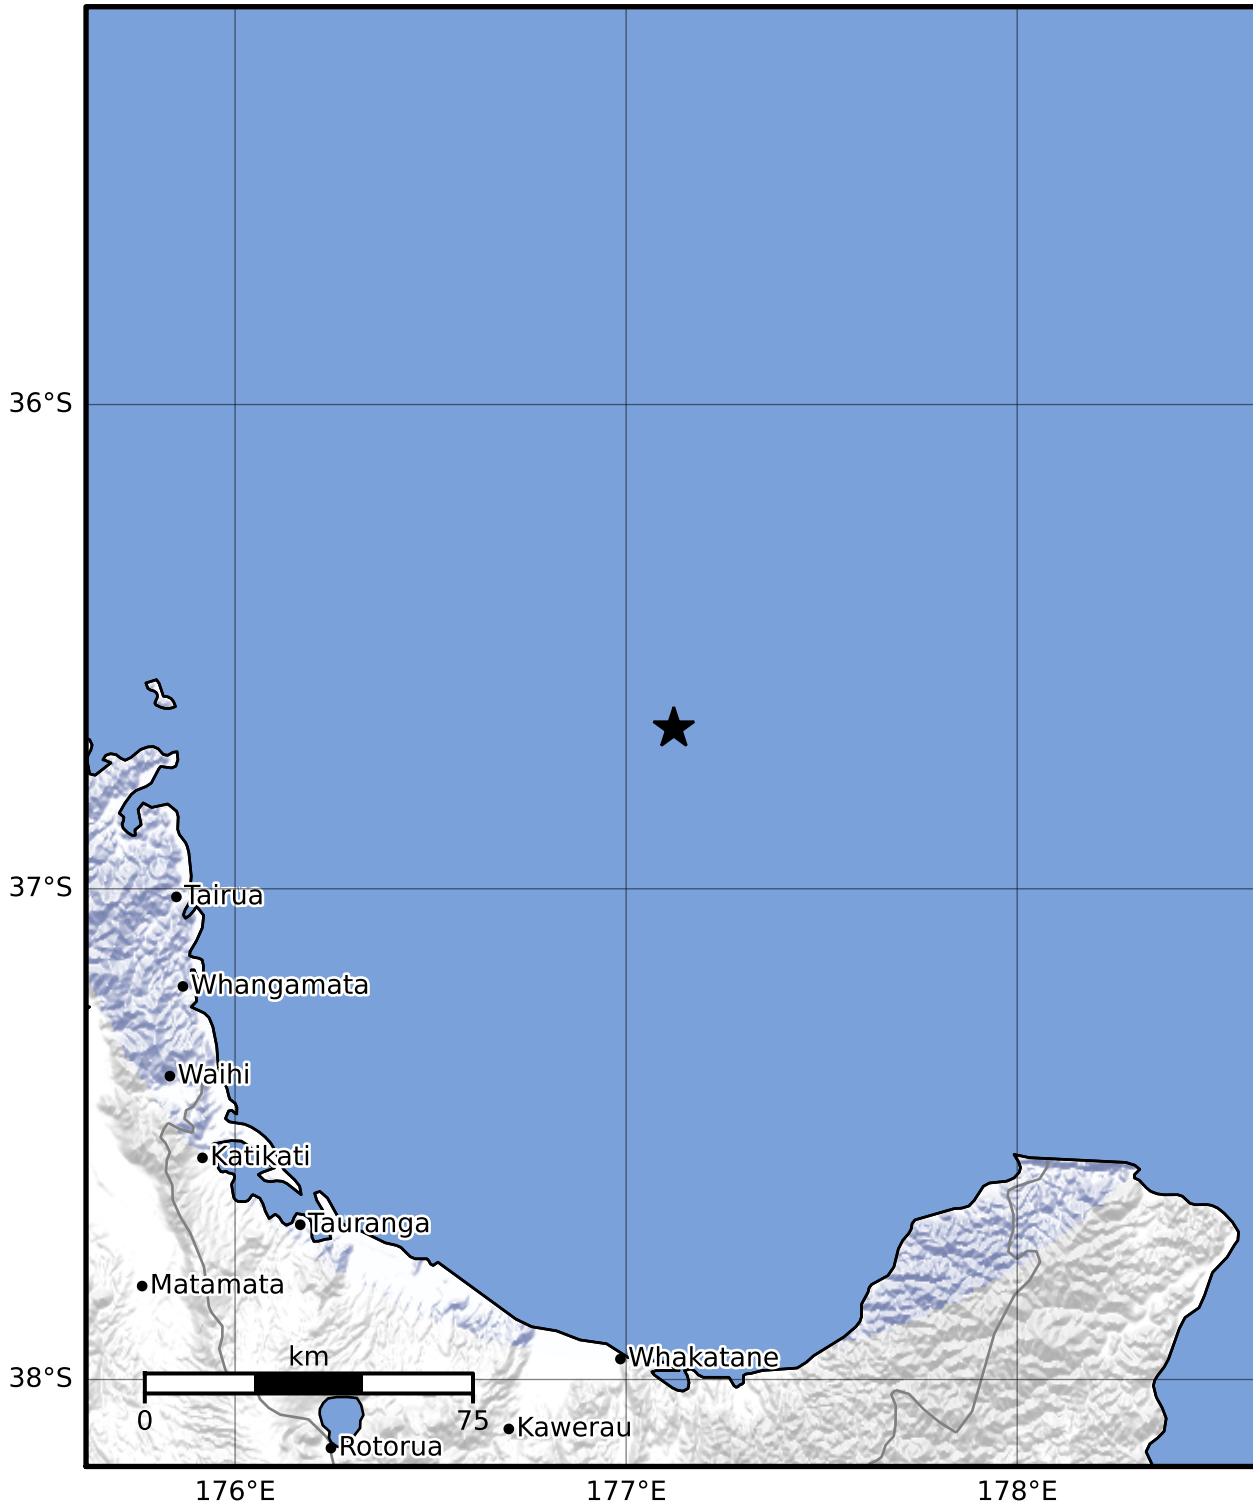

Macroseismic Intensity Map GNS Science

ShakeMap: Raukumara Plain

Aug 27, 2023 21:16:19 UTC M3.6 S36.67 E177.12 Depth: 233.9km ID:2023p645638

SHAKING	Not felt	Weak	Light	Moderate	Strong	Very strong	Severe	Violent	Extreme
DAMAGE	None	None	None	Very light	Light	Moderate	Moderate/heavy	Heavy	Very heavy
PGA(%g)	<0.0464	0.29	1.63	5.16	12.5	22.4	40.2	72.2	>129
PGV(cm/s)	<0.0215	0.125	1.04	4.31	14.5	26.4	48.3	88.4	>162
INTENSITY	I	II-III	IV	V	VI	VII	VIII	IX	X+

Scale based on Moratalla et al.(2021) and Worden et al.(2012) Version 1: Processed 2023-08-27T21:19:50Z

△ Seismic Instrument ○ Reported Intensity

★ Epicenter