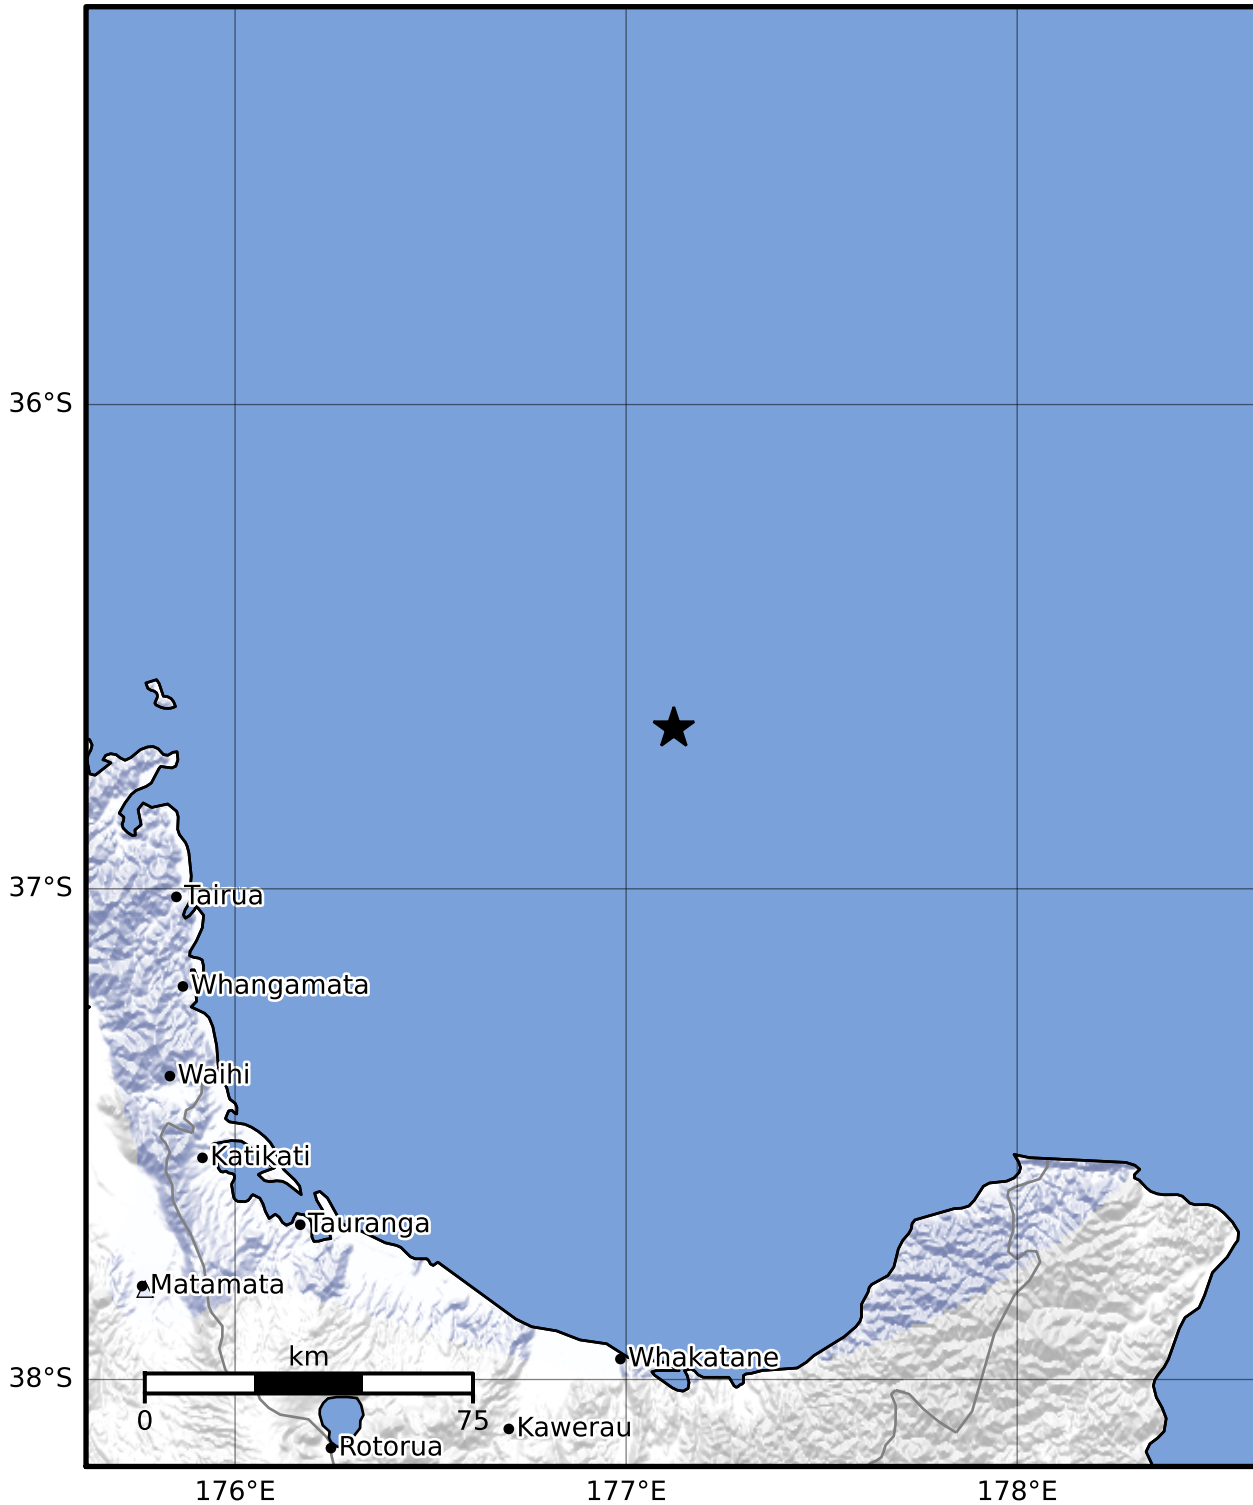

Macroseismic Intensity Map GNS Science

ShakeMap: Raukumara Plain

Aug 27, 2023 21:16:19 UTC M3.6 S36.67 E177.12 Depth: 233.9km ID:2023p645638

SHAKING	Not felt	Weak	Light	Moderate	Strong	Very strong	Severe	Violent	Extreme
DAMAGE	None	None	None	Very light	Light	Moderate	Moderate/heavy	Heavy	Very heavy
PGA(%g)	<0.0464	0.29	1.63	5.16	12.5	22.4	40.2	72.2	>129
PGV(cm/s)	<0.0215	0.125	1.04	4.31	14.5	26.4	48.3	88.4	>162
INTENSITY	I	II-III	IV	V	VI	VII	VIII	IX	X+

Scale based on Moratalla et al.(2021) and Worden et al.(2012) Version 2: Processed 2023-08-27T21:25:43Z

△ Seismic Instrument ○ Reported Intensity

★ Epicenter