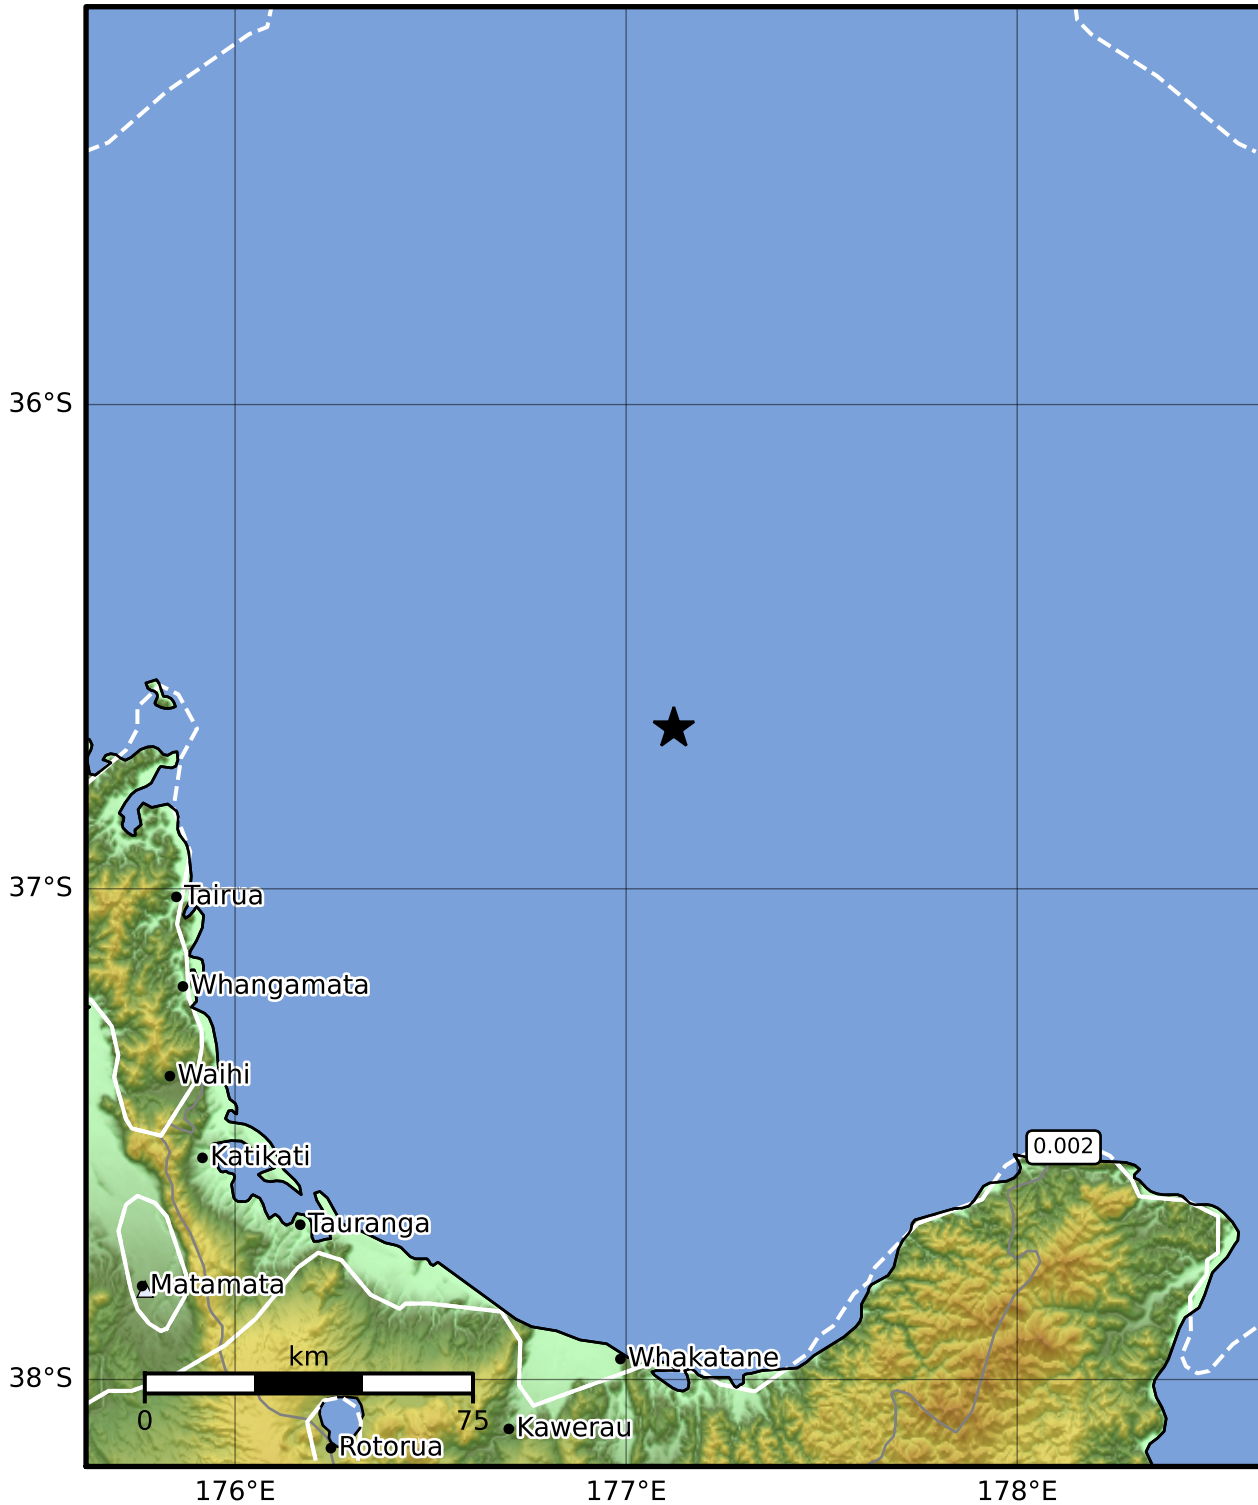

Peak Ground Velocity Map GNS Science

ShakeMap: Raukumara Plain

Aug 27, 2023 21:16:19 UTC M3.6 S36.67 E177.12 Depth: 233.9km ID:2023p645638

PGV (cm/s)	0.1	0.2	0.5	1	2	5	10	20	50	100	200
------------	-----	-----	-----	---	---	---	----	----	----	-----	-----

Scale based on Moratalla et al.(2021) and Worden et al.(2012) Version 3: Processed 2023-08-27T21:31:50Z

△ Seismic Instrument ○ Reported Intensity ★ Epicenter