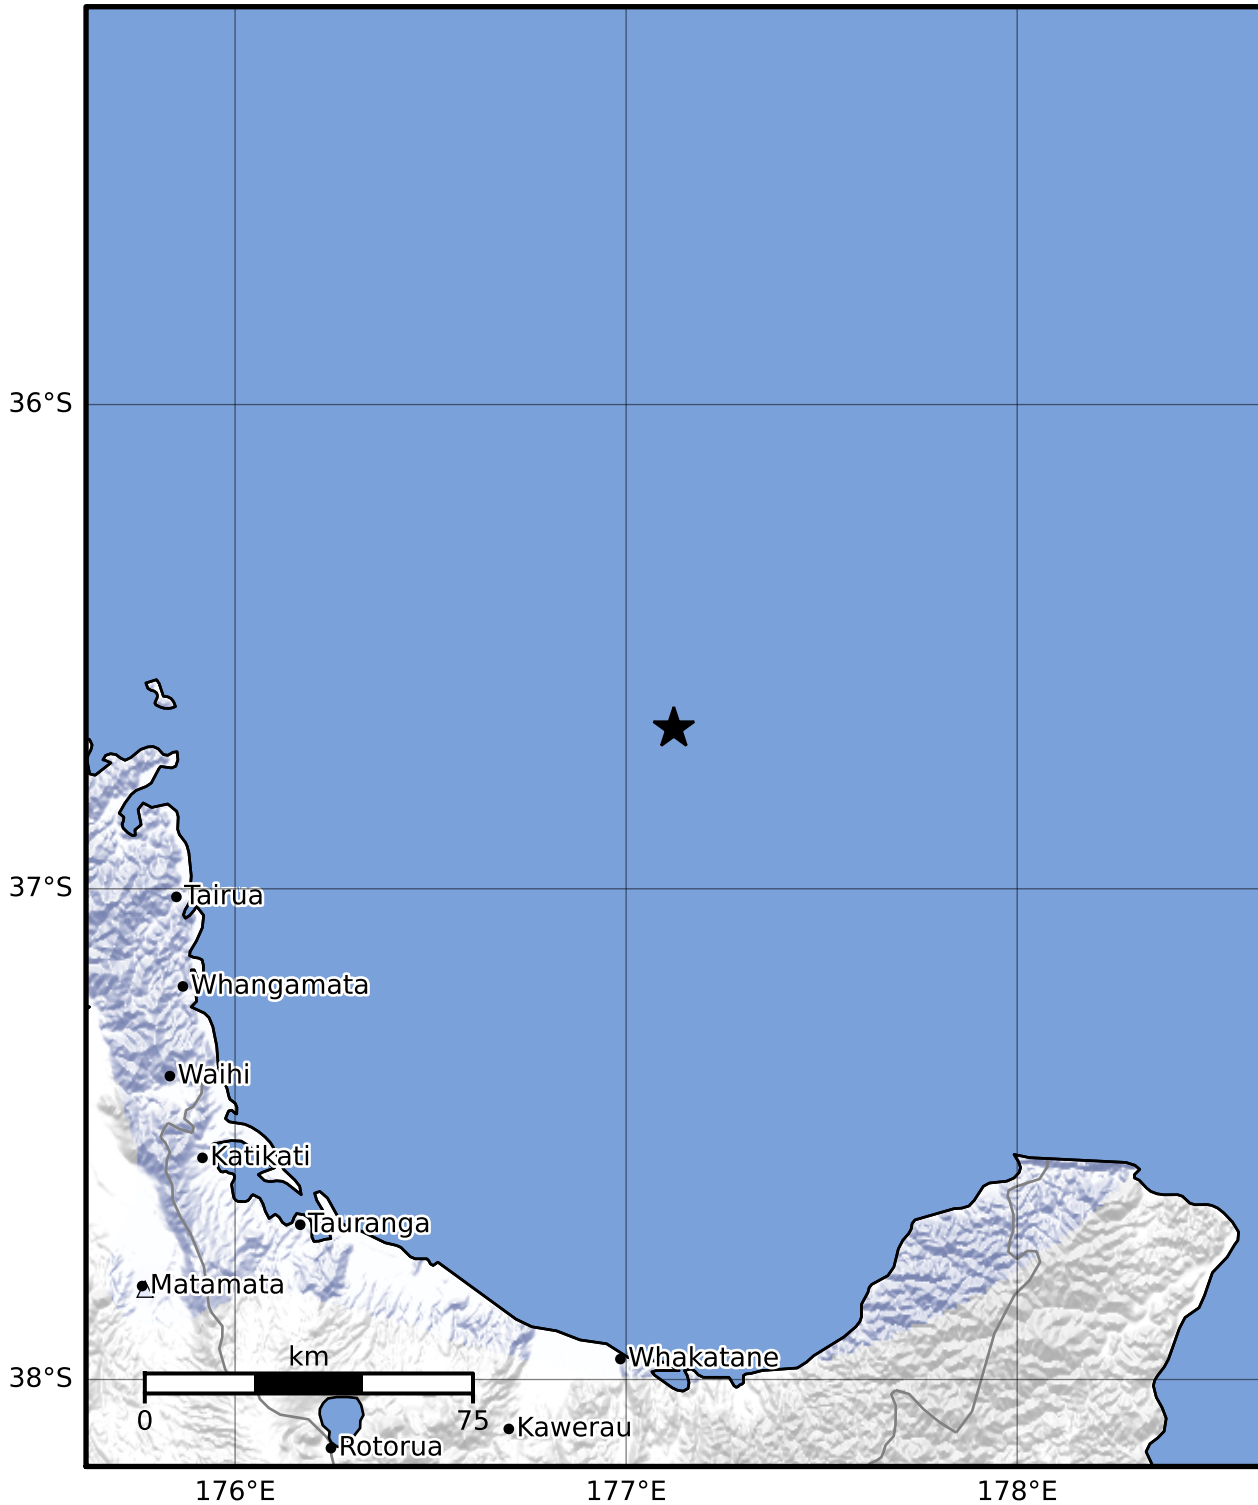

Macroseismic Intensity Map GNS Science

ShakeMap: Raukumara Plain

Aug 27, 2023 21:16:19 UTC M3.6 S36.67 E177.12 Depth: 233.9km ID:2023p645638

SHAKING	Not felt	Weak	Light	Moderate	Strong	Very strong	Severe	Violent	Extreme
DAMAGE	None	None	None	Very light	Light	Moderate	Moderate/heavy	Heavy	Very heavy
PGA(%g)	<0.0464	0.29	1.63	5.16	12.5	22.4	40.2	72.2	>129
PGV(cm/s)	<0.0215	0.125	1.04	4.31	14.5	26.4	48.3	88.4	>162
INTENSITY	I	II-III	IV	V	VI	VII	VIII	IX	X+

Scale based on Moratalla et al.(2021) and Worden et al.(2012) Version 4: Processed 2023-08-27T21:37:54Z

△ Seismic Instrument ○ Reported Intensity ★ Epicenter