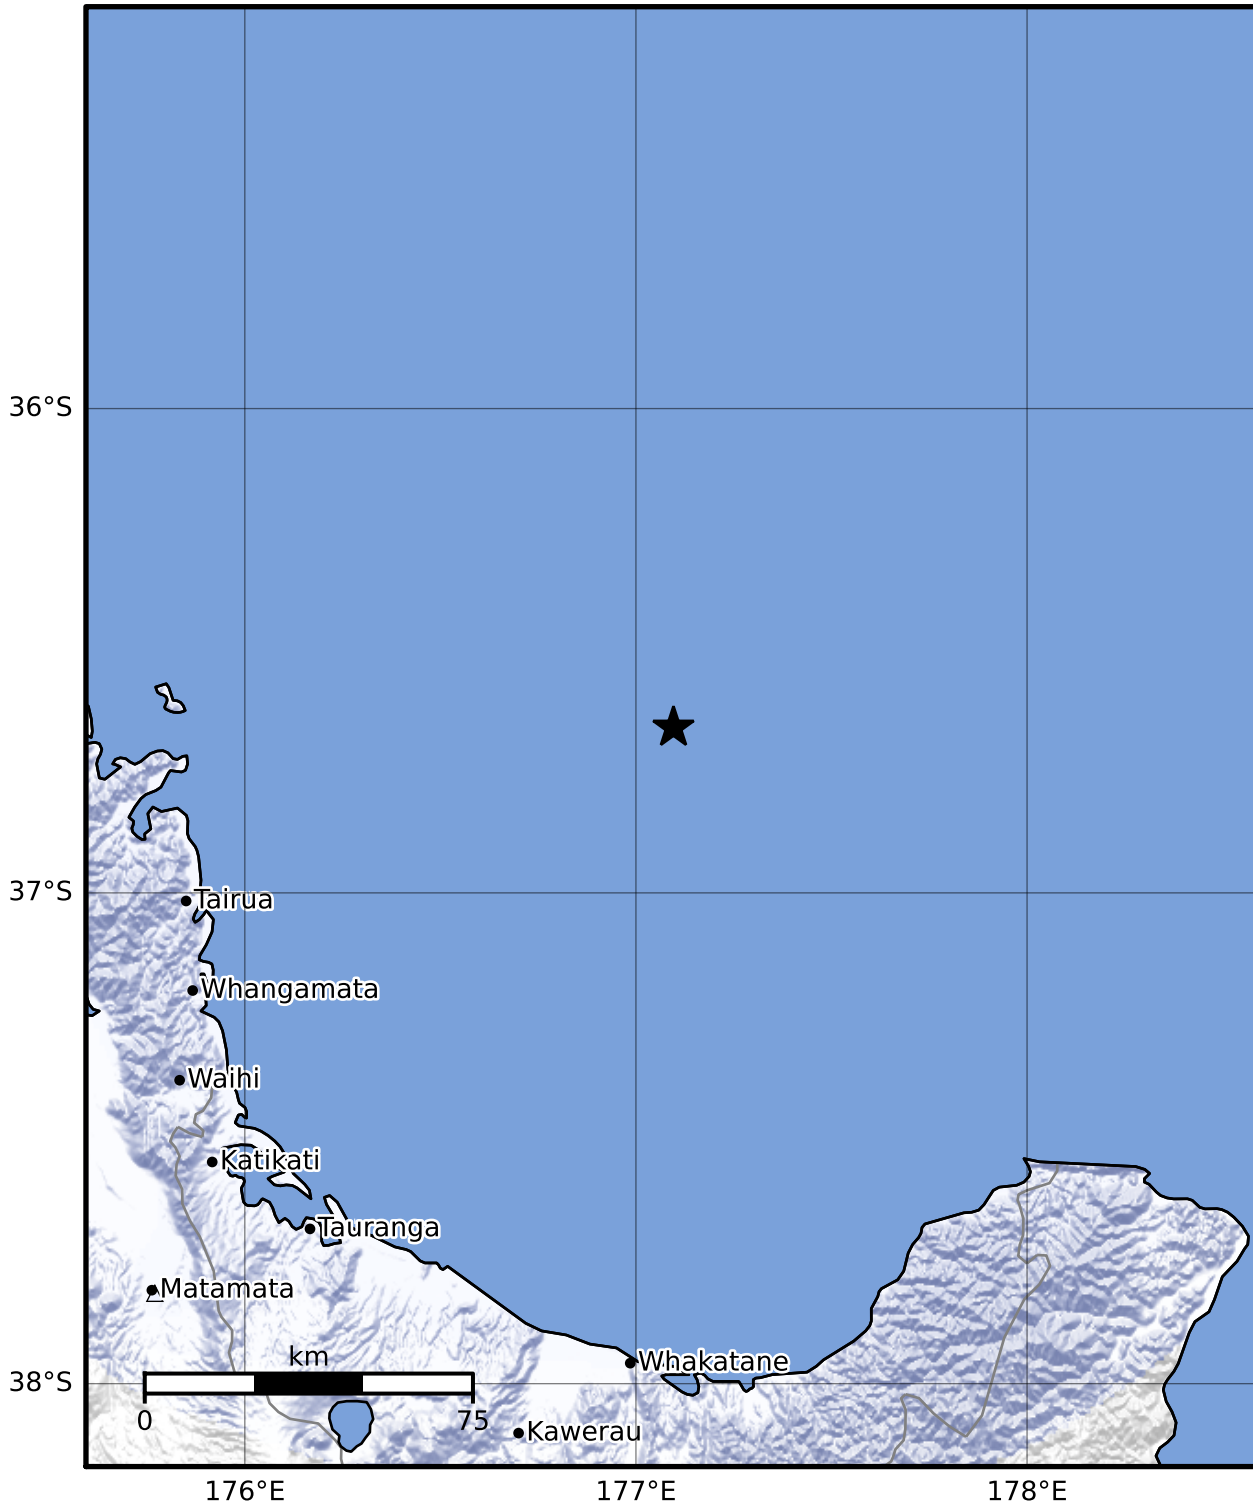

Macroseismic Intensity Map GNS Science

ShakeMap: Raukumara Plain

Aug 27, 2023 21:16:18 UTC M3.7 S36.66 E177.10 Depth: 236.9km ID:2023p645638

SHAKING	Not felt	Weak	Light	Moderate	Strong	Very strong	Severe	Violent	Extreme
DAMAGE	None	None	None	Very light	Light	Moderate	Moderate/heavy	Heavy	Very heavy
PGA(%g)	<0.0464	0.29	1.63	5.16	12.5	22.4	40.2	72.2	>129
PGV(cm/s)	<0.0215	0.125	1.04	4.31	14.5	26.4	48.3	88.4	>162
INTENSITY	I	II-III	IV	V	VI	VII	VIII	IX	X+

Scale based on Moratalla et al.(2021) and Worden et al.(2012) Version 9: Processed 2023-08-27T23:17:10Z

△ Seismic Instrument ○ Reported Intensity

★ Epicenter