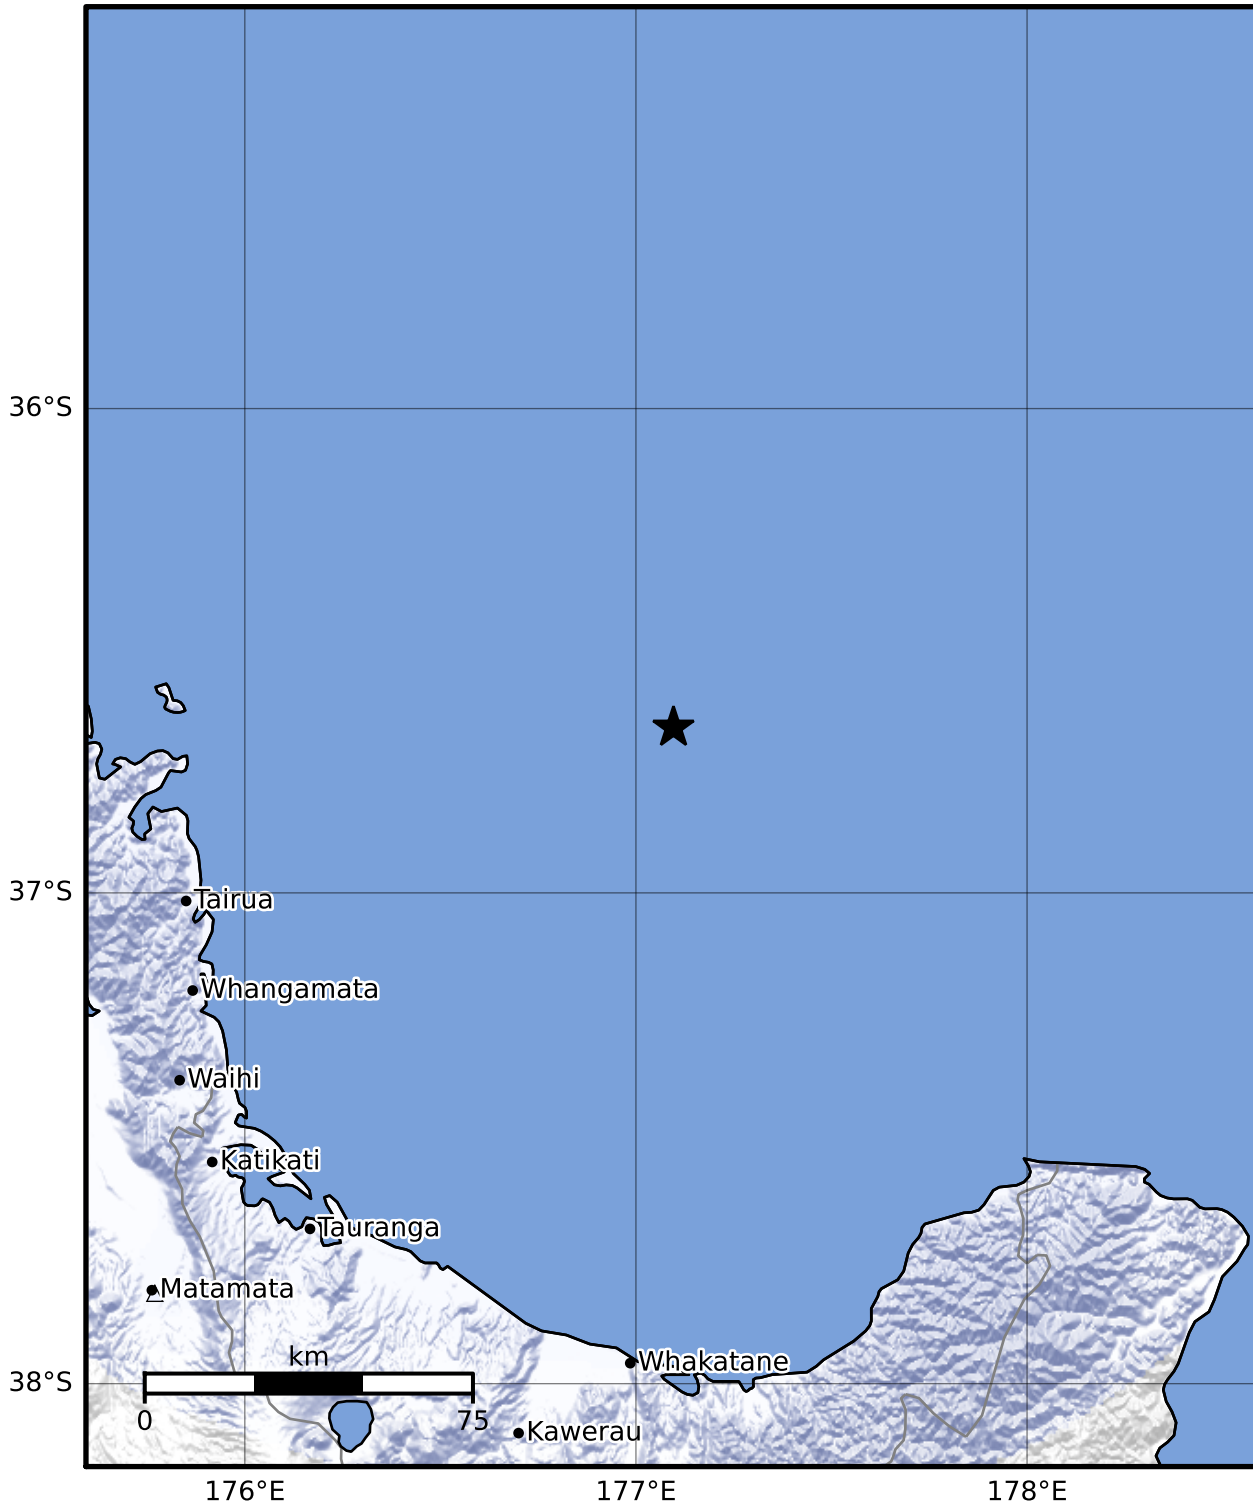

Macroseismic Intensity Map GNS Science

ShakeMap: Raukumara Plain

Aug 27, 2023 21:16:18 UTC M3.7 S36.66 E177.10 Depth: 236.9km ID:2023p645638

SHAKING	Not felt	Weak	Light	Moderate	Strong	Very strong	Severe	Violent	Extreme
DAMAGE	None	None	None	Very light	Light	Moderate	Moderate/heavy	Heavy	Very heavy
PGA(%g)	<0.0464	0.29	1.63	5.16	12.5	22.4	40.2	72.2	>129
PGV(cm/s)	<0.0215	0.125	1.04	4.31	14.5	26.4	48.3	88.4	>162
INTENSITY	I	II-III	IV	V	VI	VII	VIII	IX	X+

Scale based on Moratalla et al.(2021) and Worden et al.(2012) Version 10: Processed 2023-08-28T03:17:07Z

△ Seismic Instrument ○ Reported Intensity

★ Epicenter