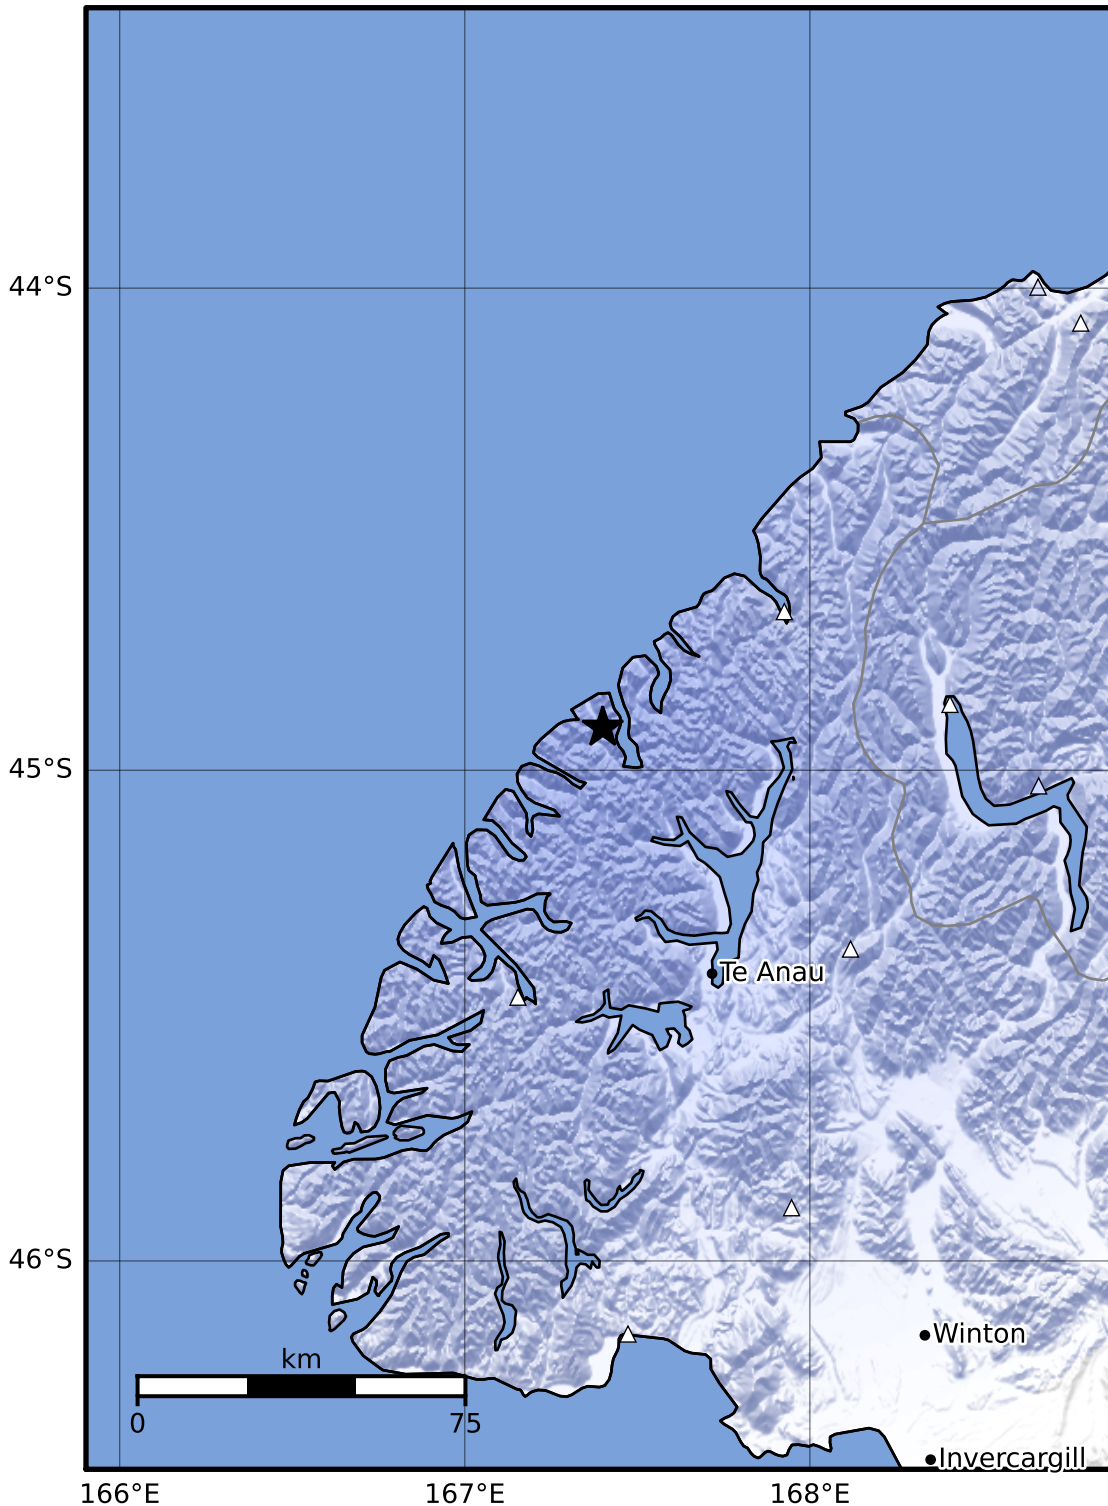

Macroseismic Intensity Map GNS Science

ShakeMap: Fiordland

Aug 28, 2023 15:02:26 UTC M3.4 S44.91 E167.40 Depth: 86.3km ID:2023p647639

SHAKING	Not felt	Weak	Light	Moderate	Strong	Very strong	Severe	Violent	Extreme
DAMAGE	None	None	None	Very light	Light	Moderate	Moderate/heavy	Heavy	Very heavy
PGA(%g)	<0.0464	0.29	1.63	5.16	12.5	22.4	40.2	72.2	>129
PGV(cm/s)	<0.0215	0.125	1.04	4.31	14.5	26.4	48.3	88.4	>162
INTENSITY	I	II-III	IV	V	VI	VII	VIII	IX	X+

Scale based on Moratalla et al.(2021) and Worden et al.(2012) Version 3: Processed 2023-08-28T15:17:02Z

△ Seismic Instrument ○ Reported Intensity

★ Epicenter