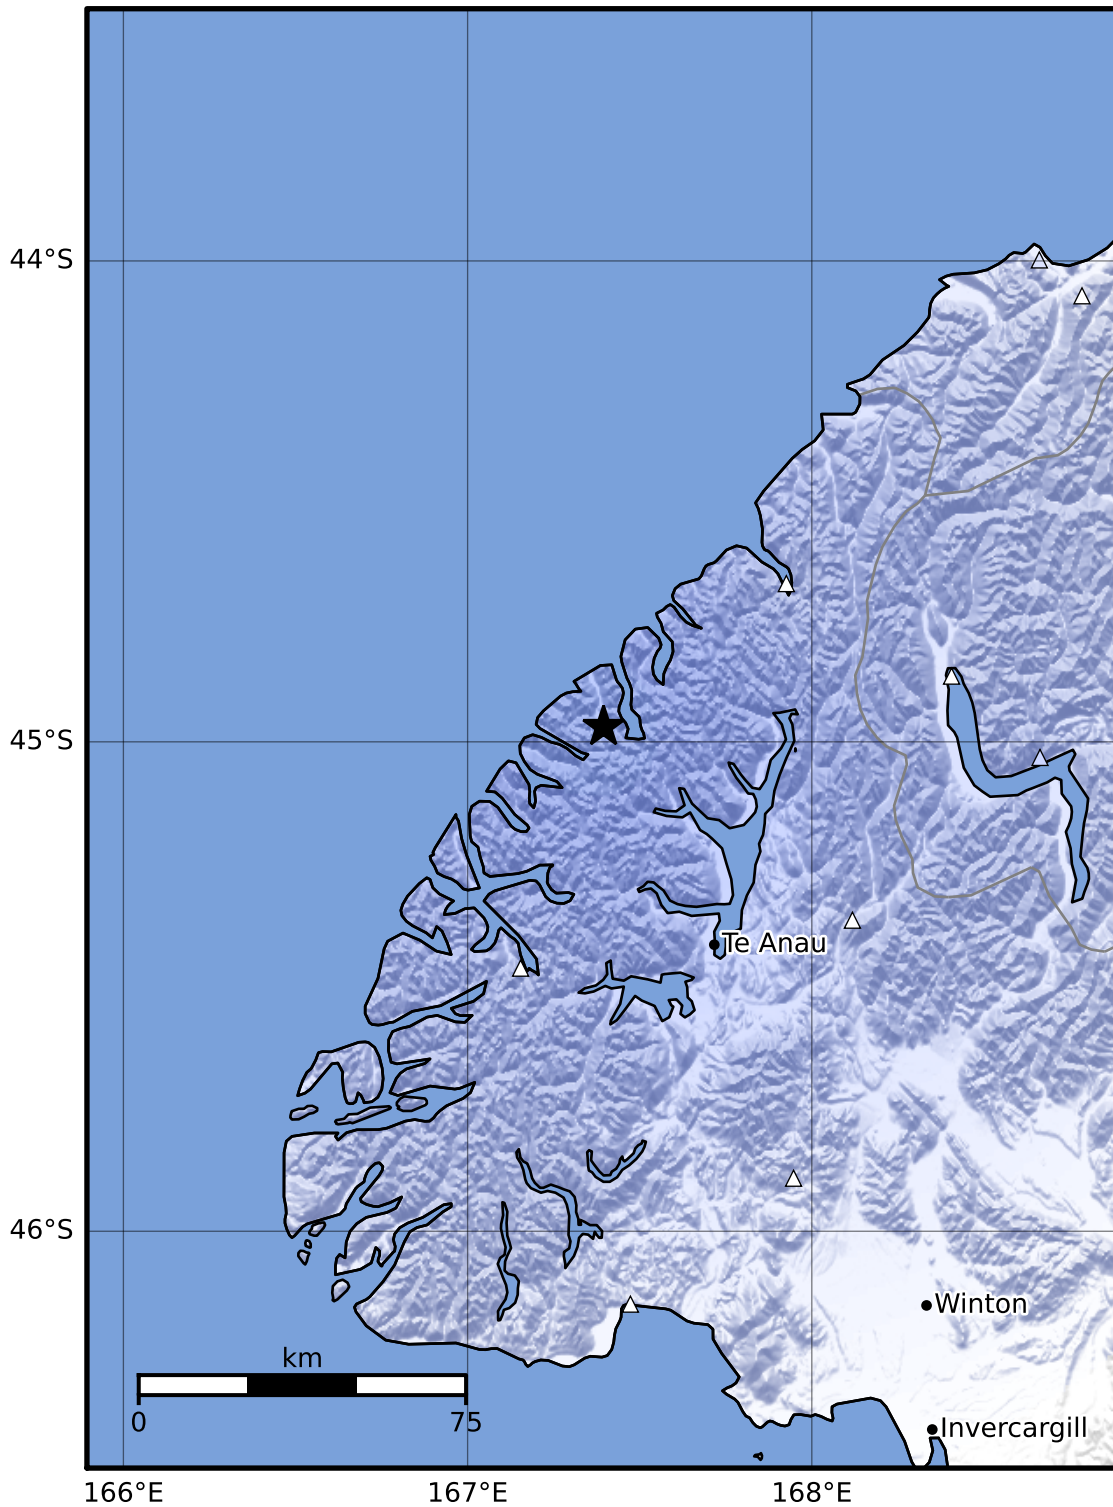

Macroseismic Intensity Map GNS Science

ShakeMap: Fiordland

Aug 28, 2023 15:02:28 UTC M3.4 S44.97 E167.40 Depth: 73.1km ID:2023p647639

SHAKING	Not felt	Weak	Light	Moderate	Strong	Very strong	Severe	Violent	Extreme
DAMAGE	None	None	None	Very light	Light	Moderate	Moderate/heavy	Heavy	Very heavy
PGA(%g)	<0.0464	0.29	1.63	5.16	12.5	22.4	40.2	72.2	>129
PGV(cm/s)	<0.0215	0.125	1.04	4.31	14.5	26.4	48.3	88.4	>162
INTENSITY	I	II-III	IV	V	VI	VII	VIII	IX	X+

Scale based on Moratalla et al.(2021) and Worden et al.(2012) Version 4: Processed 2023-08-28T15:23:13Z

△ Seismic Instrument ○ Reported Intensity

★ Epicenter