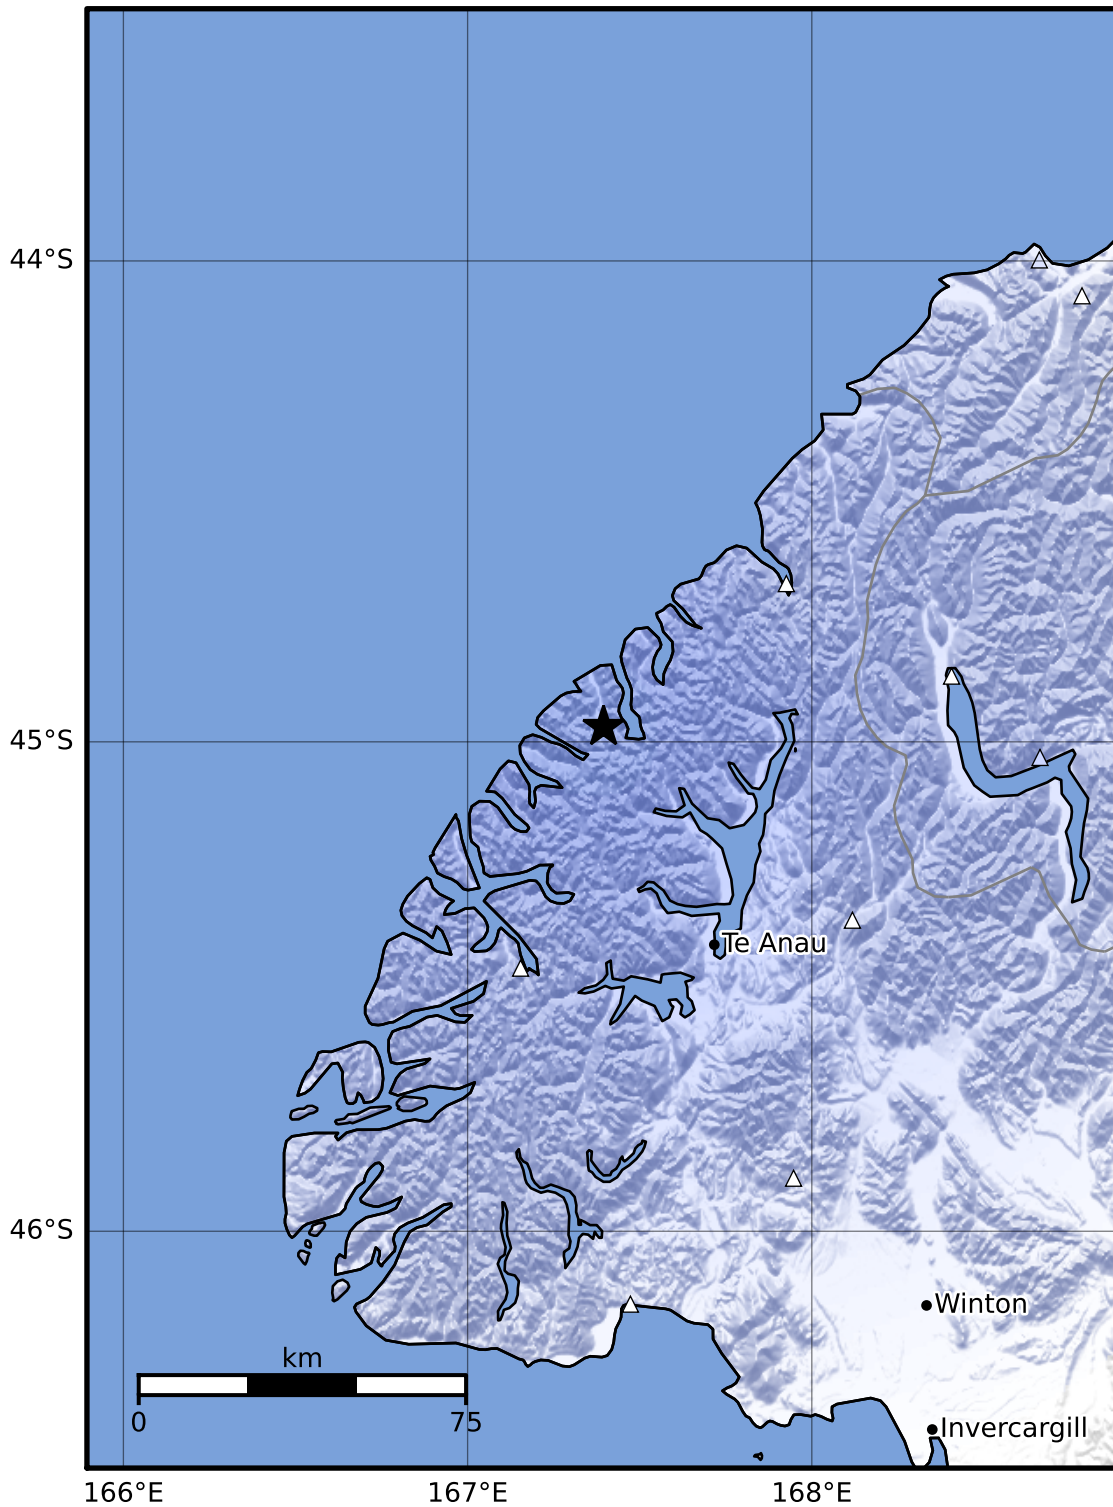

Macroseismic Intensity Map GNS Science

ShakeMap: Fiordland

Aug 28, 2023 15:02:28 UTC M3.4 S44.97 E167.40 Depth: 73.1km ID:2023p647639

SHAKING	Not felt	Weak	Light	Moderate	Strong	Very strong	Severe	Violent	Extreme
DAMAGE	None	None	None	Very light	Light	Moderate	Moderate/heavy	Heavy	Very heavy
PGA(%g)	<0.0464	0.29	1.63	5.16	12.5	22.4	40.2	72.2	>129
PGV(cm/s)	<0.0215	0.125	1.04	4.31	14.5	26.4	48.3	88.4	>162
INTENSITY	I	II-III	IV	V	VI	VII	VIII	IX	X+

Scale based on Moratalla et al.(2021) and Worden et al.(2012) Version 5: Processed 2023-08-28T15:29:23Z

△ Seismic Instrument ○ Reported Intensity

★ Epicenter