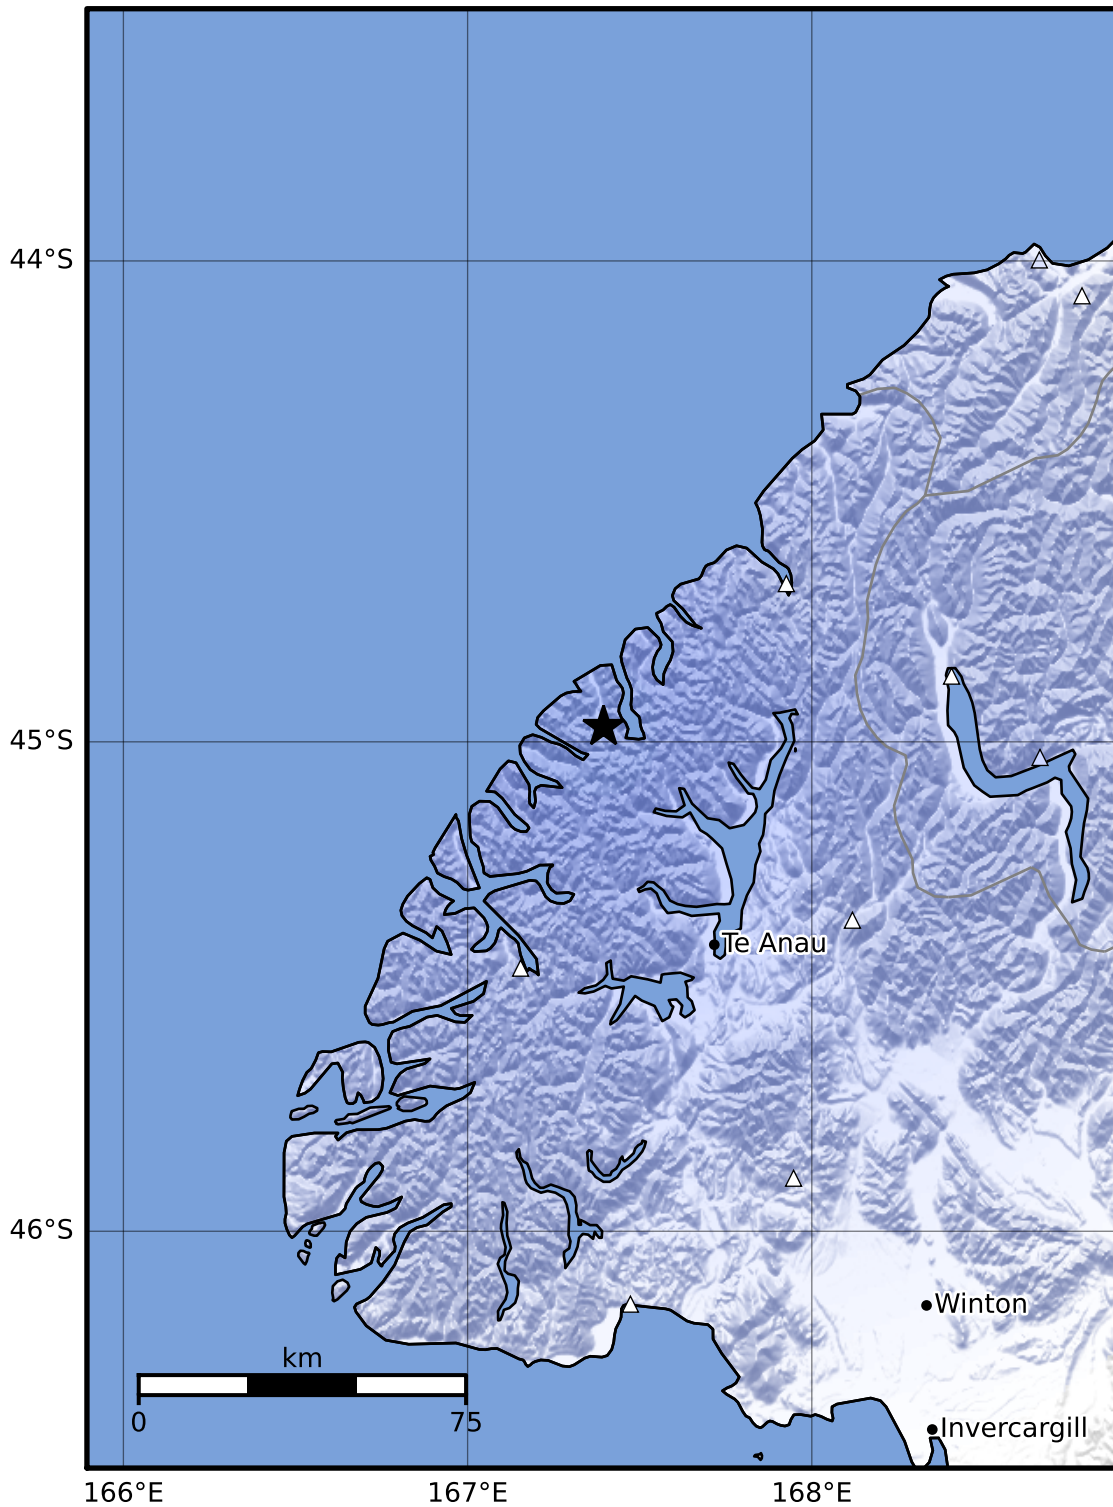

Macroseismic Intensity Map GNS Science

ShakeMap: Fiordland

Aug 28, 2023 15:02:28 UTC M3.4 S44.97 E167.40 Depth: 73.1km ID:2023p647639

SHAKING	Not felt	Weak	Light	Moderate	Strong	Very strong	Severe	Violent	Extreme
DAMAGE	None	None	None	Very light	Light	Moderate	Moderate/heavy	Heavy	Very heavy
PGA(%g)	<0.0464	0.29	1.63	5.16	12.5	22.4	40.2	72.2	>129
PGV(cm/s)	<0.0215	0.125	1.04	4.31	14.5	26.4	48.3	88.4	>162
INTENSITY	I	II-III	IV	V	VI	VII	VIII	IX	X+

Scale based on Moratalla et al.(2021) and Worden et al.(2012) Version 6: Processed 2023-08-28T15:35:34Z

△ Seismic Instrument ○ Reported Intensity

★ Epicenter