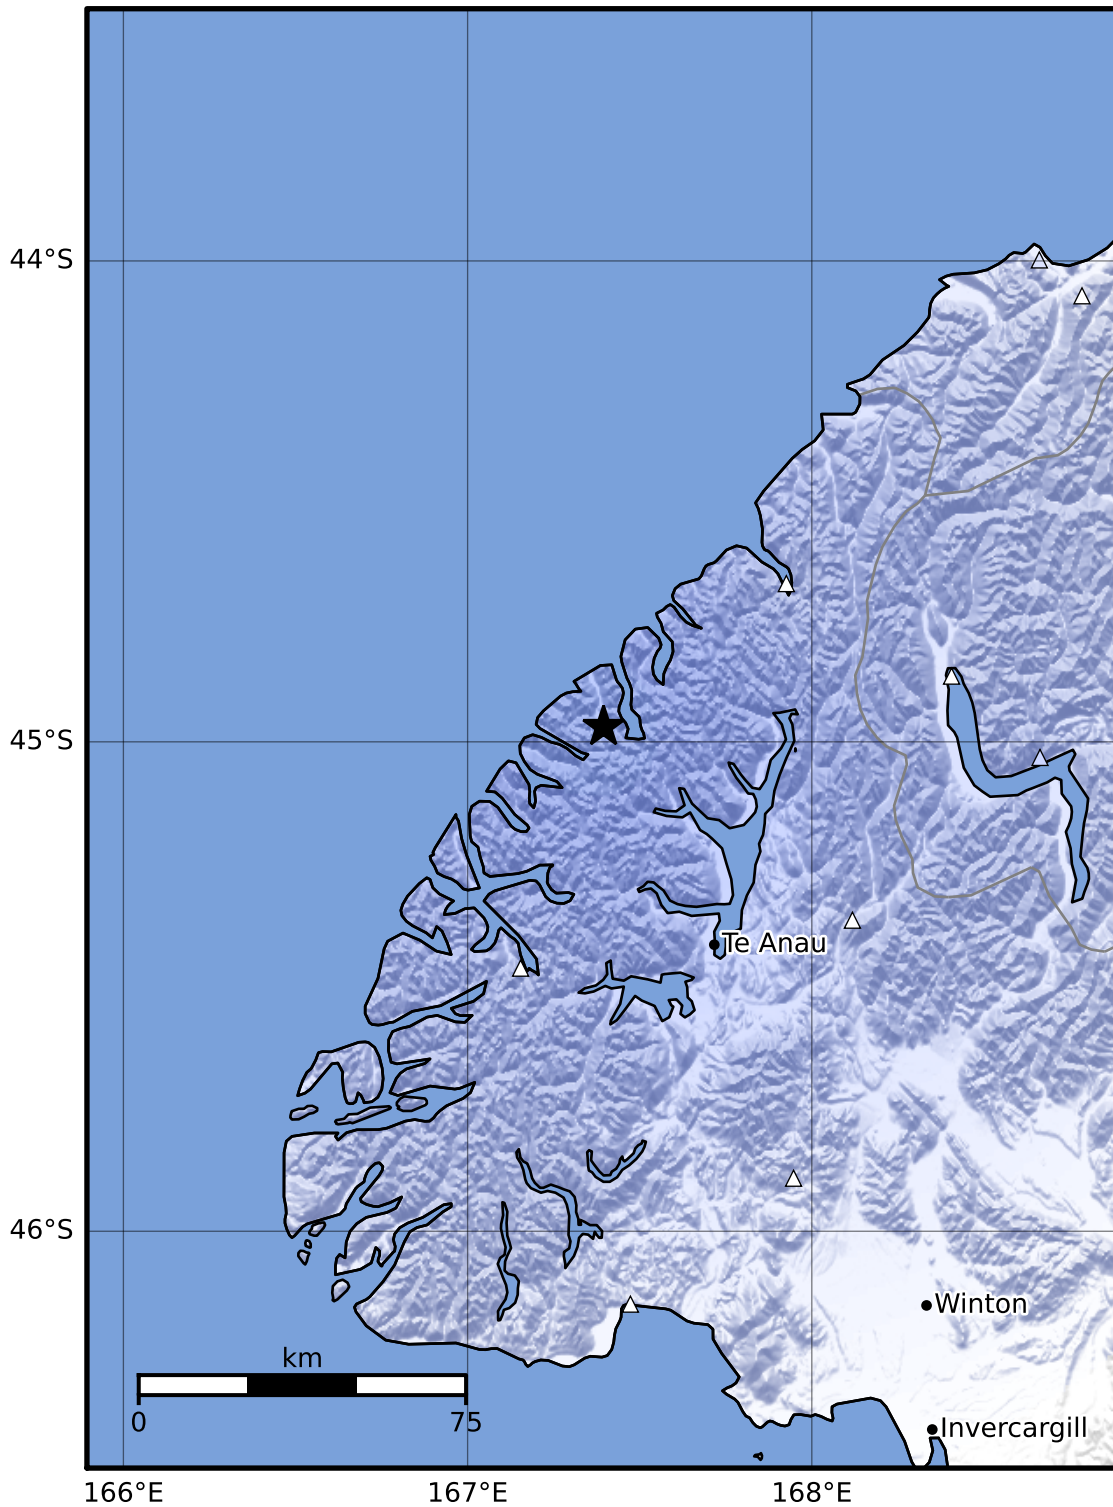

Macroseismic Intensity Map GNS Science

ShakeMap: Fiordland

Aug 28, 2023 15:02:28 UTC M3.4 S44.97 E167.40 Depth: 73.1km ID:2023p647639

SHAKING	Not felt	Weak	Light	Moderate	Strong	Very strong	Severe	Violent	Extreme
DAMAGE	None	None	None	Very light	Light	Moderate	Moderate/heavy	Heavy	Very heavy
PGA(%g)	<0.0464	0.29	1.63	5.16	12.5	22.4	40.2	72.2	>129
PGV(cm/s)	<0.0215	0.125	1.04	4.31	14.5	26.4	48.3	88.4	>162
INTENSITY	I	II-III	IV	V	VI	VII	VIII	IX	X+

Scale based on Moratalla et al.(2021) and Worden et al.(2012) Version 9: Processed 2023-08-28T17:03:15Z

△ Seismic Instrument ○ Reported Intensity

★ Epicenter