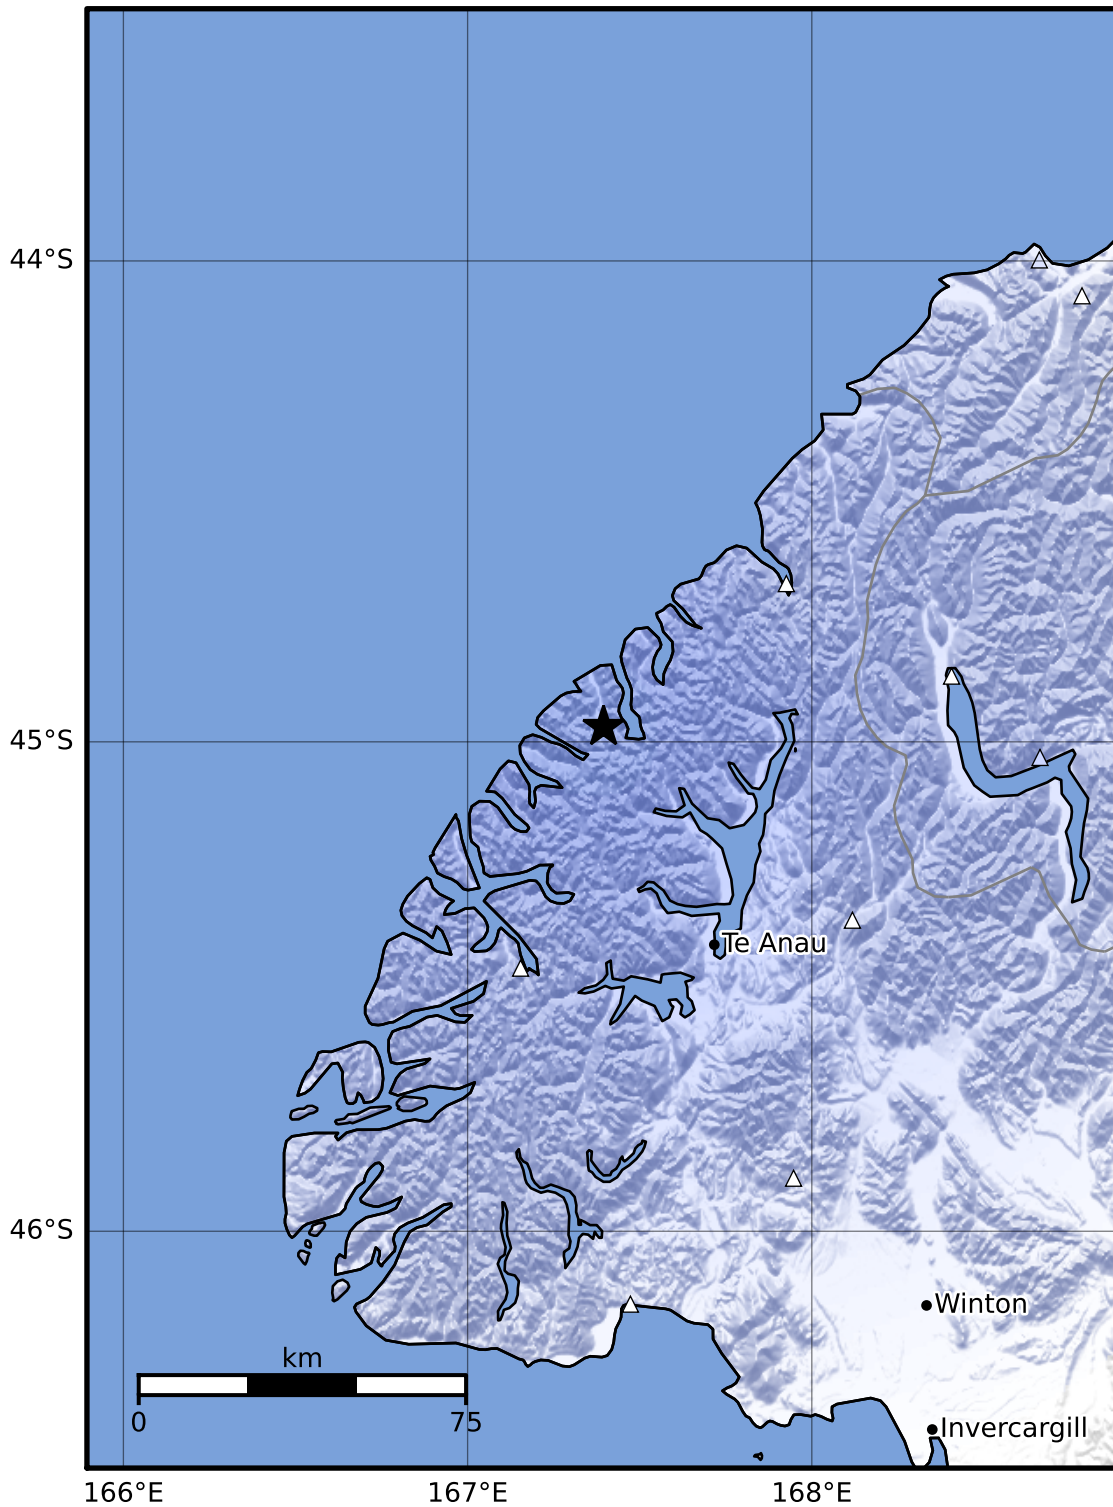

Macroseismic Intensity Map GNS Science

ShakeMap: Fiordland

Aug 28, 2023 15:02:28 UTC M3.4 S44.97 E167.40 Depth: 73.1km ID:2023p647639

SHAKING	Not felt	Weak	Light	Moderate	Strong	Very strong	Severe	Violent	Extreme
DAMAGE	None	None	None	Very light	Light	Moderate	Moderate/heavy	Heavy	Very heavy
PGA(%g)	<0.0464	0.29	1.63	5.16	12.5	22.4	40.2	72.2	>129
PGV(cm/s)	<0.0215	0.125	1.04	4.31	14.5	26.4	48.3	88.4	>162
INTENSITY	I	II-III	IV	V	VI	VII	VIII	IX	X+

Scale based on Moratalla et al.(2021) and Worden et al.(2012) Version 11: Processed 2023-08-28T21:03:15Z

△ Seismic Instrument ○ Reported Intensity

★ Epicenter