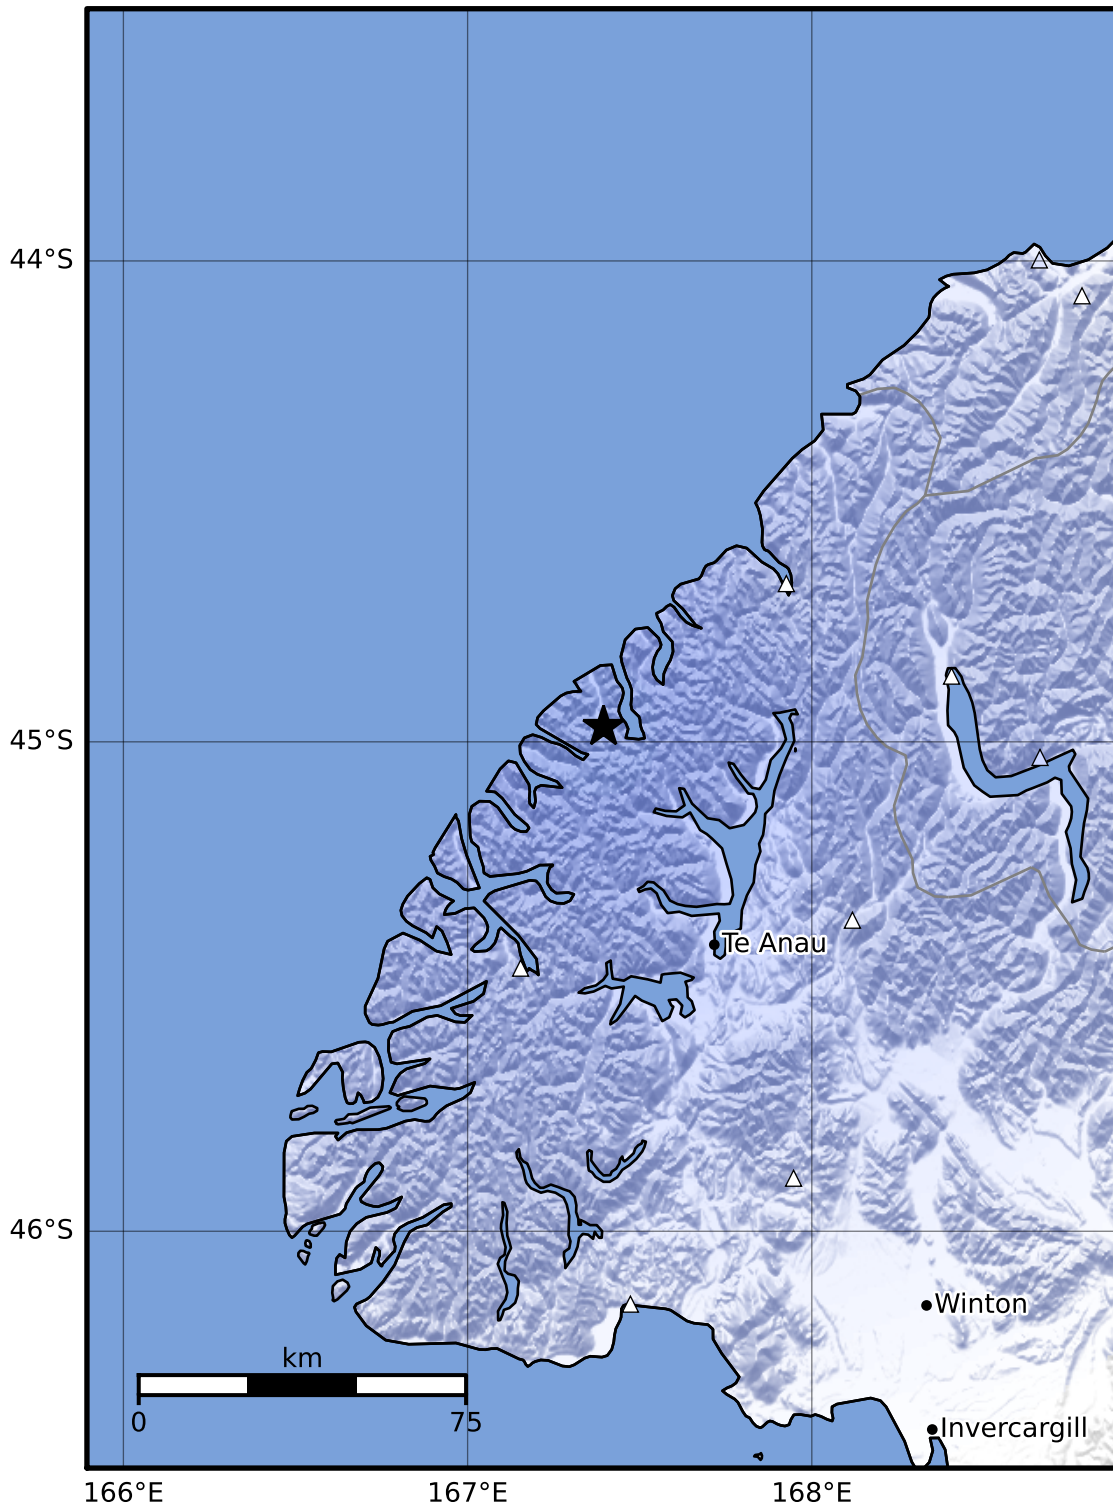

Macroseismic Intensity Map GNS Science

ShakeMap: Fiordland

Aug 28, 2023 15:02:28 UTC M3.4 S44.97 E167.40 Depth: 73.1km ID:2023p647639

SHAKING	Not felt	Weak	Light	Moderate	Strong	Very strong	Severe	Violent	Extreme
DAMAGE	None	None	None	Very light	Light	Moderate	Moderate/heavy	Heavy	Very heavy
PGA(%g)	<0.0464	0.29	1.63	5.16	12.5	22.4	40.2	72.2	>129
PGV(cm/s)	<0.0215	0.125	1.04	4.31	14.5	26.4	48.3	88.4	>162
INTENSITY	I	II-III	IV	V	VI	VII	VIII	IX	X+

Scale based on Moratalla et al.(2021) and Worden et al.(2012) Version 10: Processed 2023-08-29T15:03:16Z

△ Seismic Instrument ○ Reported Intensity

★ Epicenter