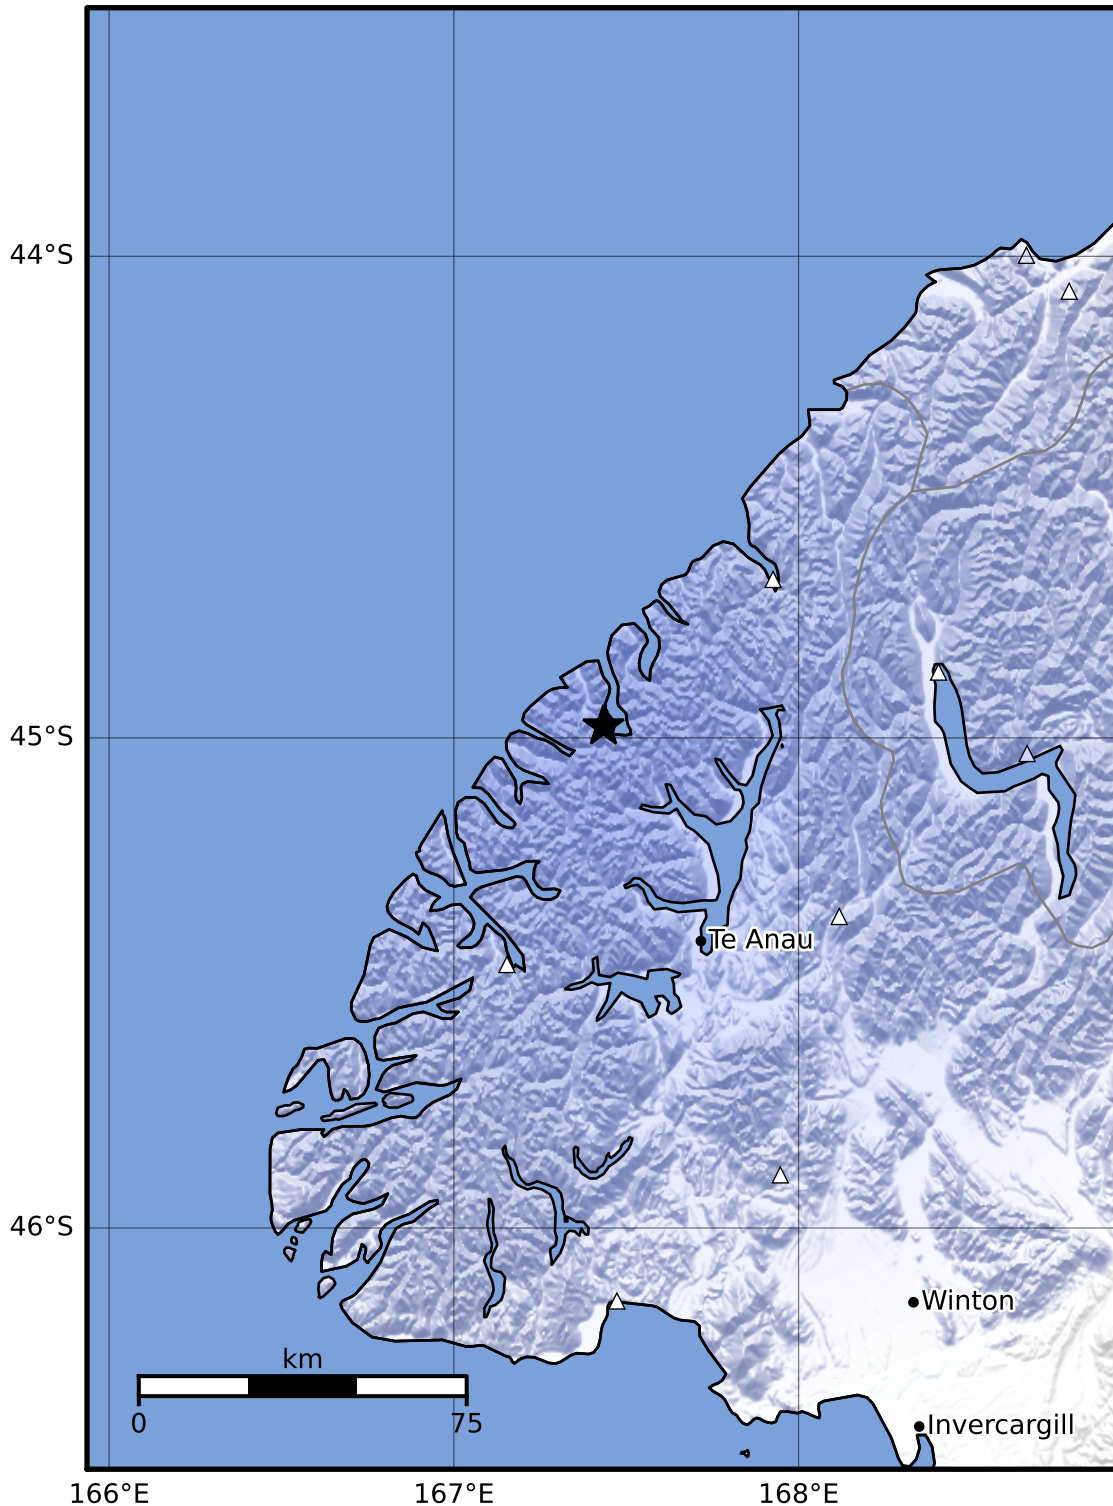

Macroseismic Intensity Map GNS Science

ShakeMap: Fiordland

Aug 28, 2023 15:02:28 UTC M3.3 S44.98 E167.43 Depth: 72.1km ID:2023p647639

SHAKING	Not felt	Weak	Light	Moderate	Strong	Very strong	Severe	Violent	Extreme
DAMAGE	None	None	None	Very light	Light	Moderate	Moderate/heavy	Heavy	Very heavy
PGA(%g)	<0.0464	0.29	1.63	5.16	12.5	22.4	40.2	72.2	>129
PGV(cm/s)	<0.0215	0.125	1.04	4.31	14.5	26.4	48.3	88.4	>162
INTENSITY	I	II-III	IV	V	VI	VII	VIII	IX	X+

Scale based on Moratalla et al.(2021) and Worden et al.(2012) Version 14: Processed 2023-09-14T22:34:13Z

△ Seismic Instrument ○ Reported Intensity

★ Epicenter