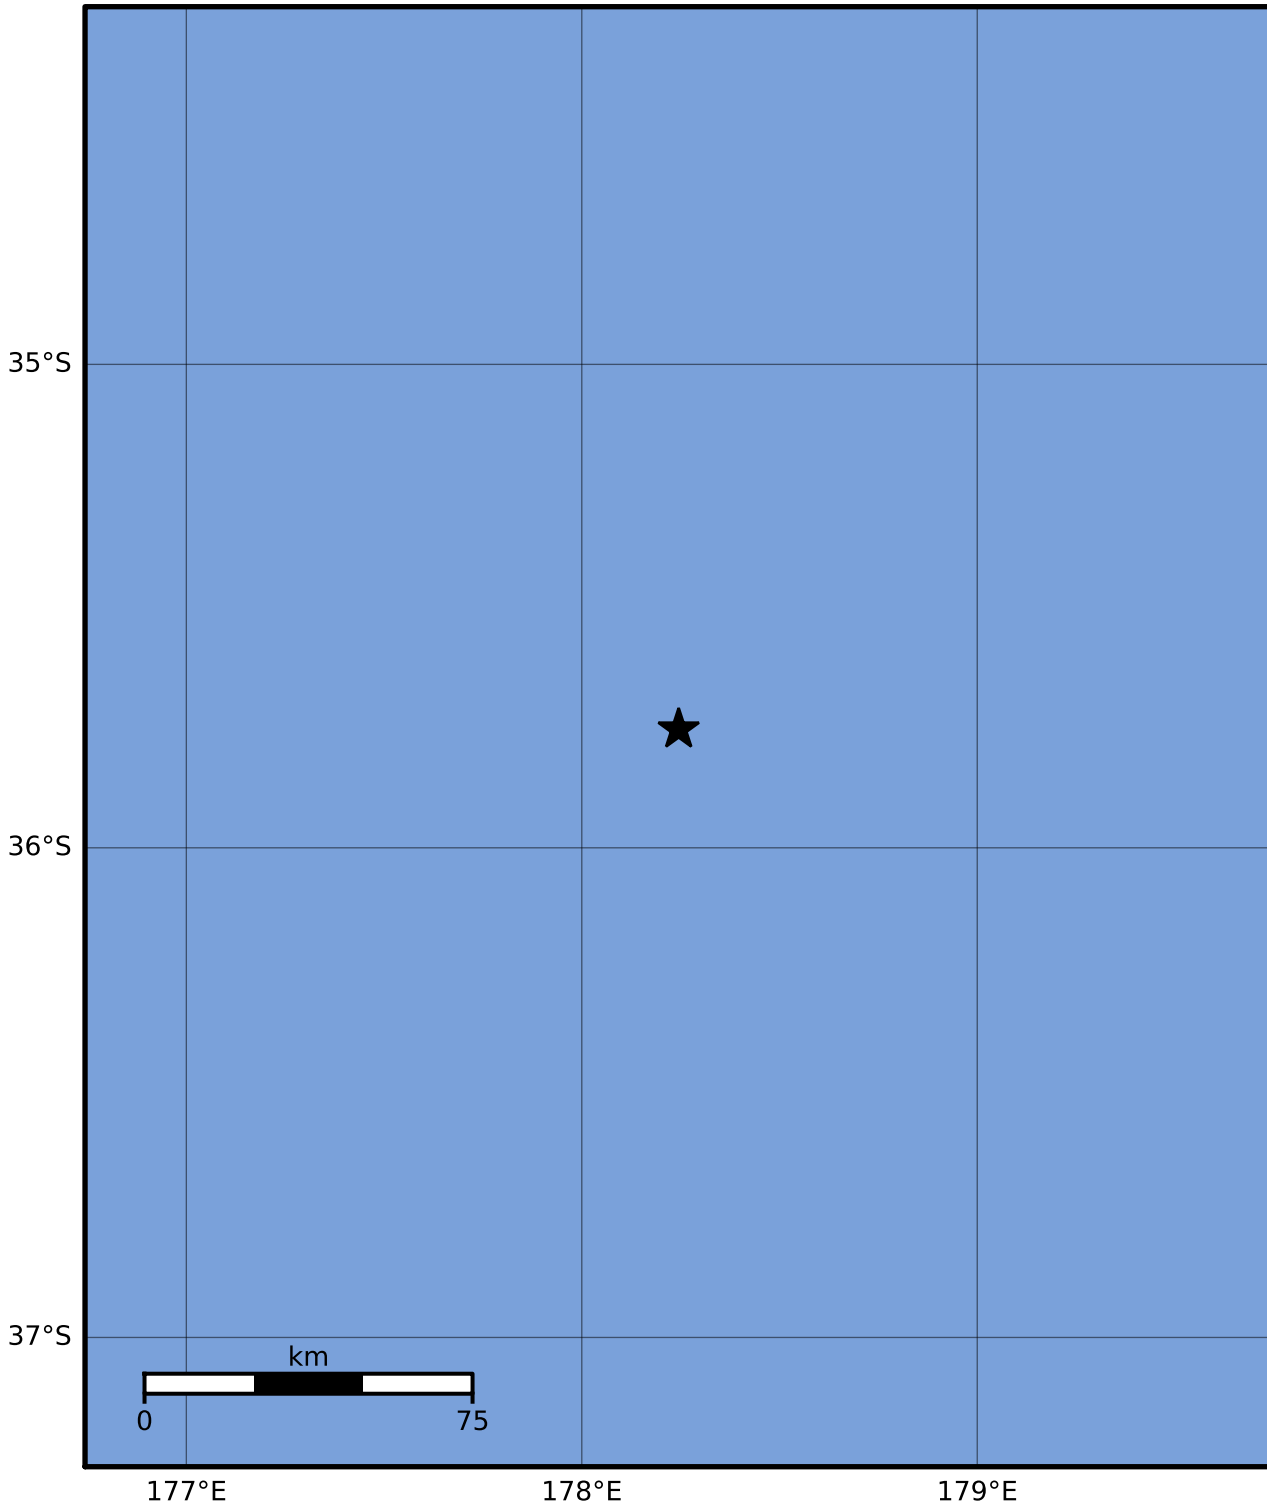

Macroseismic Intensity Map GNS Science

ShakeMap: Raukumara Plain

Aug 28, 2023 23:57:19 UTC M3.4 S35.76 E178.25 Depth: 182.9km ID:2023p648644

SHAKING	Not felt	Weak	Light	Moderate	Strong	Very strong	Severe	Violent	Extreme
DAMAGE	None	None	None	Very light	Light	Moderate	Moderate/heavy	Heavy	Very heavy
PGA(%g)	<0.0464	0.29	1.63	5.16	12.5	22.4	40.2	72.2	>129
PGV(cm/s)	<0.0215	0.125	1.04	4.31	14.5	26.4	48.3	88.4	>162
INTENSITY	I	II-III	IV	V	VI	VII	VIII	IX	X+

Scale based on Moratalla et al.(2021) and Worden et al.(2012) Version 8: Processed 2023-08-29T02:58:08Z

△ Seismic Instrument ○ Reported Intensity

★ Epicenter