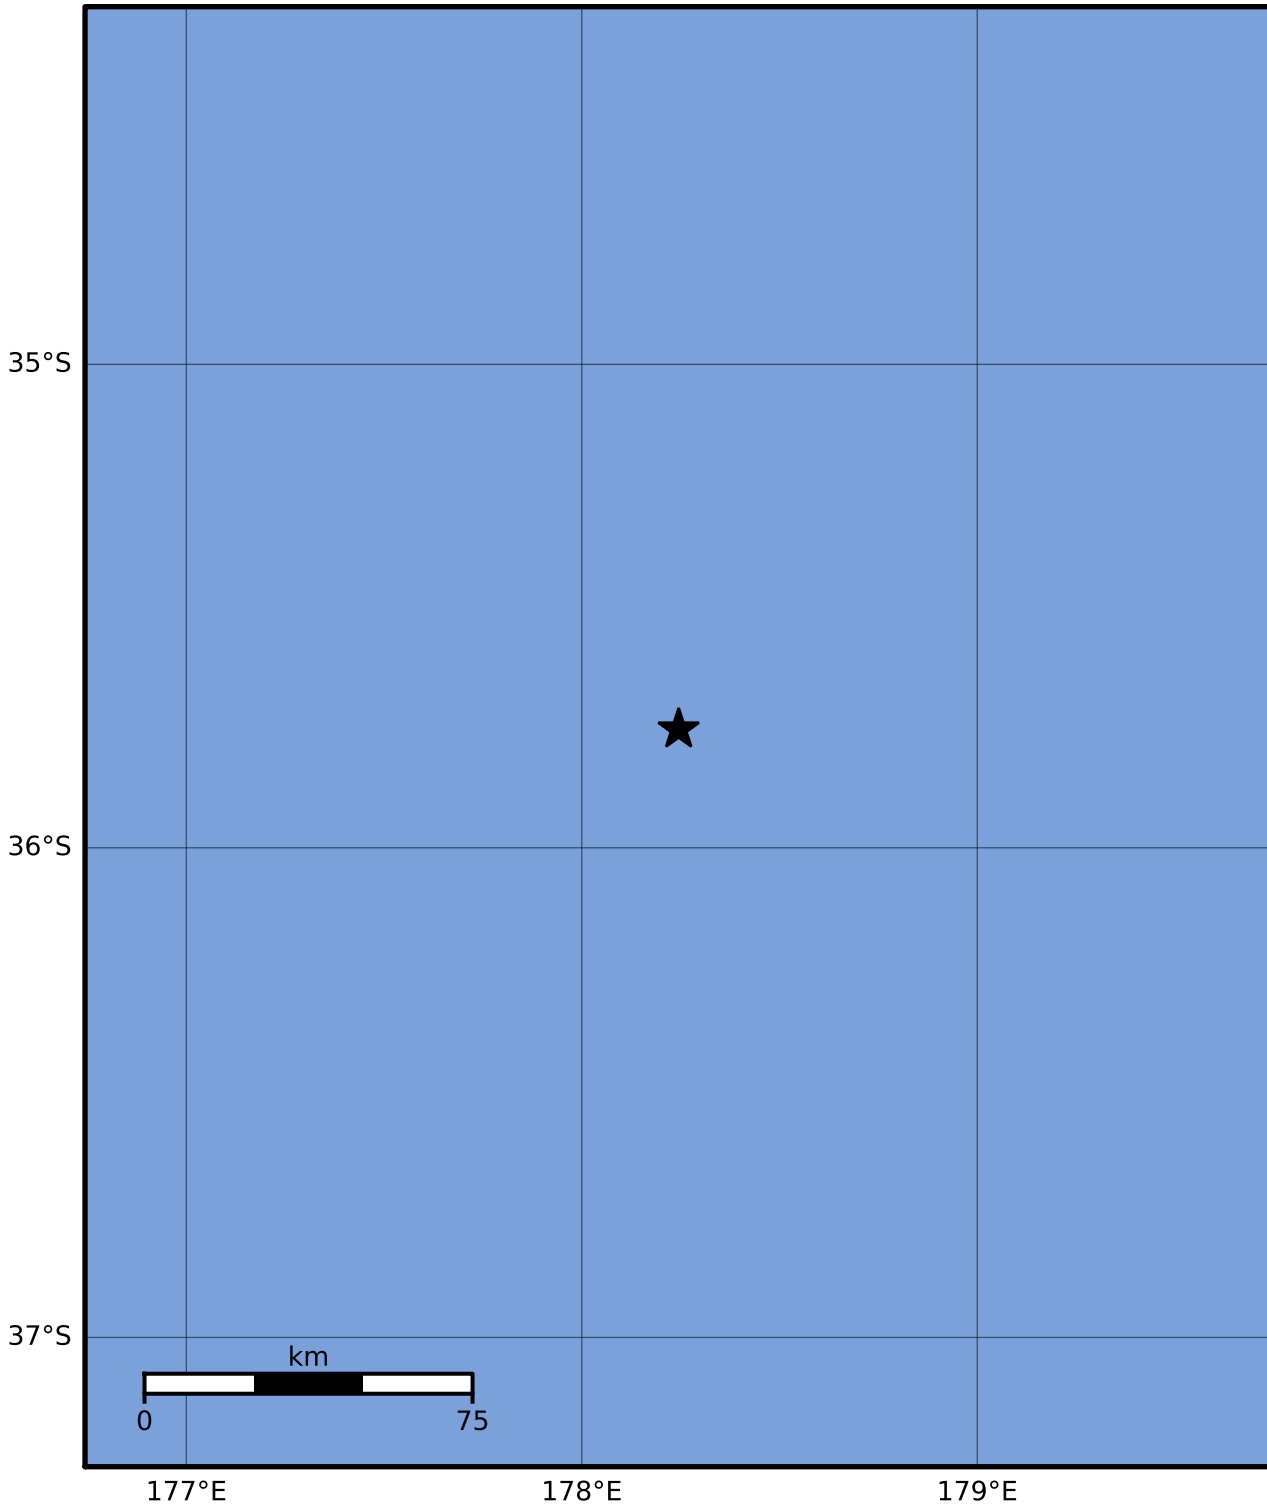

Macroseismic Intensity Map GNS Science

ShakeMap: Raukumara Plain

Aug 28, 2023 23:57:19 UTC M3.4 S35.76 E178.25 Depth: 182.9km ID:2023p648644

SHAKING	Not felt	Weak	Light	Moderate	Strong	Very strong	Severe	Violent	Extreme
DAMAGE	None	None	None	Very light	Light	Moderate	Moderate/heavy	Heavy	Very heavy
PGA(%g)	<0.0464	0.29	1.63	5.16	12.5	22.4	40.2	72.2	>129
PGV(cm/s)	<0.0215	0.125	1.04	4.31	14.5	26.4	48.3	88.4	>162
INTENSITY	I	II-III	IV	V	VI	VII	VIII	IX	X+

Scale based on Moratalla et al.(2021) and Worden et al.(2012) Version 9: Processed 2023-08-29T05:58:09Z

△ Seismic Instrument ○ Reported Intensity

★ Epicenter