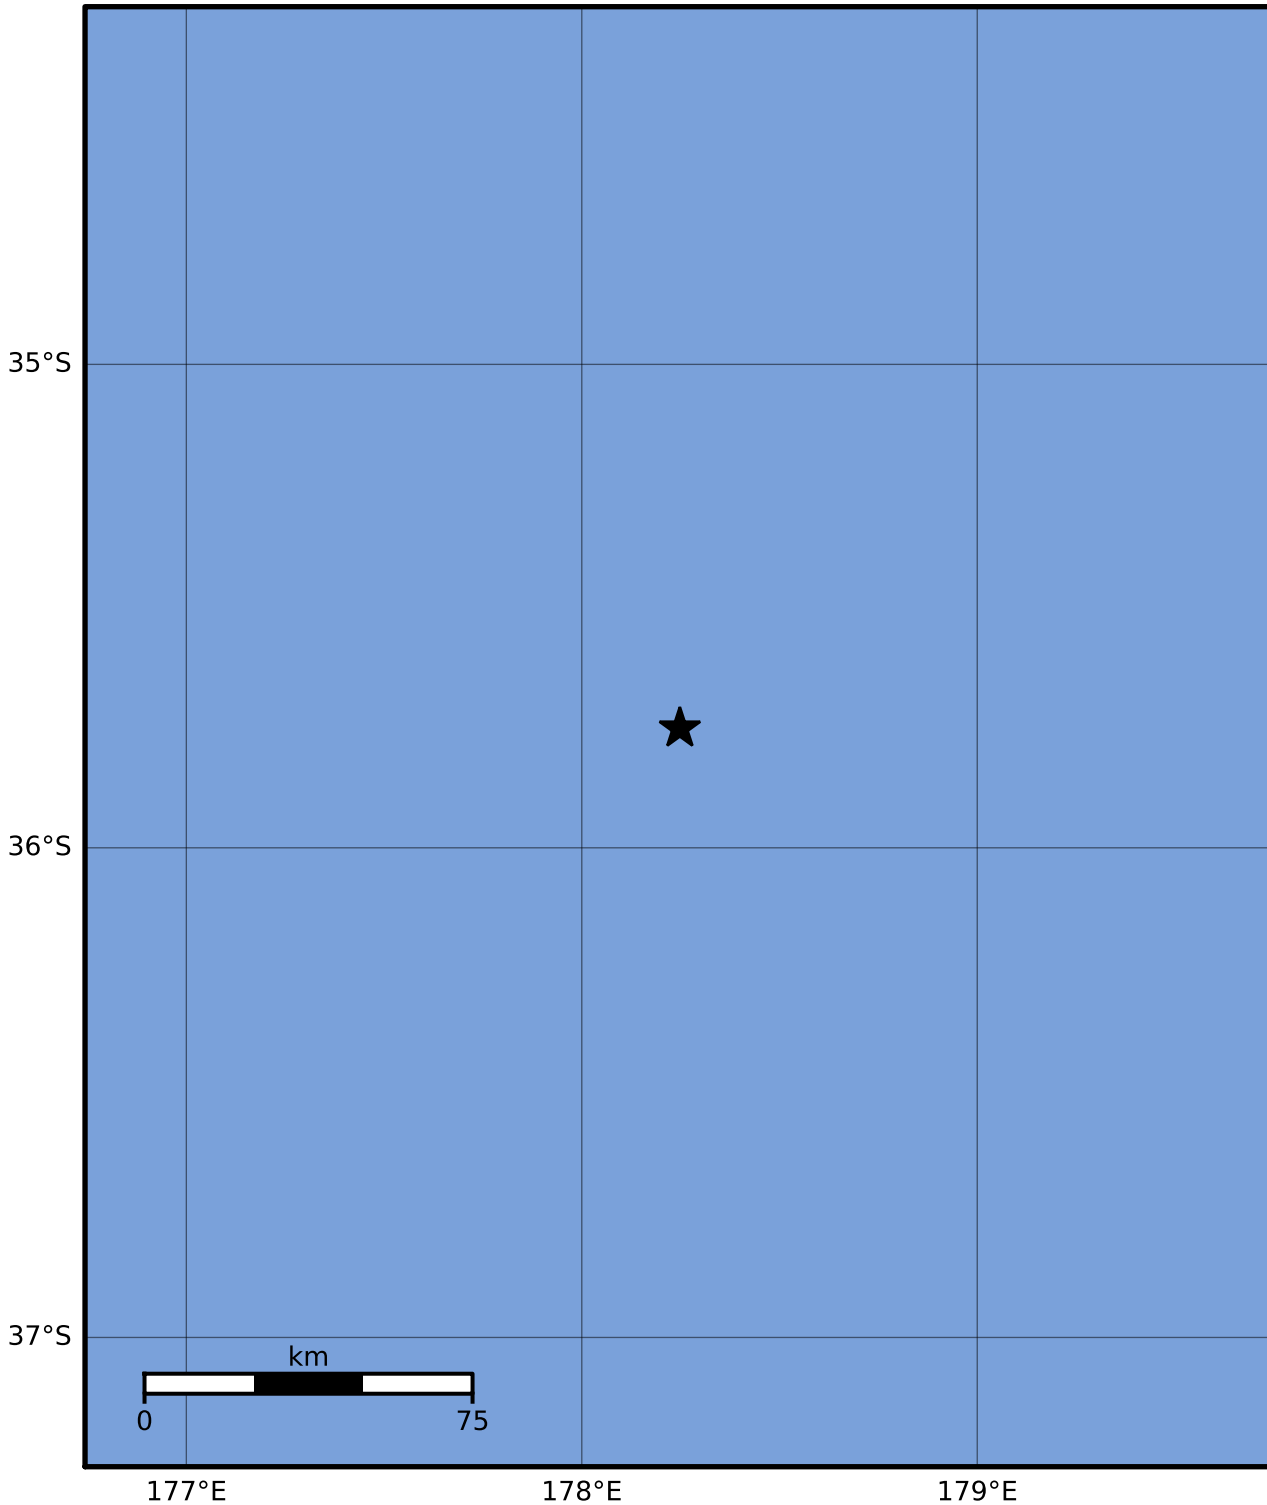

Macroseismic Intensity Map GNS Science

ShakeMap: Raukumara Plain

Aug 28, 2023 23:57:19 UTC M3.5 S35.75 E178.25 Depth: 182.7km ID:2023p648644

SHAKING	Not felt	Weak	Light	Moderate	Strong	Very strong	Severe	Violent	Extreme
DAMAGE	None	None	None	Very light	Light	Moderate	Moderate/heavy	Heavy	Very heavy
PGA(%g)	<0.0464	0.29	1.63	5.16	12.5	22.4	40.2	72.2	>129
PGV(cm/s)	<0.0215	0.125	1.04	4.31	14.5	26.4	48.3	88.4	>162
INTENSITY	I	II-III	IV	V	VI	VII	VIII	IX	X+

Scale based on Moratalla et al.(2021) and Worden et al.(2012) Version 10: Processed 2023-08-29T09:16:00Z

△ Seismic Instrument ○ Reported Intensity

★ Epicenter