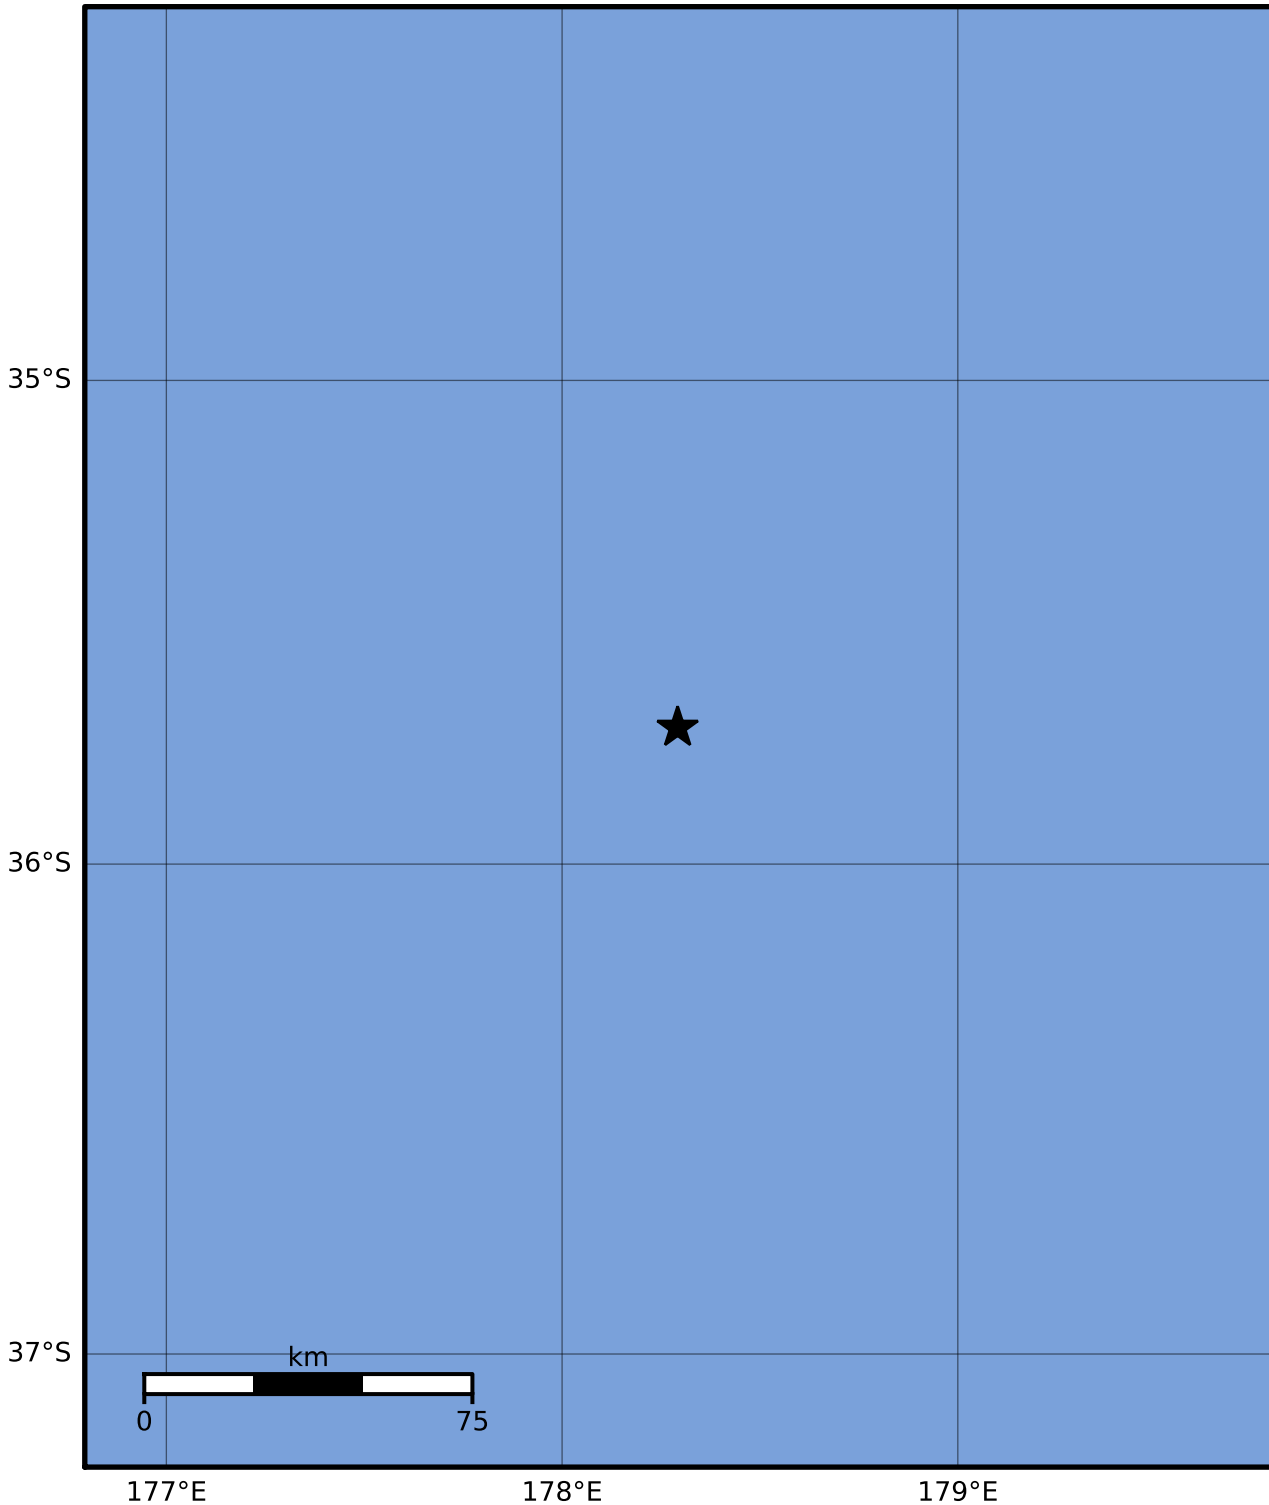

Macroseismic Intensity Map GNS Science

ShakeMap: Raukumara Plain

Aug 28, 2023 23:57:19 UTC M3.4 S35.72 E178.29 Depth: 172.5km ID:2023p648644

SHAKING	Not felt	Weak	Light	Moderate	Strong	Very strong	Severe	Violent	Extreme
DAMAGE	None	None	None	Very light	Light	Moderate	Moderate/heavy	Heavy	Very heavy
PGA(%g)	<0.0464	0.29	1.63	5.16	12.5	22.4	40.2	72.2	>129
PGV(cm/s)	<0.0215	0.125	1.04	4.31	14.5	26.4	48.3	88.4	>162
INTENSITY	I	II-III	IV	V	VI	VII	VIII	IX	X+

Scale based on Moratalla et al.(2021) and Worden et al.(2012) Version 13: Processed 2023-09-14T22:34:36Z
 Δ Seismic Instrument ○ Reported Intensity ★ Epicenter