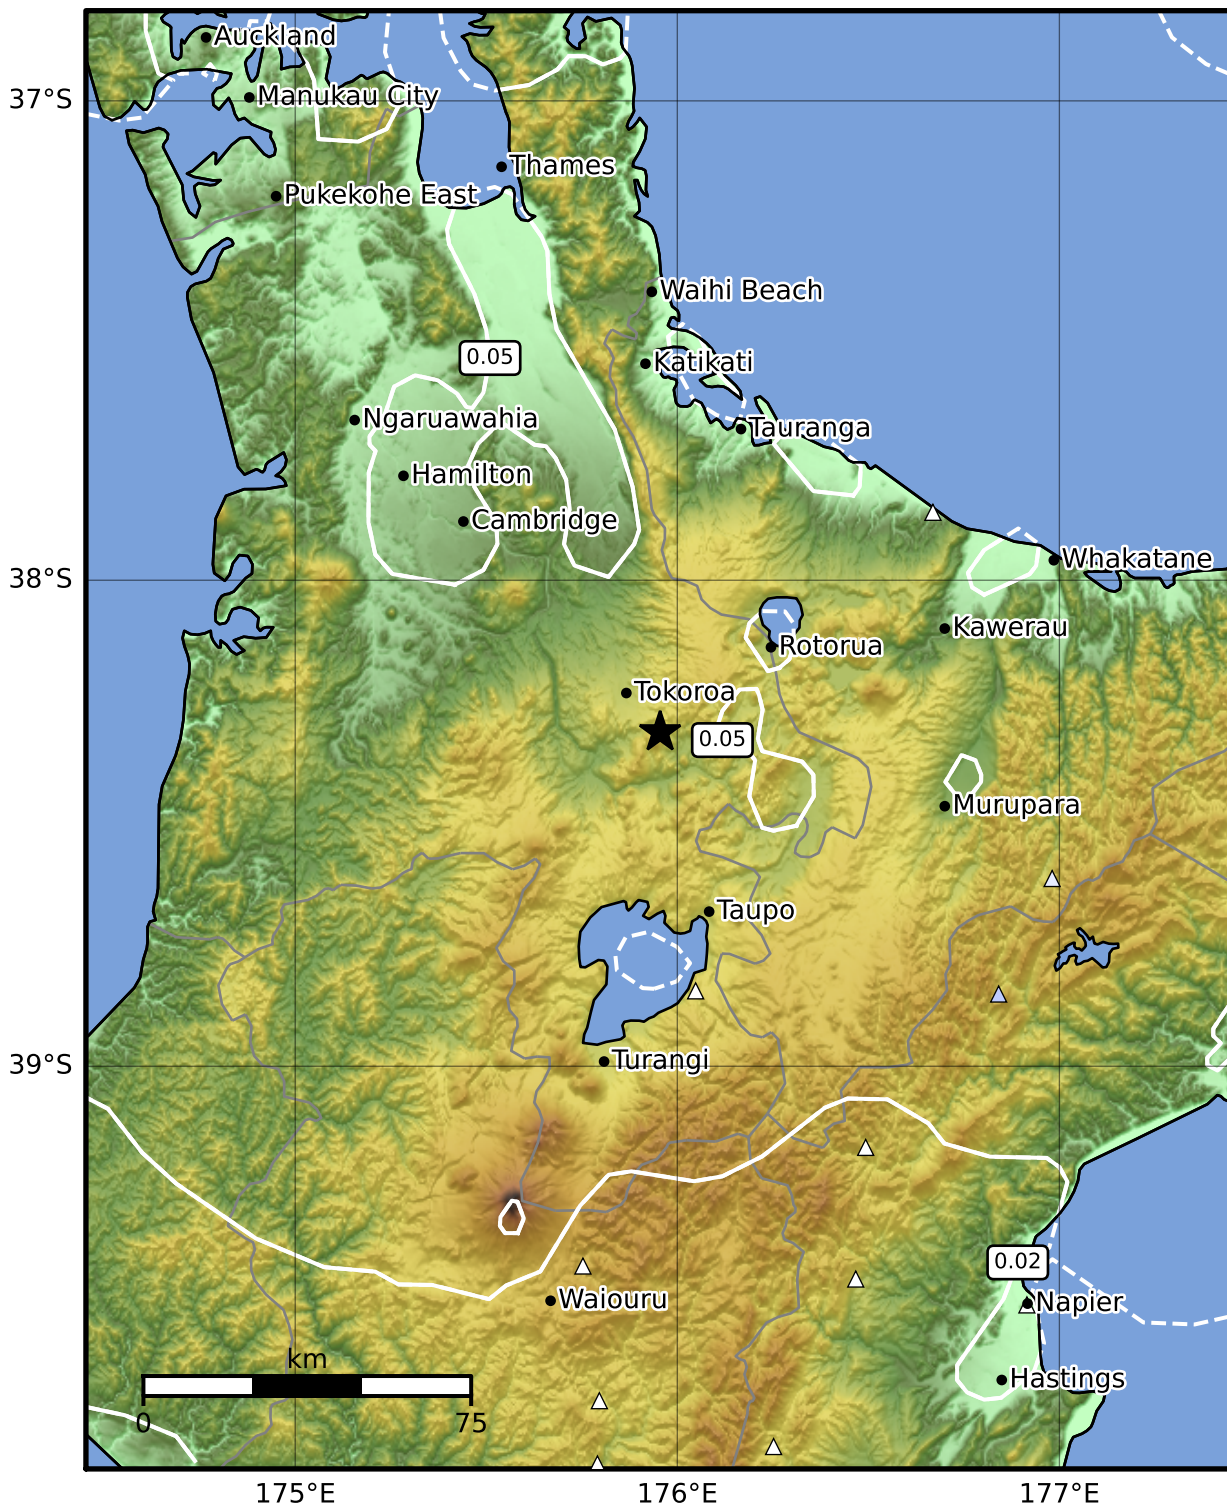

0.3 Second Peak Spectral Acceleration Map GNS Science

ShakeMap: Waikato

Aug 30, 2023 08:11:49 UTC M3.4 S38.31 E175.96 Depth: 156.9km ID:2023p652273

| | | | | | | | | | | | |
|---------------------|------------|------------|------------|----------|----------|----------|-----------|-----------|-----------|------------|------------|
| SA(0.3) (%g) | 0.1 | 0.2 | 0.5 | 1 | 2 | 5 | 10 | 20 | 50 | 100 | 200 |
|---------------------|------------|------------|------------|----------|----------|----------|-----------|-----------|-----------|------------|------------|

Scale based on Moratalla et al.(2021) and Worden et al.(2012) Version 5: Processed 2023-08-30T08:40:37Z

△ Seismic Instrument ○ Reported Intensity

★ Epicenter