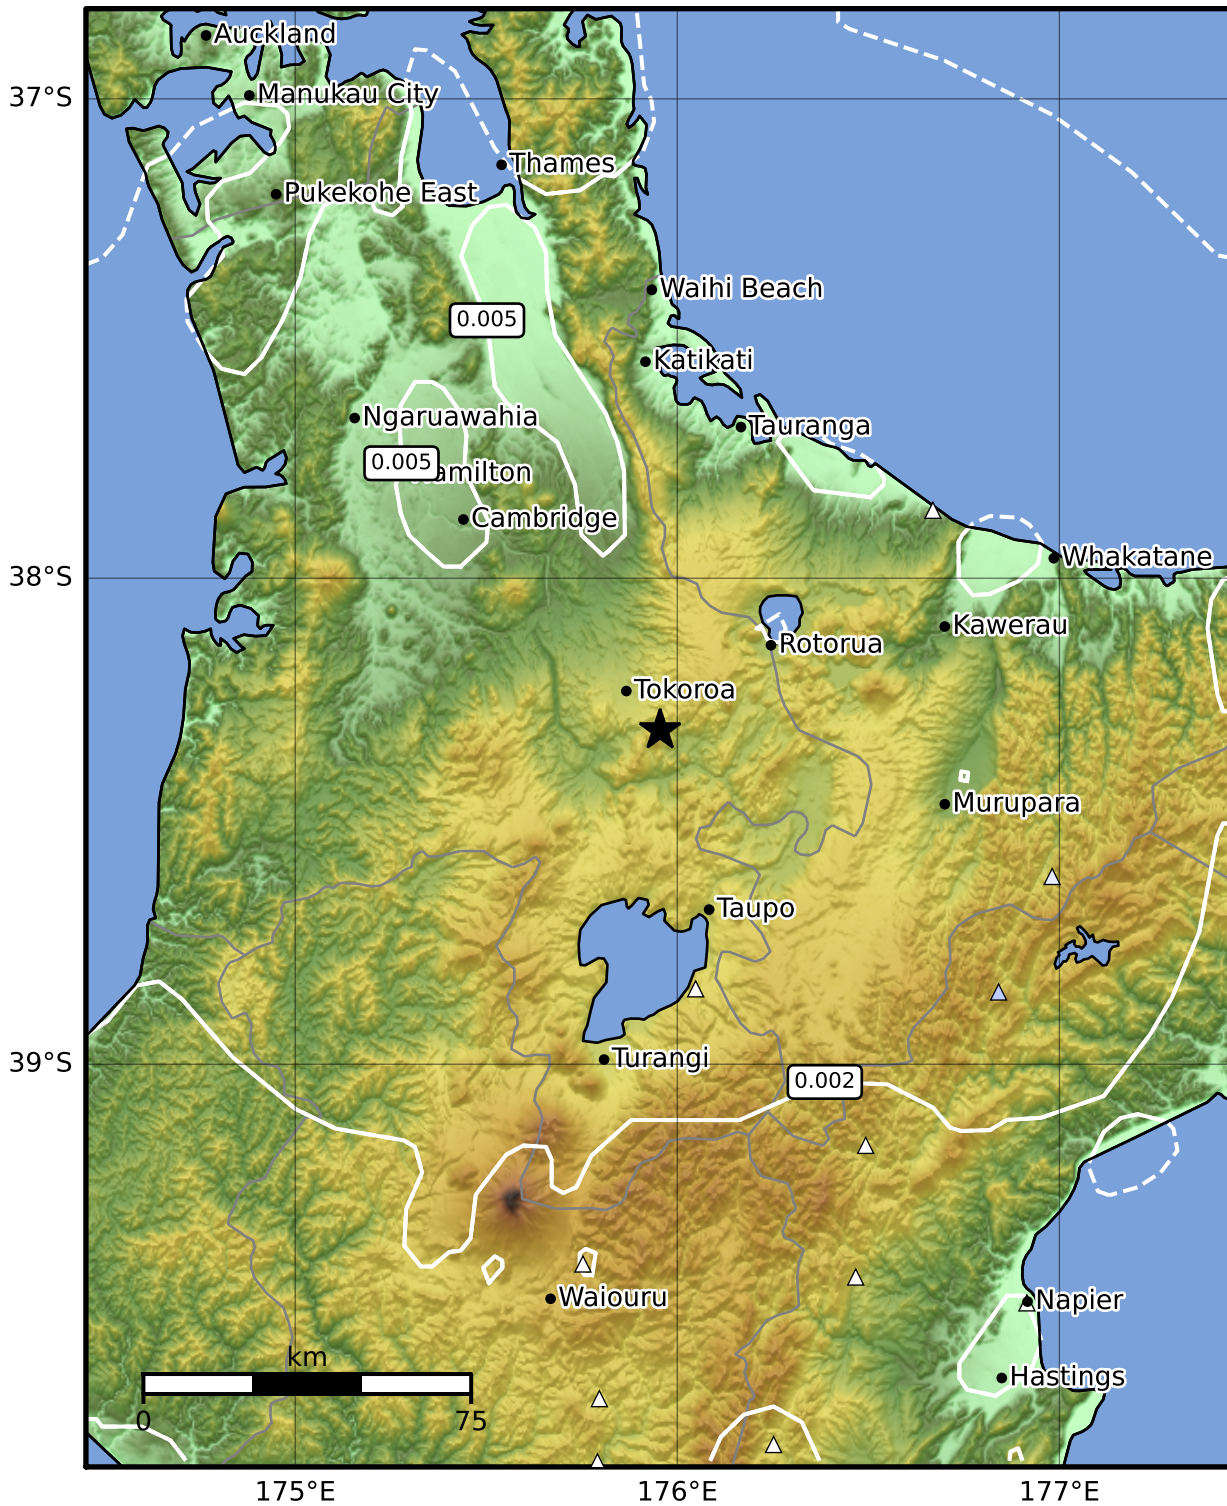

1.0 Second Peak Spectral Acceleration Map GNS Science

ShakeMap: Waikato

Aug 30, 2023 08:11:49 UTC M3.4 S38.31 E175.96 Depth: 156.9km ID:2023p652273

SA(1.0) (%g)	0.1	0.2	0.5	1	2	5	10	20	50	100	200
---------------------	------------	------------	------------	----------	----------	----------	-----------	-----------	-----------	------------	------------

Scale based on Moratalla et al.(2021) and Worden et al.(2012) Version 5: Processed 2023-08-30T08:40:37Z

△ Seismic Instrument ○ Reported Intensity ★ Epicenter