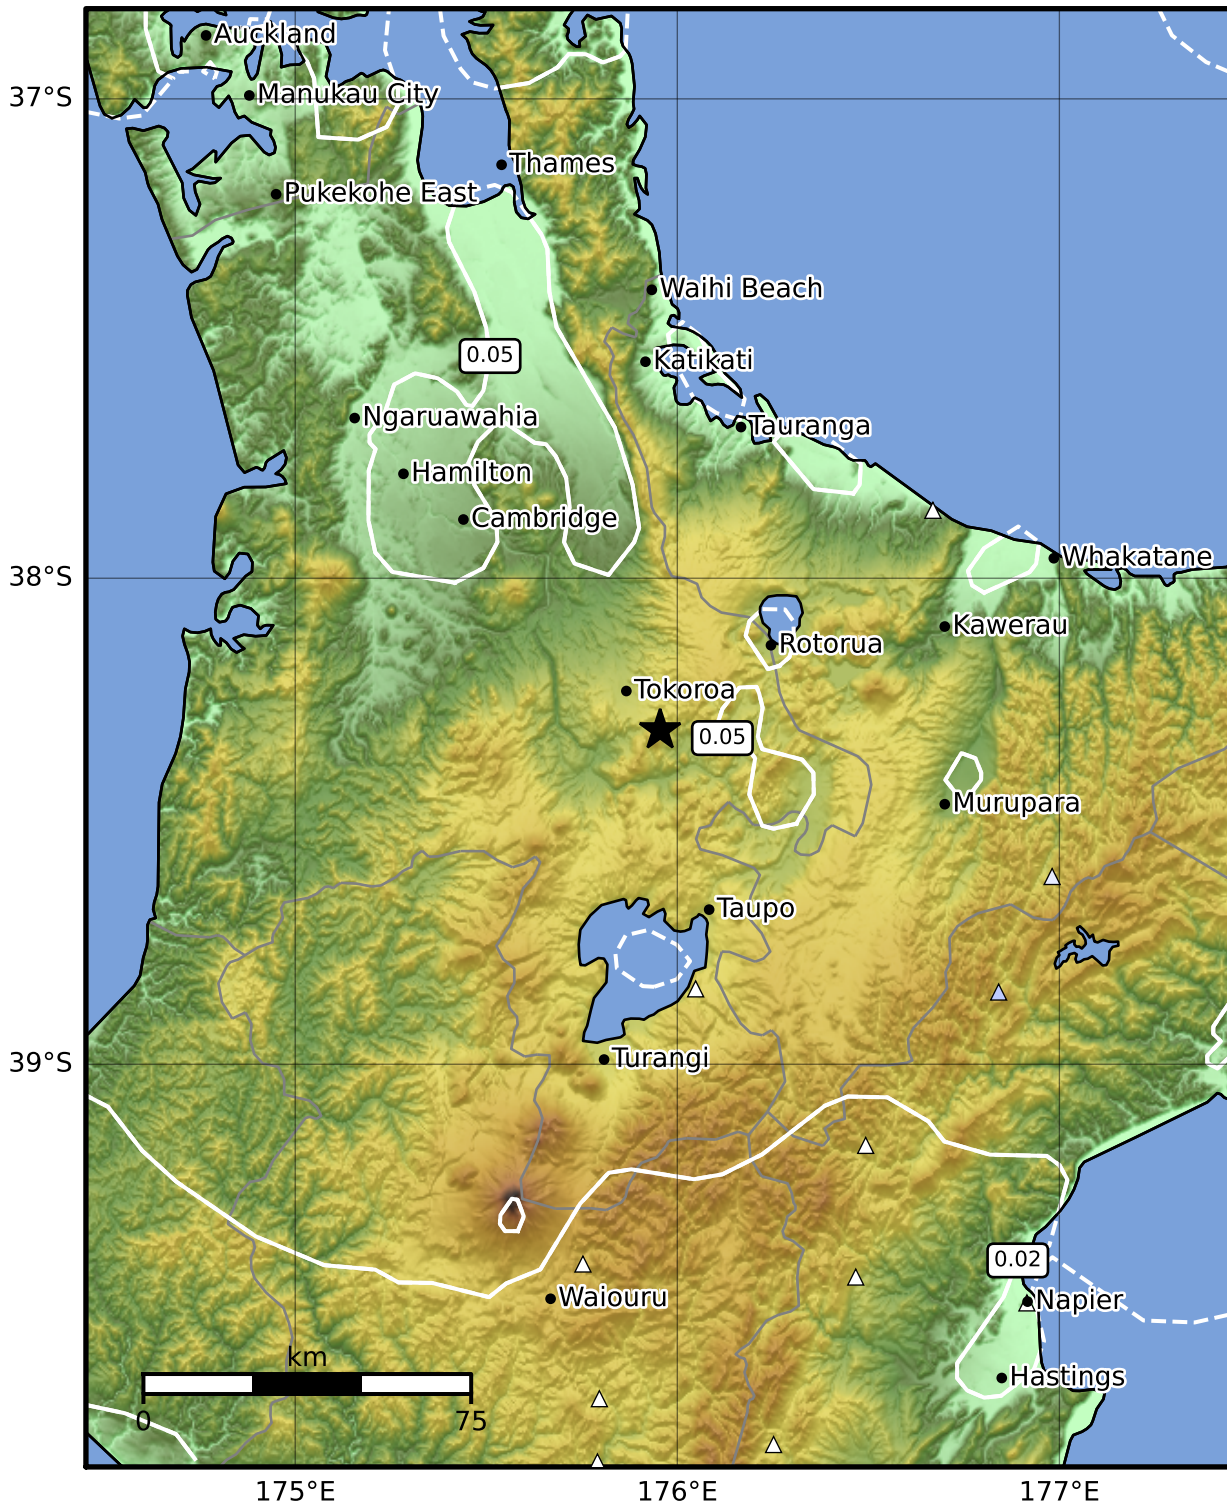

0.3 Second Peak Spectral Acceleration Map GNS Science

ShakeMap: Waikato

Aug 30, 2023 08:11:49 UTC M3.4 S38.31 E175.96 Depth: 156.9km ID:2023p652273

SA(0.3) (%g)	0.1	0.2	0.5	1	2	5	10	20	50	100	200
---------------------	------------	------------	------------	----------	----------	----------	-----------	-----------	-----------	------------	------------

Scale based on Moratalla et al.(2021) and Worden et al.(2012) Version 6: Processed 2023-08-30T08:47:14Z

△ Seismic Instrument ○ Reported Intensity

★ Epicenter