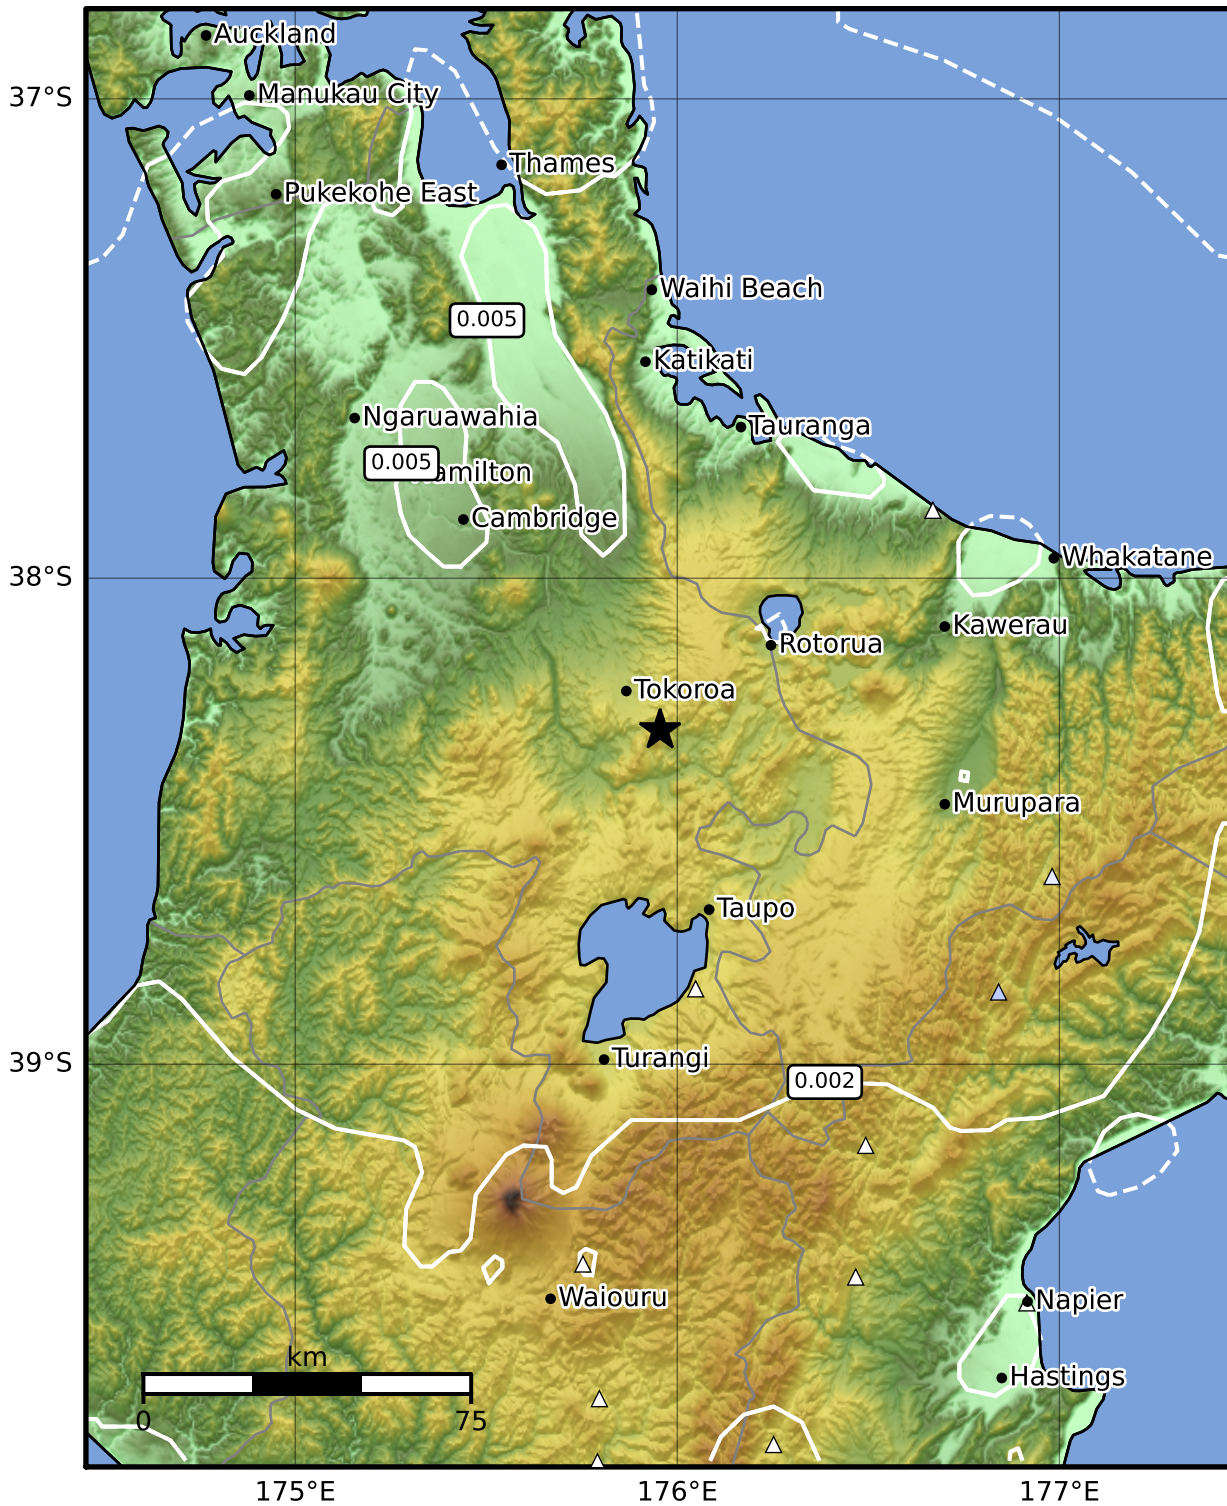

1.0 Second Peak Spectral Acceleration Map GNS Science

ShakeMap: Waikato

Aug 30, 2023 08:11:49 UTC M3.4 S38.31 E175.96 Depth: 156.9km ID:2023p652273

SA(1.0) (%g)	0.1	0.2	0.5	1	2	5	10	20	50	100	200
---------------------	------------	------------	------------	----------	----------	----------	-----------	-----------	-----------	------------	------------

Scale based on Moratalla et al.(2021) and Worden et al.(2012) Version 6: Processed 2023-08-30T08:47:14Z

△ Seismic Instrument ○ Reported Intensity

★ Epicenter