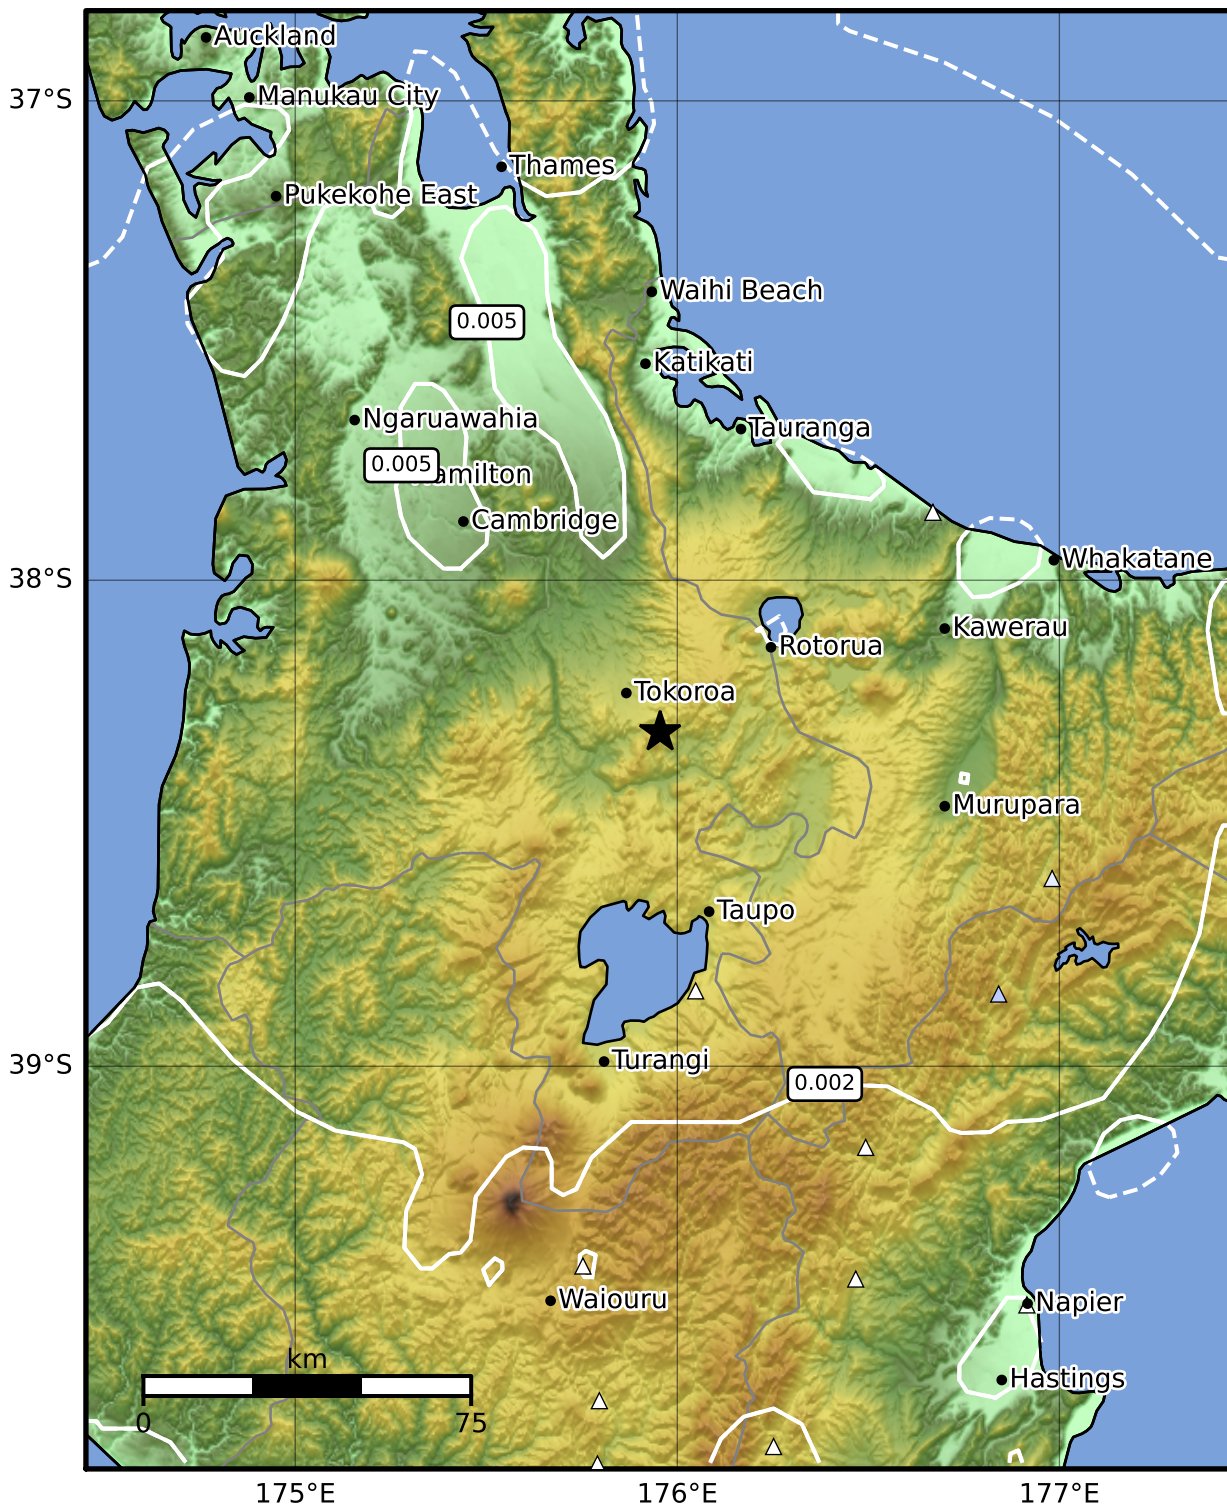

1.0 Second Peak Spectral Acceleration Map GNS Science

ShakeMap: Waikato

Aug 30, 2023 08:11:49 UTC M3.4 S38.31 E175.96 Depth: 156.9km ID:2023p652273

SA(1.0) (%g)	0.1	0.2	0.5	1	2	5	10	20	50	100	200
---------------------	------------	------------	------------	----------	----------	----------	-----------	-----------	-----------	------------	------------

Scale based on Moratalla et al.(2021) and Worden et al.(2012) Version 7: Processed 2023-08-30T08:53:40Z

△ Seismic Instrument ○ Reported Intensity ★ Epicenter