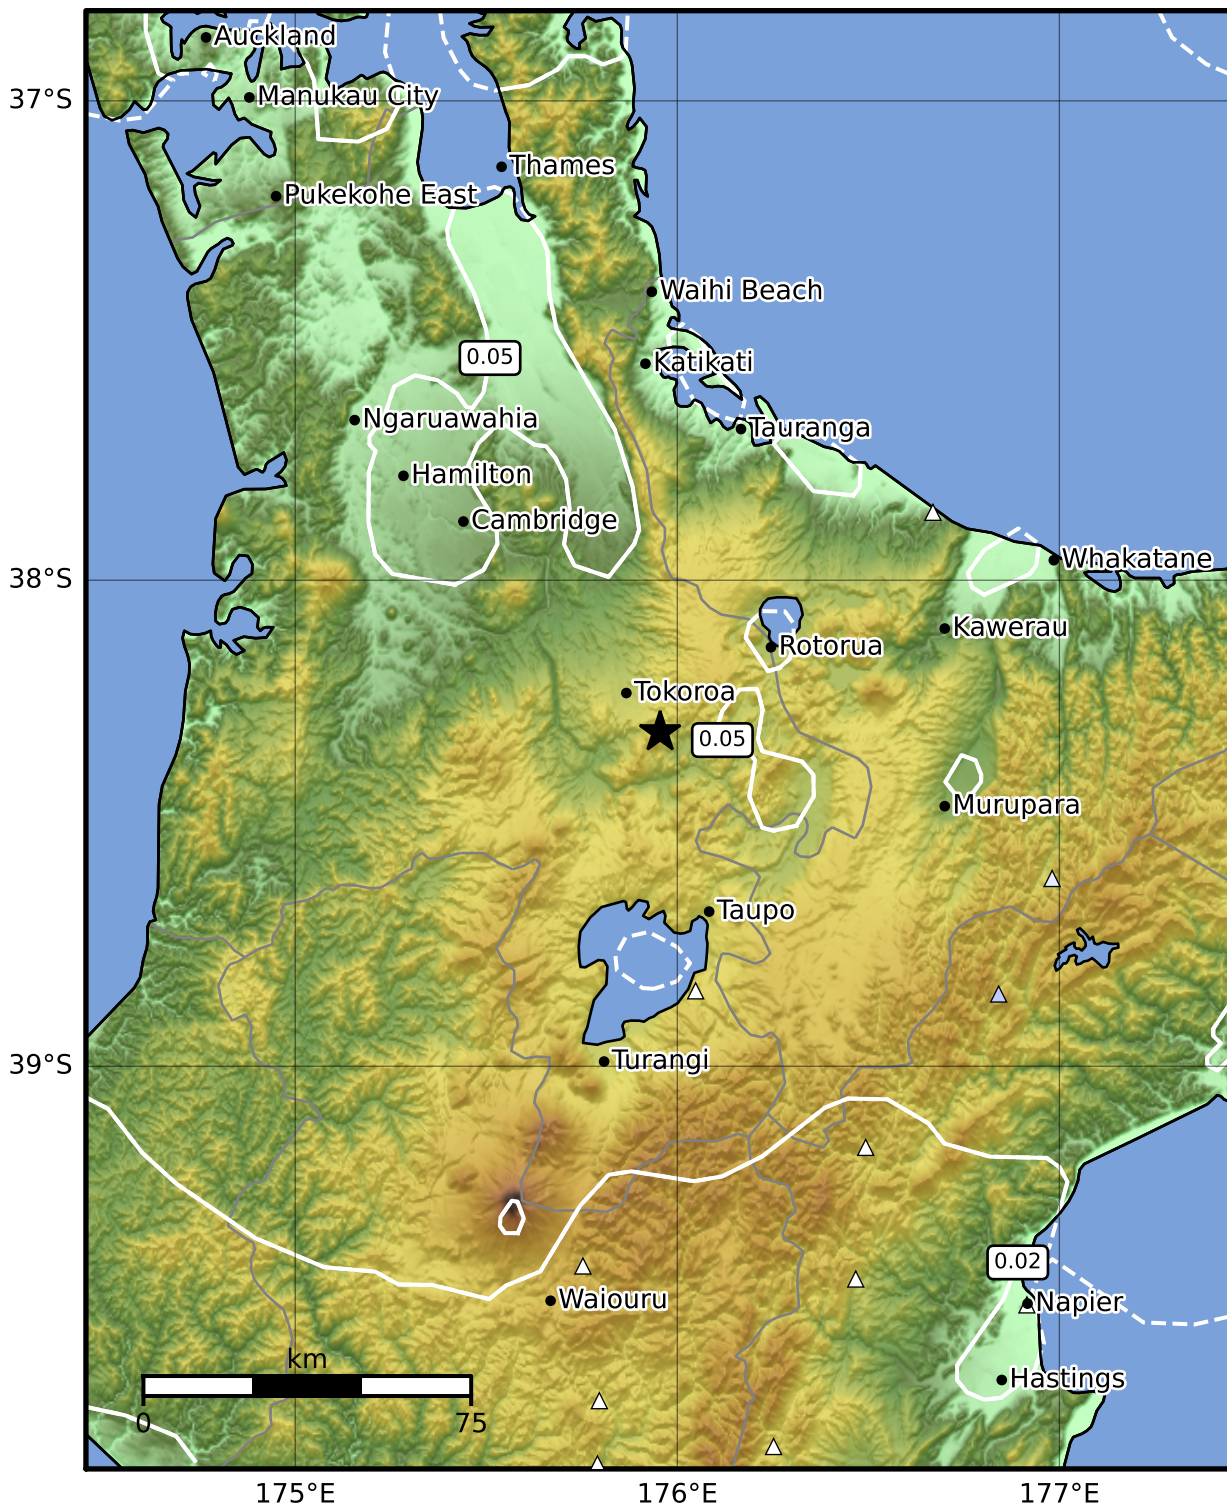

0.3 Second Peak Spectral Acceleration Map GNS Science

ShakeMap: Waikato

Aug 30, 2023 08:11:49 UTC M3.4 S38.31 E175.96 Depth: 156.9km ID:2023p652273

| | | | | | | | | | | | |
|---------------------|------------|------------|------------|----------|----------|----------|-----------|-----------|-----------|------------|------------|
| SA(0.3) (%g) | 0.1 | 0.2 | 0.5 | 1 | 2 | 5 | 10 | 20 | 50 | 100 | 200 |
|---------------------|------------|------------|------------|----------|----------|----------|-----------|-----------|-----------|------------|------------|

Scale based on Moratalla et al.(2021) and Worden et al.(2012) Version 9: Processed 2023-08-30T10:12:38Z

△ Seismic Instrument ○ Reported Intensity

★ Epicenter