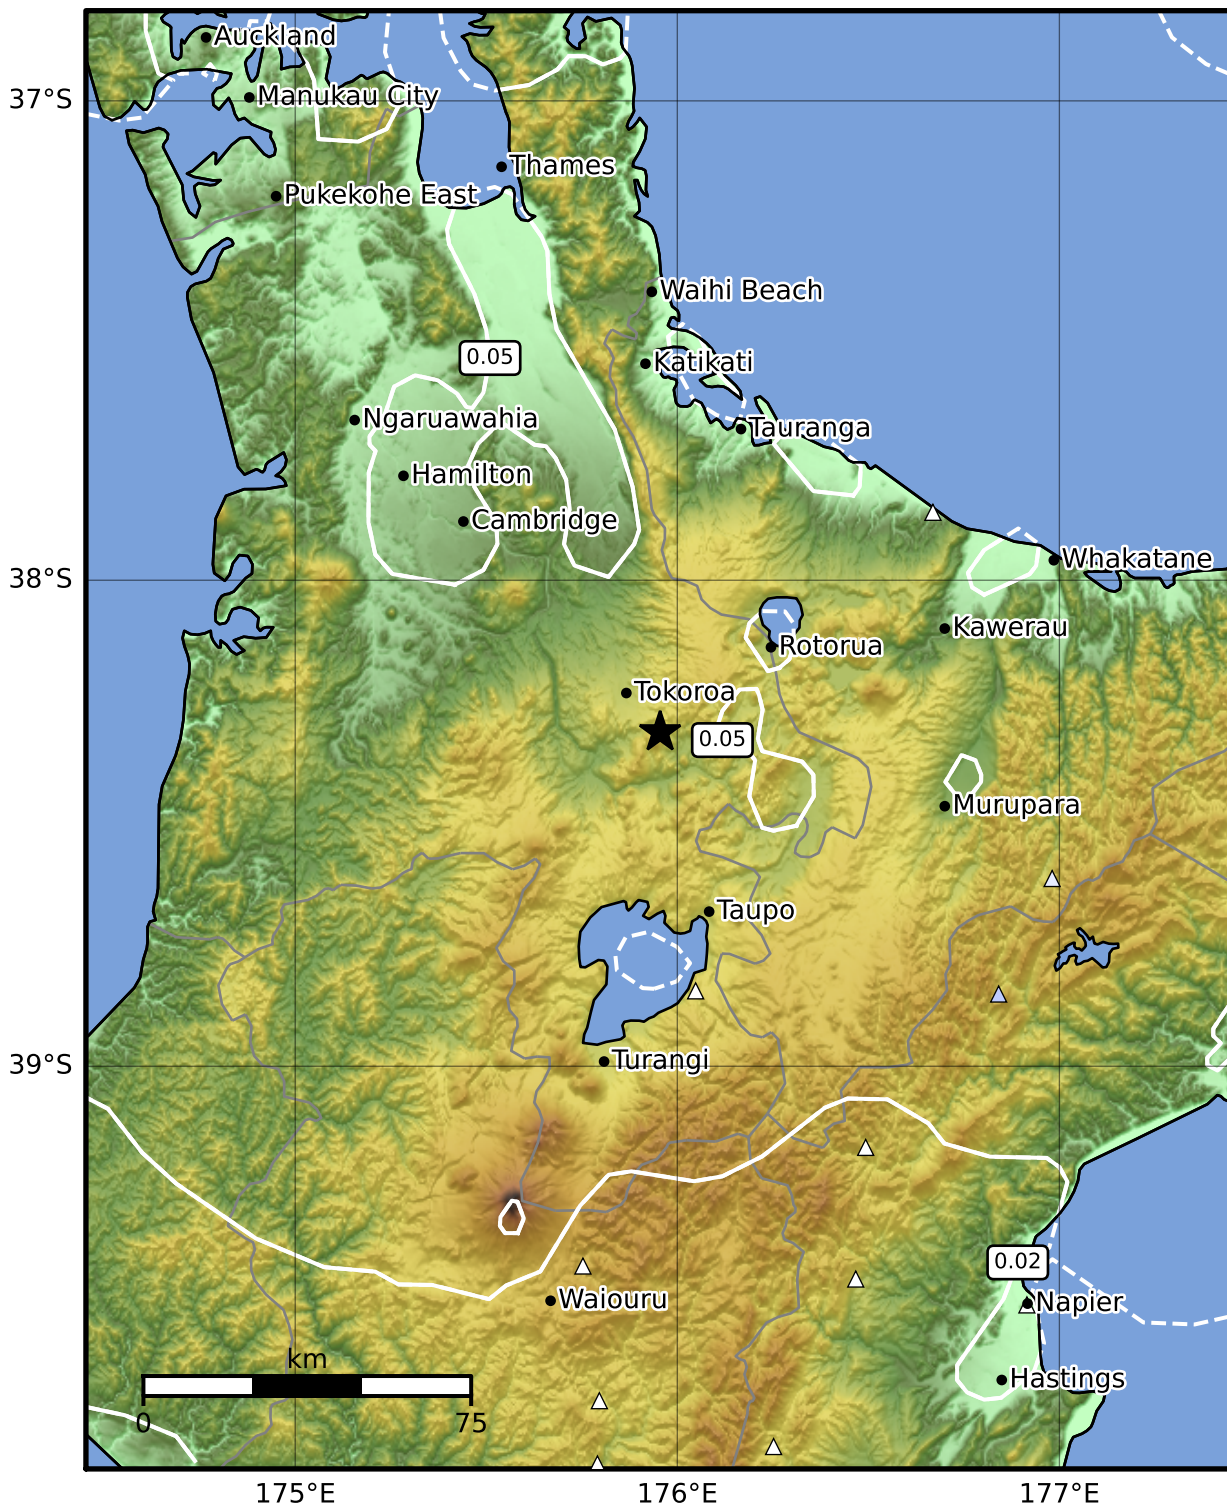

0.3 Second Peak Spectral Acceleration Map GNS Science

ShakeMap: Waikato

Aug 30, 2023 08:11:49 UTC M3.4 S38.31 E175.96 Depth: 156.9km ID:2023p652273

SA(0.3) (%g)	0.1	0.2	0.5	1	2	5	10	20	50	100	200
---------------------	------------	------------	------------	----------	----------	----------	-----------	-----------	-----------	------------	------------

Scale based on Moratalla et al.(2021) and Worden et al.(2012) Version 10: Processed 2023-08-30T11:12:40Z

△ Seismic Instrument ○ Reported Intensity

★ Epicenter