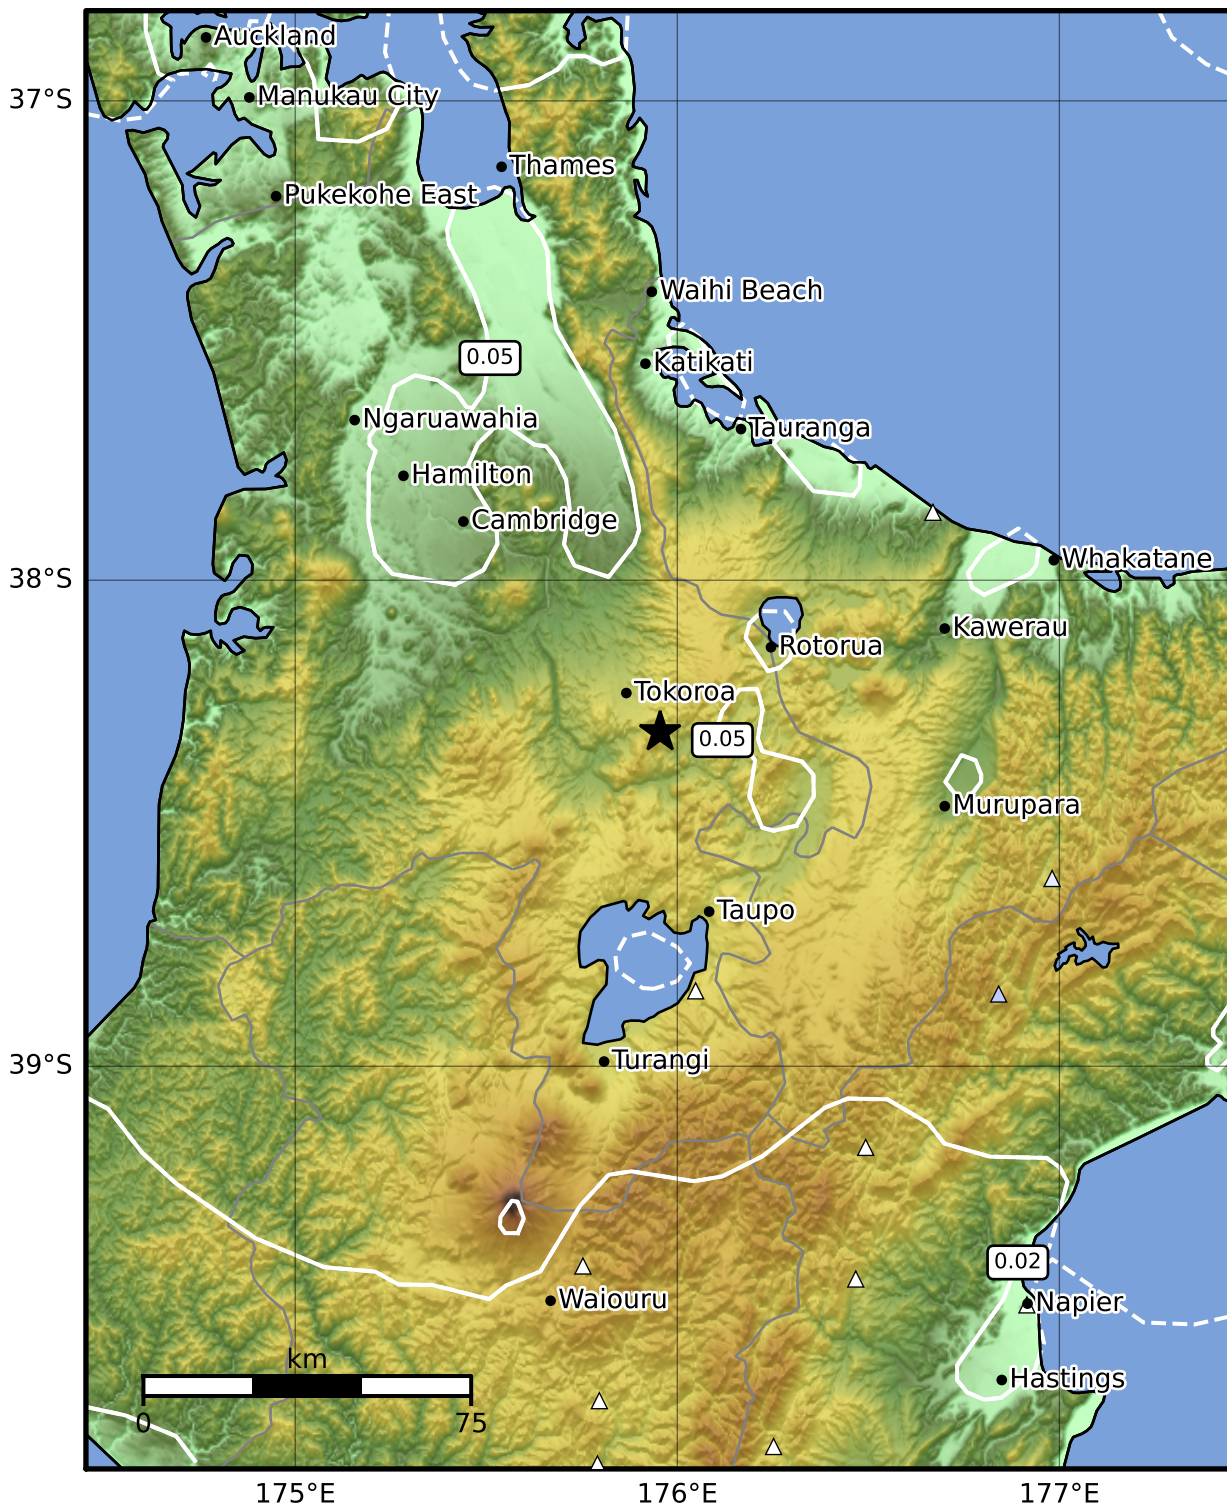

0.3 Second Peak Spectral Acceleration Map GNS Science

ShakeMap: Waikato

Aug 30, 2023 08:11:49 UTC M3.4 S38.31 E175.96 Depth: 156.9km ID:2023p652273

SA(0.3) (%g)	0.1	0.2	0.5	1	2	5	10	20	50	100	200
---------------------	------------	------------	------------	----------	----------	----------	-----------	-----------	-----------	------------	------------

Scale based on Moratalla et al.(2021) and Worden et al.(2012) Version 12: Processed 2023-08-31T08:12:40Z

△ Seismic Instrument ○ Reported Intensity

★ Epicenter