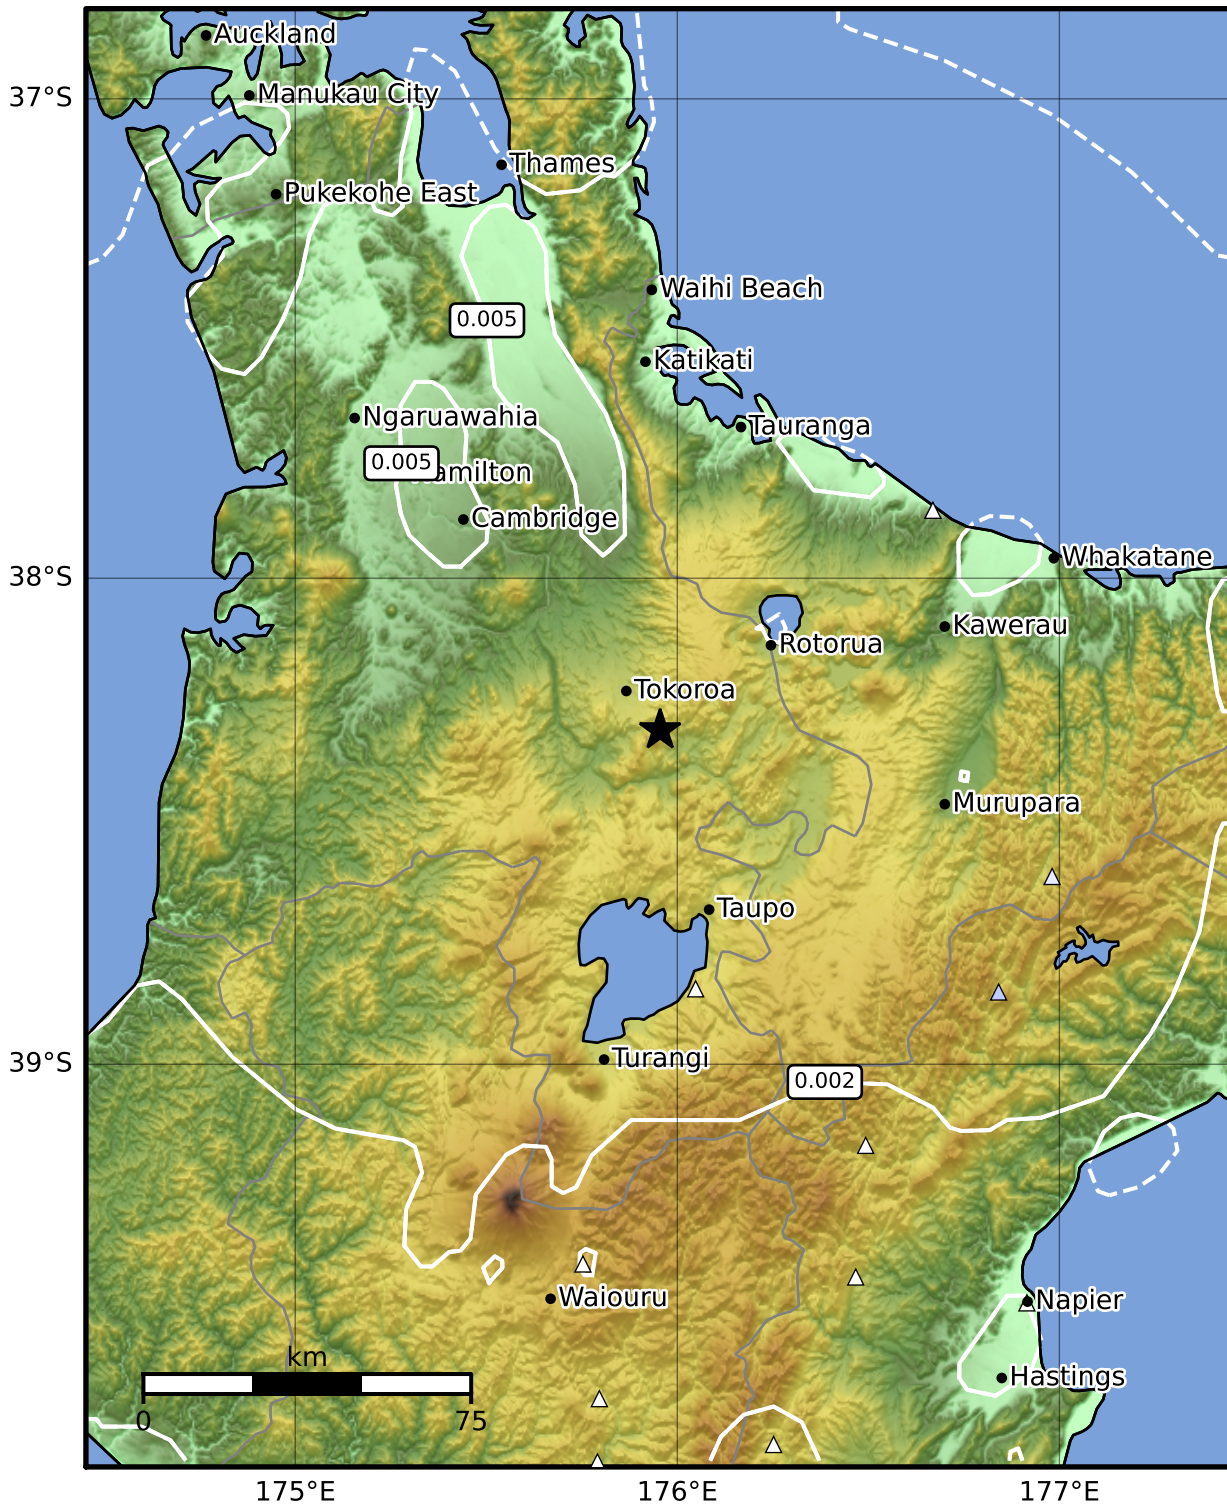

1.0 Second Peak Spectral Acceleration Map GNS Science

ShakeMap: Waikato

Aug 30, 2023 08:11:49 UTC M3.4 S38.31 E175.96 Depth: 156.9km ID:2023p652273

SA(1.0) (%g)	0.1	0.2	0.5	1	2	5	10	20	50	100	200
---------------------	------------	------------	------------	----------	----------	----------	-----------	-----------	-----------	------------	------------

Scale based on Moratalla et al.(2021) and Worden et al.(2012) Version 12: Processed 2023-08-31T08:12:40Z

△ Seismic Instrument ○ Reported Intensity ★ Epicenter